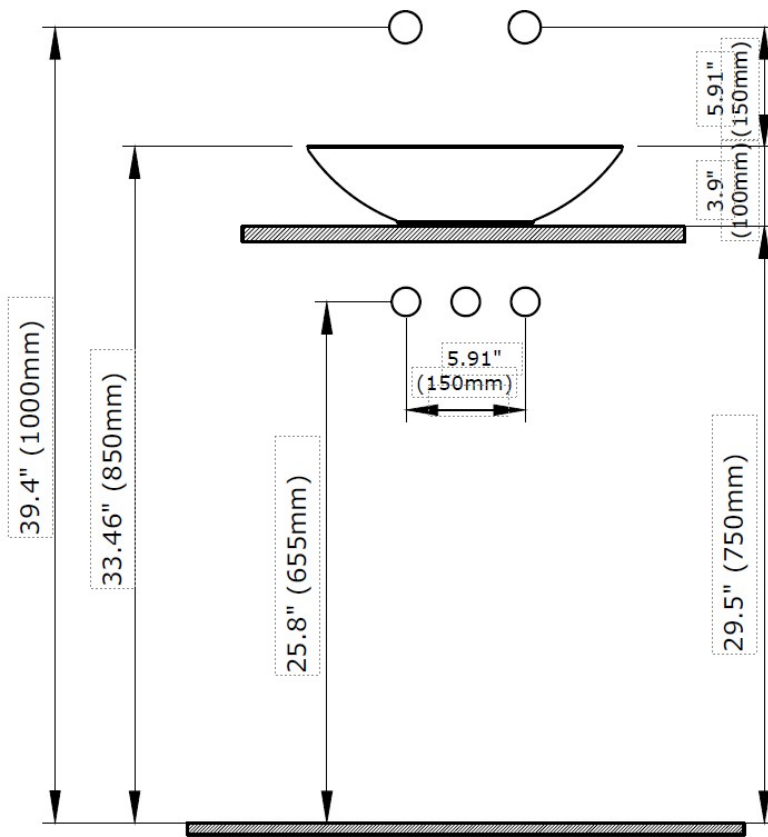

NOTES:

Refer to installation instructions supplied with bathroom sink for installation

CAUTION: Sink is heavy! Installer must provide proper reinforcement for all counters where sink will be installed.

IMPORTANT: Dimensions of fixtures are nominal and may vary within the range of tolerance established by ANSI standards. These measurements are subject to change or cancellation. No responsibility is assumed for use of superseded or voided pages.