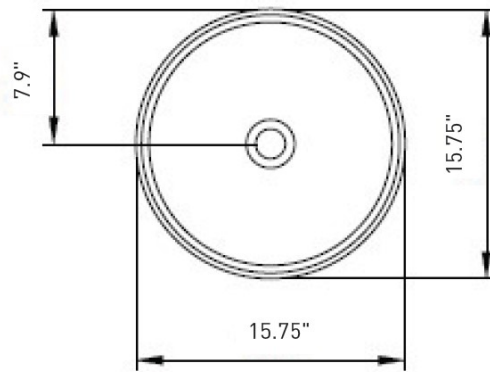

NOTES:

Refer to installation instructions supplied with bathroom sink for installation

CAUTION: Sink is heavy! Installer must provide proper reinforcement for all counters where sink will be installed.

IMPORTANT: Dimensions of fixtures are nominal and may vary within the range of tolerance established by ANSI standards. These measurements are subject to change or cancellation. No responsibility is assumed for use of superseded or voided pages.