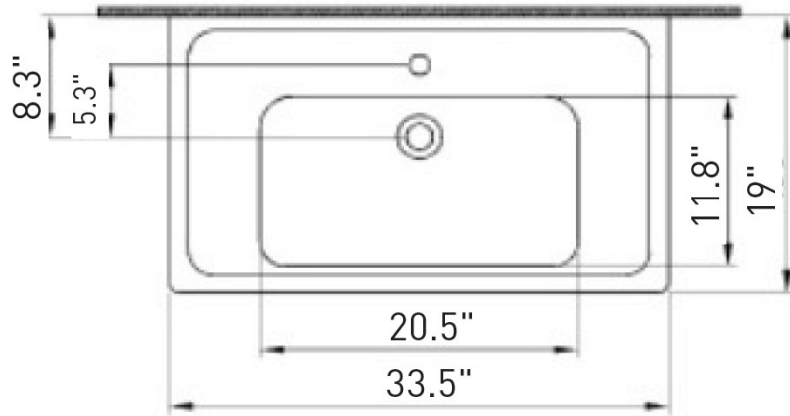

Standard Color

White (001)

Special Color

Biscuit (014)

Premium Colors

Matte White (002)

DIMENSIONS

NOMINAL DIMENSIONS

33.5" x 19" x 30" with pedestal leg

COMPONENTS INCLUDED THE BOX

Wall-mounting hardware (requires proper reinforcement in wall)

COMPLIANCE CERTIFICATIONS

Meet or Exceeds ASME A112.19.2 / CSA B45.1

NOTES:

Refer to installation instructions supplied with bathroom sink for wall mount, countertop or console leg installations.

IMPORTANT: Dimensions of fixtures are nominal and may vary within the range of tolerance established by ANSI standards. These measurements are subject to change or cancellation. No responsibility is assumed for use of superseded or voided pages.