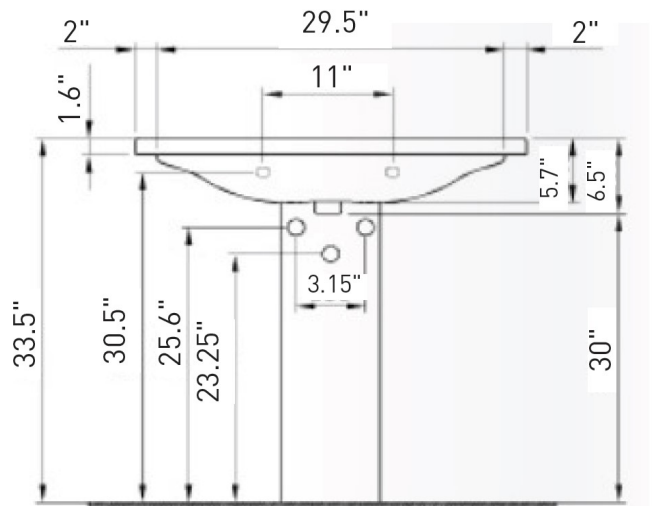

Standard Color

White (001)

Special Color

Biscuit (014)

Premium Colors

Matte White (002)

DIMENSIONS

NOMINAL DIMENSIONS

33.5" x 19" x 30" with pedestal leg

COMPONENTS INCLUDED THE BOX

Wall-mounting hardware (requires proper reinforcement in wall)

COMPLIANCE CERTIFICATIONS

Meet or Exceeds ASME A112.19.2 / CSA B45.1

NOTES:

Refer to installation instructions supplied with bathroom sink for wall mount, countertop or console leg installations.

IMPORTANT: Dimensions of fixtures are nominal and may vary within the range of tolerance established by ANSI standards. These measurements are subject to change or cancellation. No responsibility is assumed for use of superseded or voided pages.