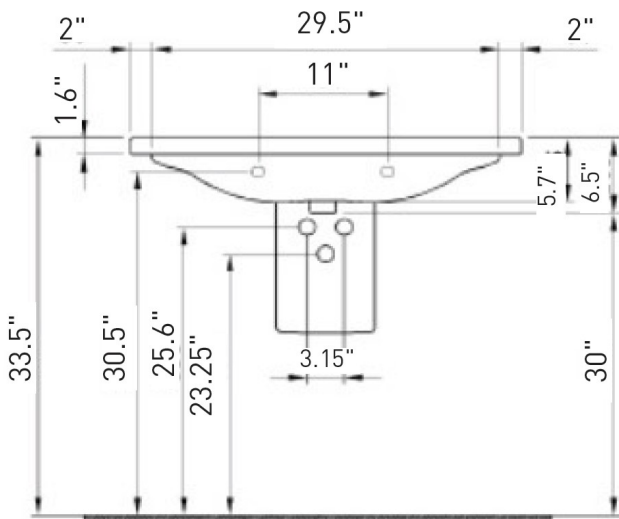

- Fine fireclay construction
- Single hole option= 1008-xxx-0126
- 3-hole option= 1008-xxx-0127
- May be wall-mounted, or paired with the 1002-xxx-0320 pedestal base or 1003-xxx-0338 trap cover (bases sold separately)
- With overflow

Standard Color

White (001)

Special Color

Biscuit (014)

Premium Colors

Matte White (002)

DIMENSIONS

NOMINAL DIMENSIONS

33.5" x 19" x 30" with pedestal leg

COMPONENTS INCLUDED THE BOX

Wall-mounting hardware (requires proper reinforcement in wall)

COMPLIANCE CERTIFICATIONS

Meet or Exceeds ASME A112.19.2 / CSA B45.1

NOTES:

Refer to installation instructions supplied with bathroom sink for wall mount, countertop or console leg installations.

IMPORTANT: Dimensions of fixtures are nominal and may vary within the range of tolerance established by ANSI standards. These measurements are subject to change or cancellation. No responsibility is assumed for use of superseded or voided pages.