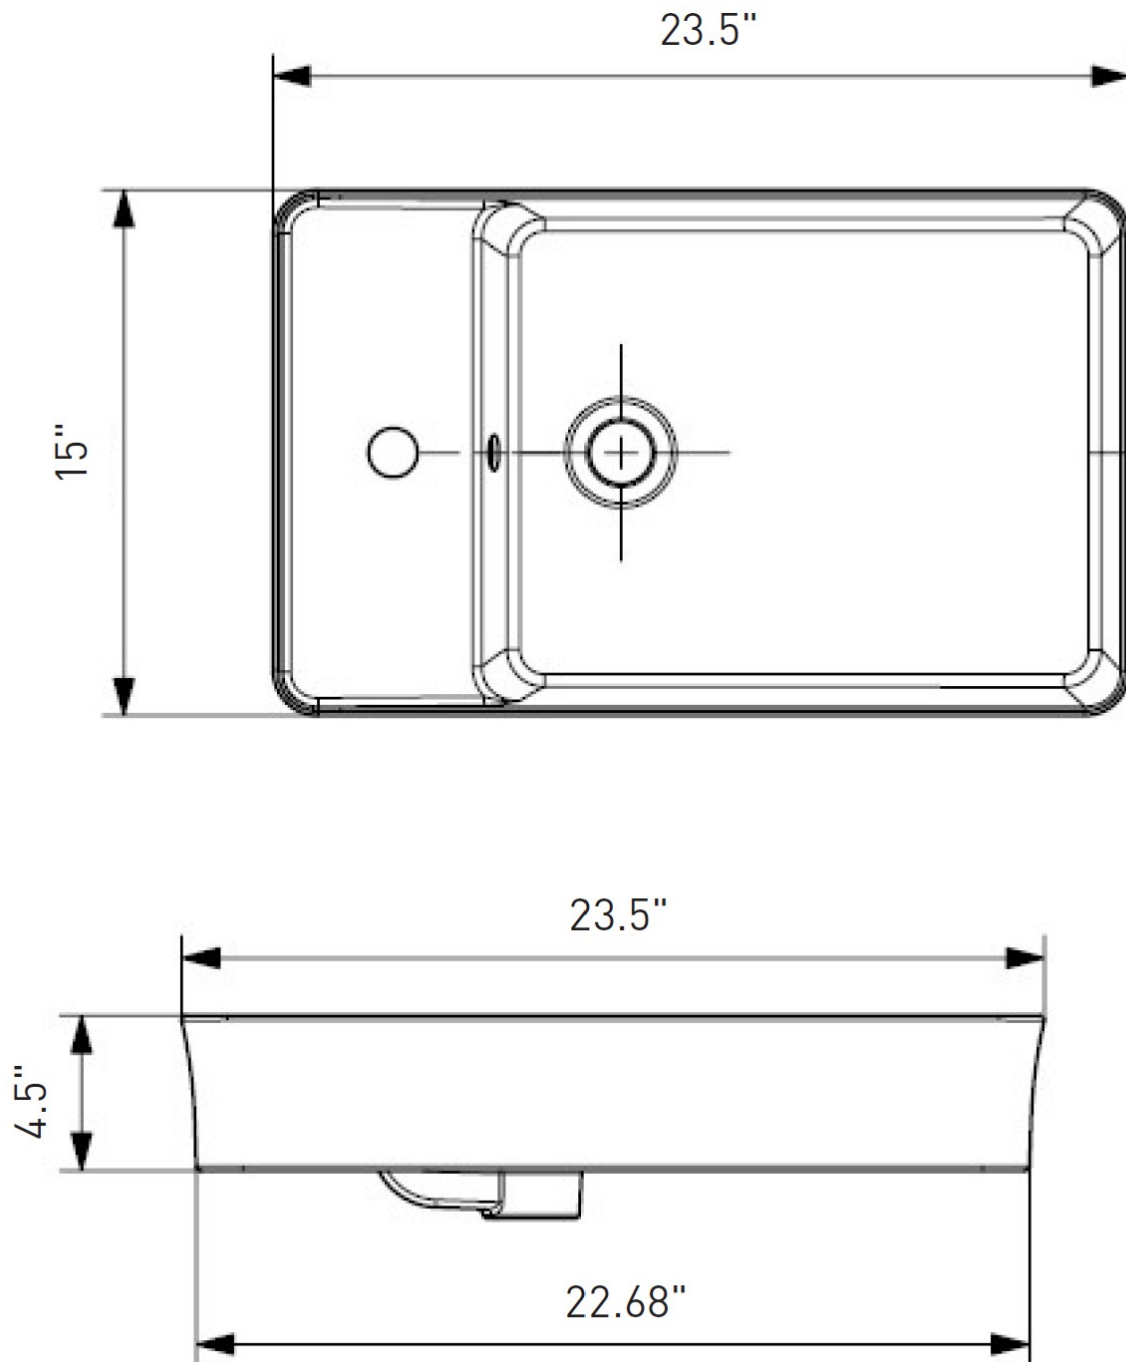

NOTES:

Refer to installation instructions supplied with bathroom sink for installation.

CAUTION: Sink is heavy! Installer must provide proper reinforcement for all counters where sink will be installed.

IMPORTANT: Dimensions of fixtures are nominal and may vary within the range of tolerance established by ANSI standards. These measurements are subject to change or cancellation. No responsibility is assumed for use of superseded or voided pages.