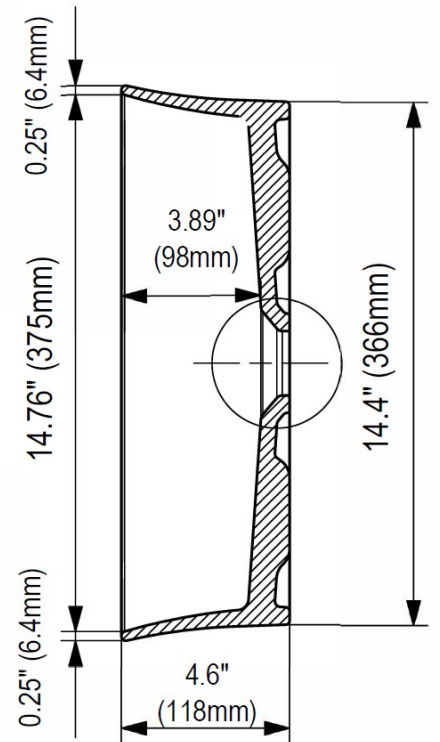

NOTES:

Refer to installation instructions supplied with bathroom sink for installation.

CAUTION: Sink is heavy! Installer must provide proper reinforcement for all counters where sink will be installed.

IMPORTANT: Dimensions of fixtures are nominal and may vary within the range of tolerance established by ANSI standards. These measurements are subject to change or cancellation. No responsibility is assumed for use of superseded or voided pages.