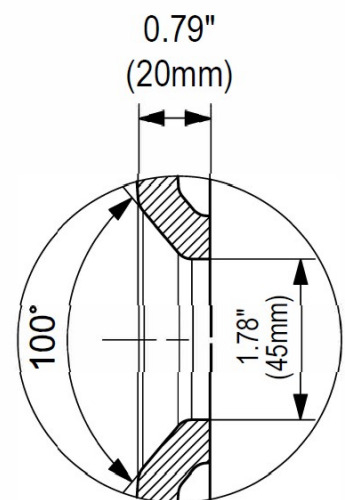

NOTES:

Refer to installation instructions supplied with bathroom sink for installation.

CAUTION: Sink is heavy! Installer must provide proper reinforcement for all counters where sink will be installed.

IMPORTANT: Dimensions of fixtures are nominal and may vary within the range of tolerance established by ANSI standards. These measurements are subject to change or cancellation. No responsibility is assumed for use of superseded or voided pages.