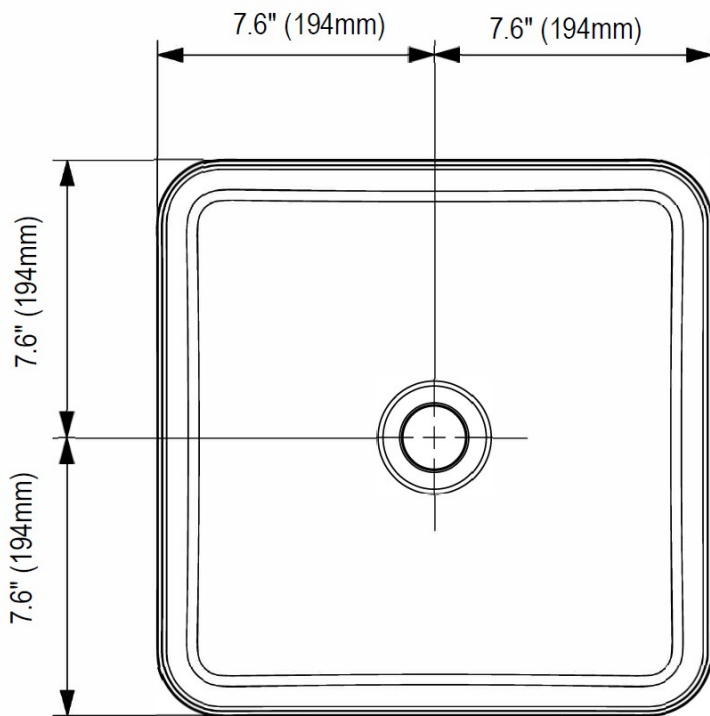

NOTES:

Refer to installation instructions supplied with bathroom sink for installation.

CAUTION: Sink is heavy! Installer must provide proper reinforcement for all counters where sink will be installed.

IMPORTANT: Dimensions of fixtures are nominal and may vary within the range of tolerance established by ANSI standards. These measurements are subject to change or cancellation. No responsibility is assumed for use of superseded or voided pages.