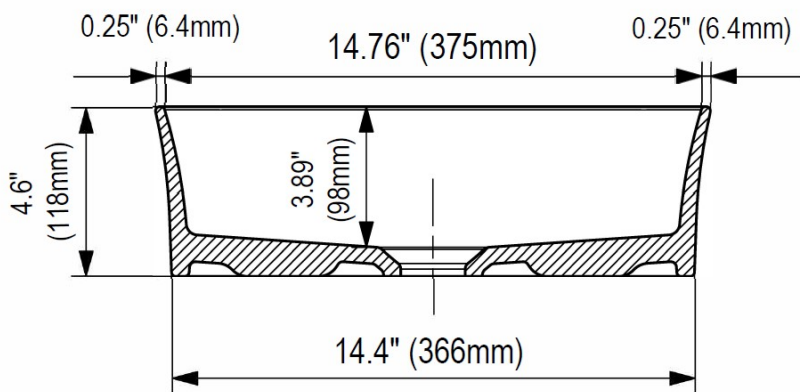

NOTES:

Refer to installation instructions supplied with bathroom sink for installation.

CAUTION: Sink is heavy! Installer must provide proper reinforcement for all counters where sink will be installed.

IMPORTANT: Dimensions of fixtures are nominal and may vary within the range of tolerance established by ANSI standards. These measurements are subject to change or cancellation. No responsibility is assumed for use of superseded or voided pages.