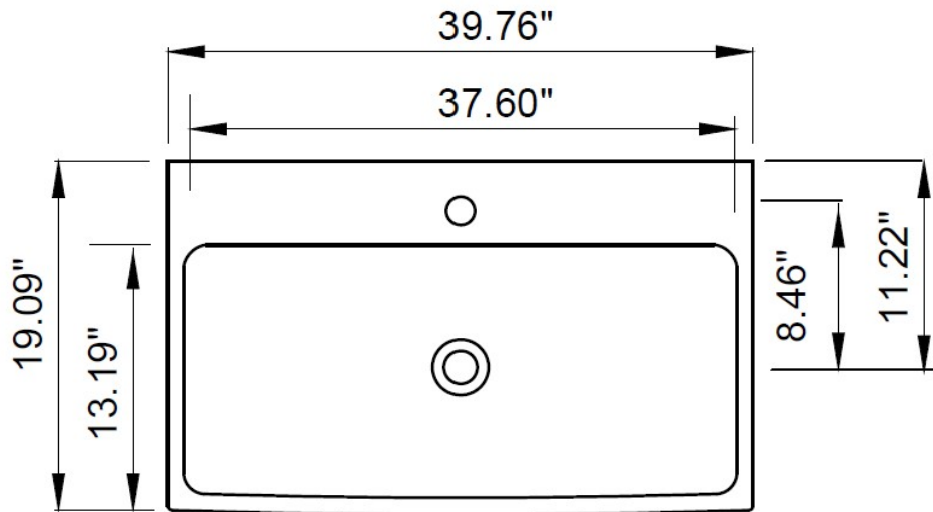

NOTES:

Refer to installation instructions supplied with bathroom sink for wall mount, countertop or console leg installations.

Due to the fireclay process, dimensions may vary. Please use the actual sink that you will be installing in order to determine the cutout dimensions for countertop installation.

CAUTION: Sink is heavy! Installer must provide adequate reinforcement for all load-bearing supports in accordance with installation instructions supplied with bathroom sink. Metal Console legs are optional and not designed to be load-bearing, proper wall reinforcement is still required.

IMPORTANT: Dimensions of fixtures are nominal and may vary within the range of tolerance established by ANSI standards. These measurements are subject to change or cancellation. No responsibility is assumed for use of superseded or voided pages.