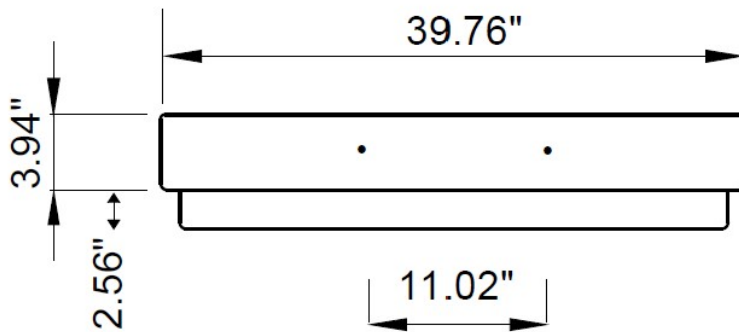

NOTES:

Refer to installation instructions supplied with bathroom sink for wall mount, countertop or console leg installations.

Due to the fireclay process, dimensions may vary. Please use the actual sink that you will be installing in order to determine the cutout dimensions for countertop installation.

CAUTION: Sink is heavy! Installer must provide adequate reinforcement for all load-bearing supports in accordance with installation instructions supplied with bathroom sink. Metal Console legs are optional and not designed to be load-bearing, proper wall reinforcement is still required.

IMPORTANT: Dimensions of fixtures are nominal and may vary within the range of tolerance established by ANSI standards. These measurements are subject to change or cancellation. No responsibility is assumed for use of superseded or voided pages.