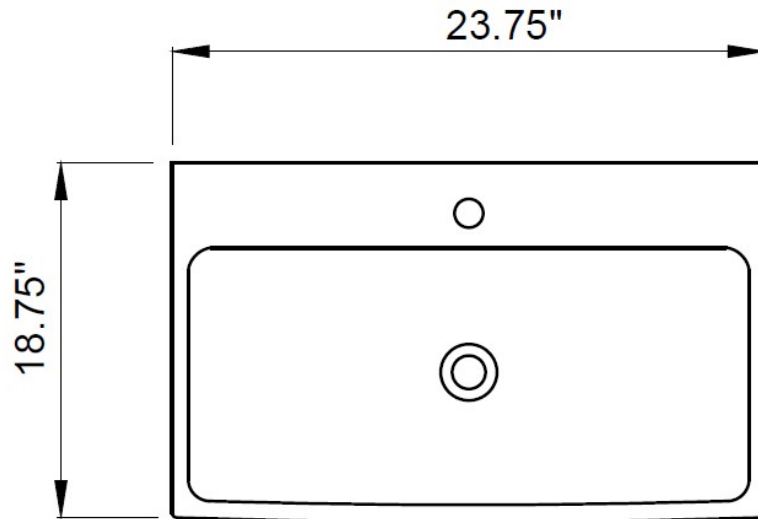

BOCCHI

SCALA ARCH 24

Lavatory

- Metal console legs (3930 0001X)
Available colors:
3930 0001S = Brushed Nickel
3930 0001F = Matte Black
3930 0001G = Matte Gold

Product Code

1077-XXX-012X

FEATURES

- Fine fireclay construction
- Single hole option= 1077-xxx-0126
- 3-hole option= 1077-xxx-0127
- May be wall-mounted, counter set, or used with metal console legs (3930 0001X)
- With overflow

DIMENSIONS

NOMINAL DIMENSIONS

23.75" x 18.75" x 6.5"

COMPONENTS INCLUDED THE BOX

Wall-mounting hardware (requires proper reinforcement in wall)

COMPLIANCE CERTIFICATIONS

Meet or Exceeds ASME A112.19.2 / CSA B45.1

IMPORTANT: Dimensions of fixtures are nominal and may vary within the range of tolerance established by ANSI standards. These measurements are subject to change or cancellation. No responsibility is assumed for use of superseded or voided pages.