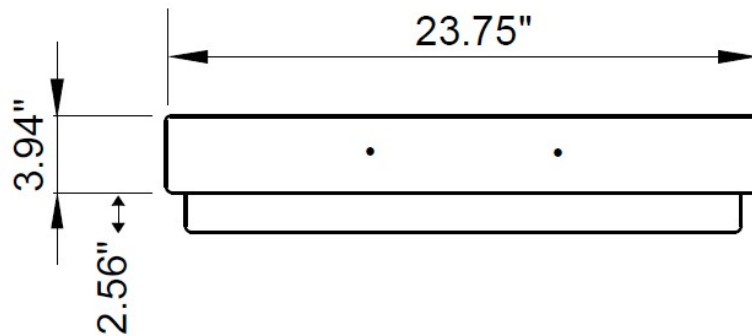

DIMENSIONS

NOMINAL DIMENSIONS

23.75" x 18.75" x 6.5"

COMPONENTS INCLUDED THE BOX

Wall-mounting hardware (requires proper reinforcement in wall)

COMPLIANCE CERTIFICATIONS

Meet or Exceeds ASME A112.19.2 / CSA B45.1

IMPORTANT: Dimensions of fixtures are nominal and may vary within the range of tolerance established by ANSI standards. These measurements are subject to change or cancellation. No responsibility is assumed for use of superseded or voided pages.