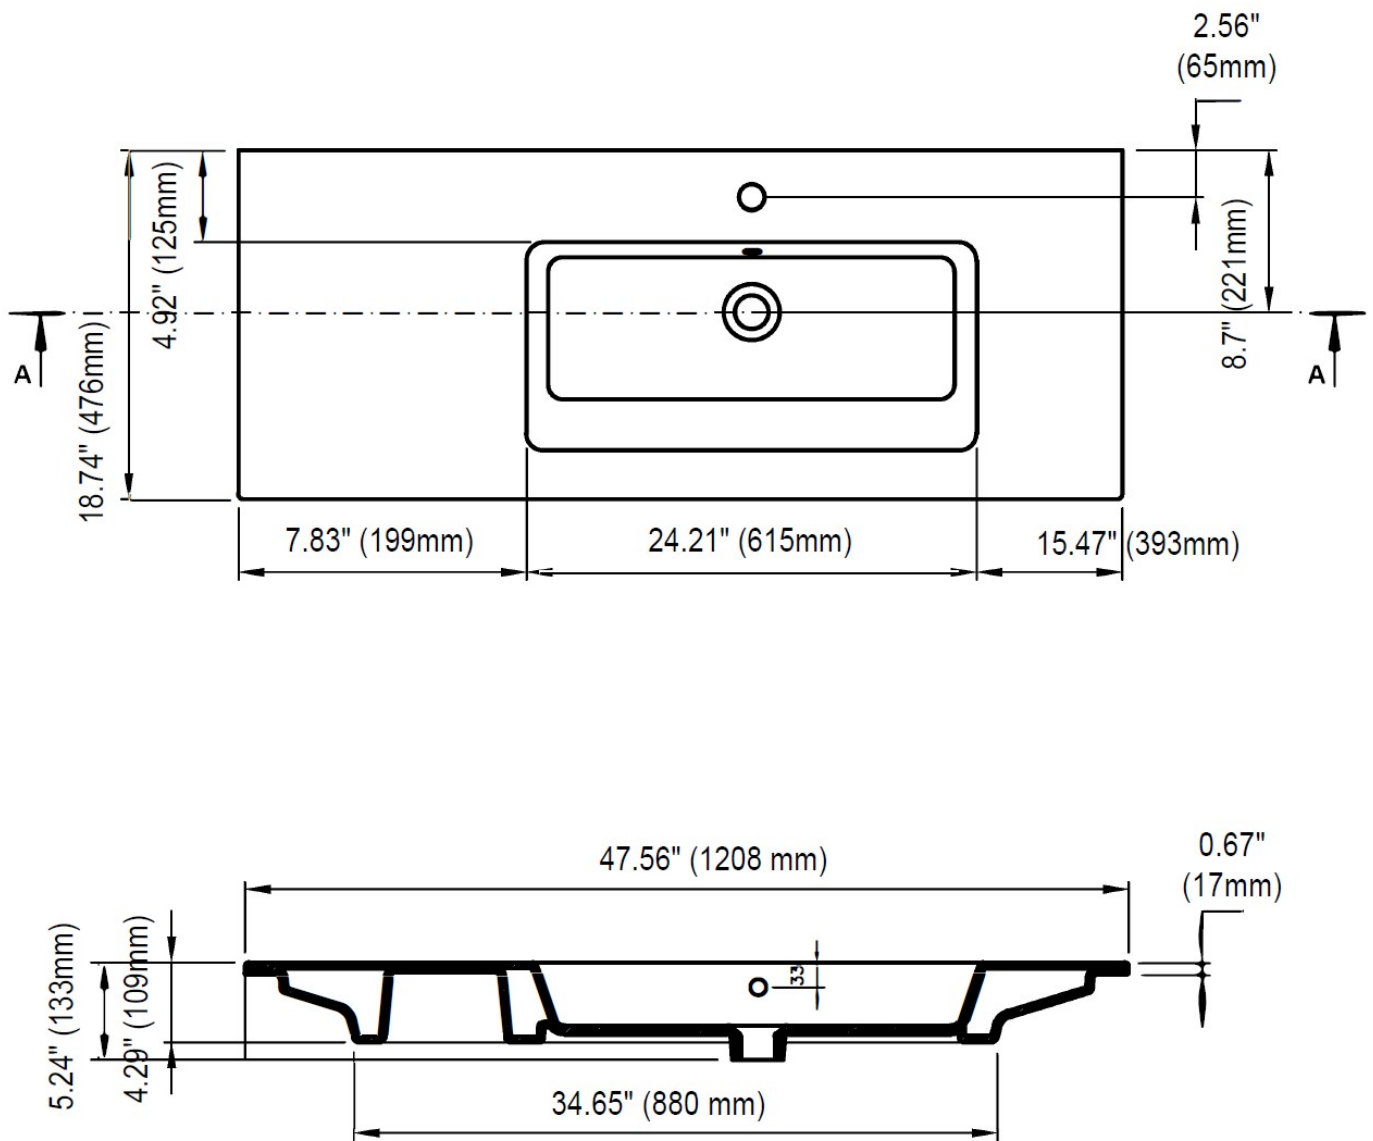

NOTES:

Refer to installation instructions supplied with bathroom sink for wall mount, countertop or console leg installations.

Due to the fireclay process, dimensions may vary. Please use the actual sink that you will be installing in order to determine the cutout dimensions for countertop installation.

CAUTION: Sink is heavy! Installer must provide adequate reinforcement for all load-bearing supports in accordance with installation instructions supplied with bathroom sink. Metal Console legs are optional and not designed to be load-bearing, proper wall reinforcement is still required.

IMPORTANT: Dimensions of fixtures are nominal and may vary within the range of tolerance established by ANSI standards. These measurements are subject to change or cancellation. No responsibility is assumed for use of superseded or voided pages.