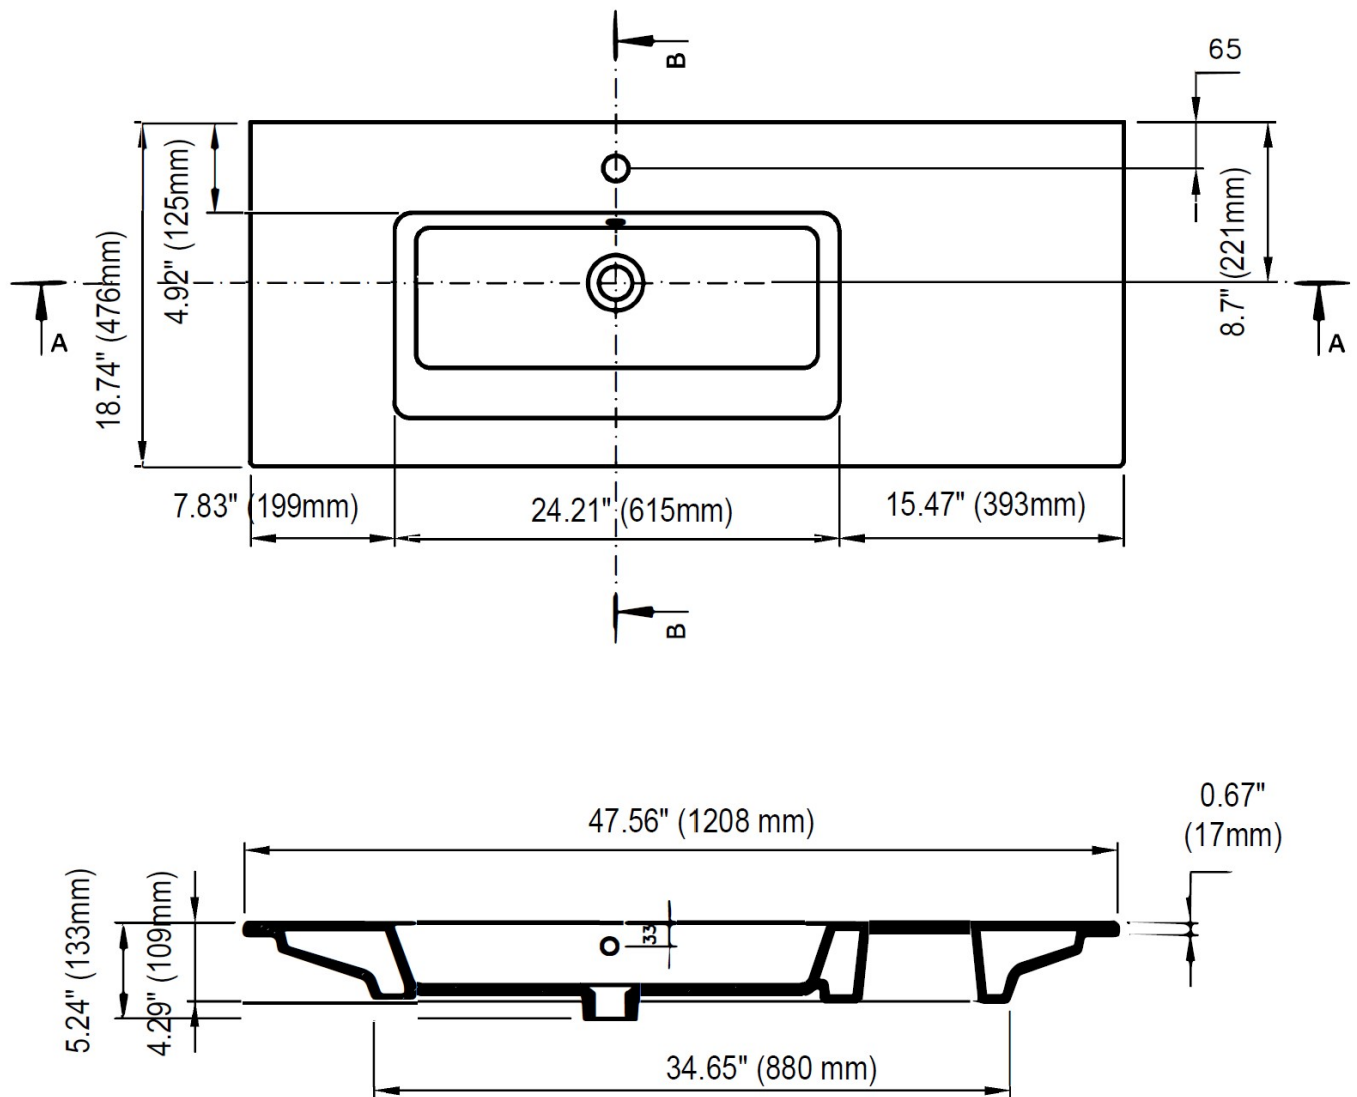

NOTES:

Refer to installation instructions supplied with bathroom sink for wall mount, countertop or console leg installations.

Due to the fireclay process, dimensions may vary. Please use the actual sink that you will be installing in order to determine the cutout dimensions for countertop installation.

CAUTION: Sink is heavy! Installer must provide adequate reinforcement for all load-bearing supports in accordance with installation instructions supplied with bathroom sink. Metal Console legs are optional and not designed to be load-bearing, proper wall reinforcement is still required.

IMPORTANT: Dimensions of fixtures are nominal and may vary within the range of tolerance established by ANSI standards. These measurements are subject to change or cancellation. No responsibility is assumed for use of superseded or voided pages.