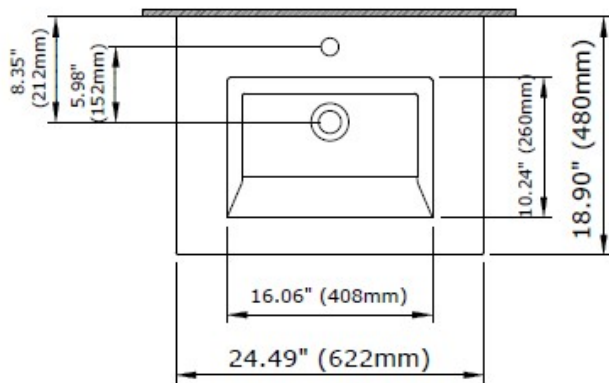

NOTES:

Refer to installation instructions supplied with bathroom sink for wall mount, countertop or console leg installations.

Due to the fireclay process, dimensions may vary. Please use the actual sink that you will be installing in order to determine the cutout dimensions for countertop installation.

CAUTION: Sink is heavy! Installer must provide adequate reinforcement for all load-bearing supports in accordance with installation instructions supplied with bathroom sink. Metal Console legs are optional and not designed to be load-bearing, proper wall reinforcement is still required.

IMPORTANT: Dimensions of fixtures are nominal and may vary within the range of tolerance established by ANSI standards. These measurements are subject to change or cancellation. No responsibility is assumed for use of superseded or voided pages.