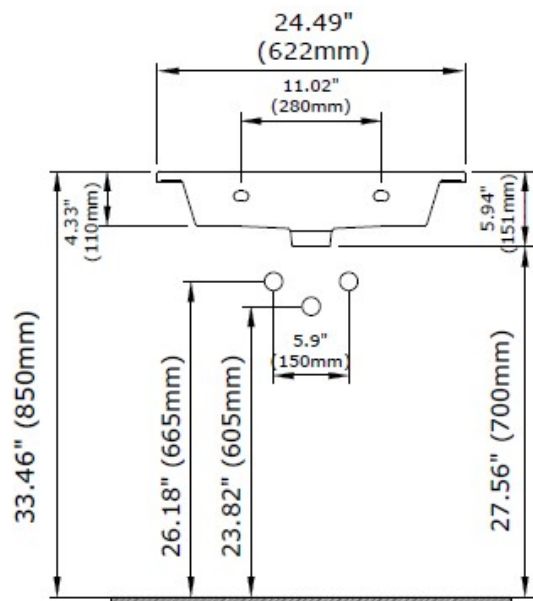

NOTES:

Refer to installation instructions supplied with bathroom sink for wall mount, countertop or console leg installations.

Due to the fireclay process, dimensions may vary. Please use the actual sink that you will be installing in order to determine the cutout dimensions for countertop installation.

CAUTION: Sink is heavy! Installer must provide adequate reinforcement for all load-bearing supports in accordance with installation instructions supplied with bathroom sink. Metal Console legs are optional and not designed to be load-bearing, proper wall reinforcement is still required.

IMPORTANT: Dimensions of fixtures are nominal and may vary within the range of tolerance established by ANSI standards. These measurements are subject to change or cancellation. No responsibility is assumed for use of superseded or voided pages.