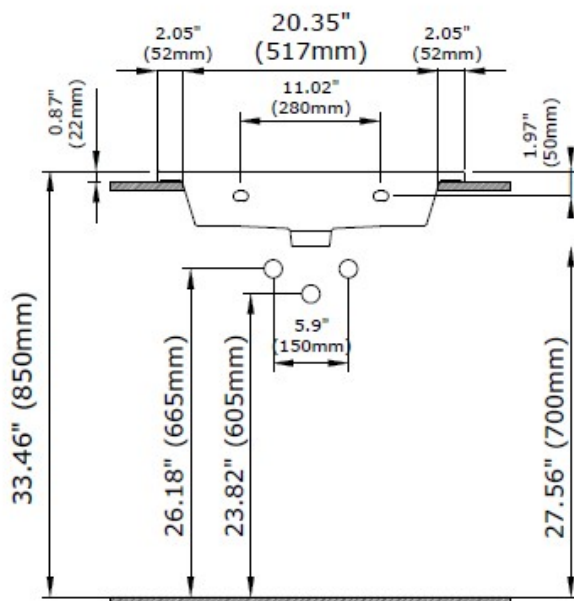

NOTES:

Refer to installation instructions supplied with bathroom sink for wall mount, countertop or console leg installations.

Due to the fireclay process, dimensions may vary. Please use the actual sink that you will be installing in order to determine the cutout dimensions for countertop installation.

CAUTION: Sink is heavy! Installer must provide adequate reinforcement for all load-bearing supports in accordance with installation instructions supplied with bathroom sink. Metal Console legs are optional and not designed to be load-bearing, proper wall reinforcement is still required.

IMPORTANT: Dimensions of fixtures are nominal and may vary within the range of tolerance established by ANSI standards. These measurements are subject to change or cancellation. No responsibility is assumed for use of superseded or voided pages.