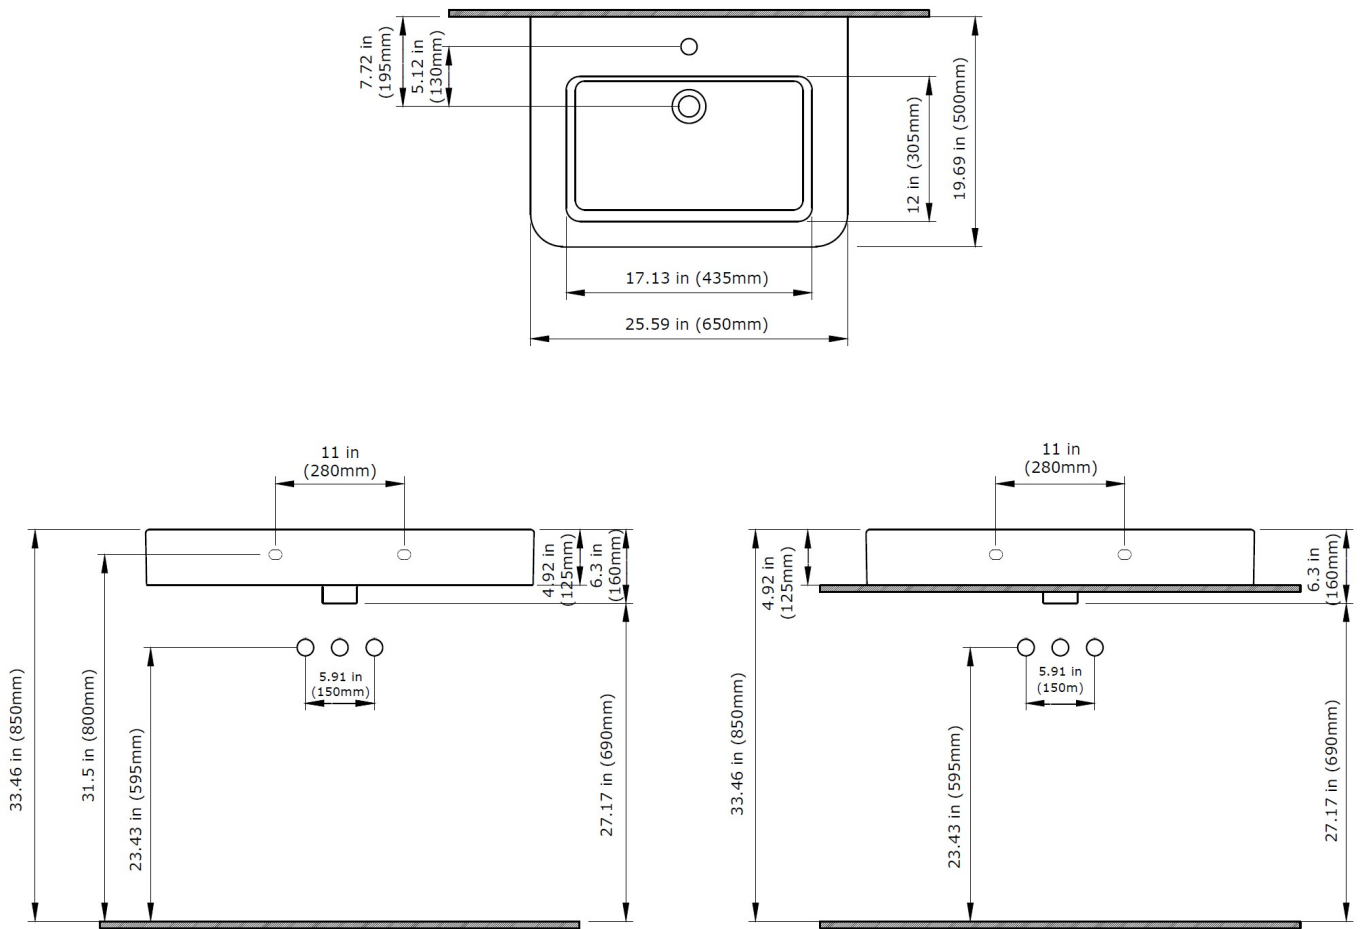

NOTES:

Refer to installation instructions supplied with bathroom sink for wall mount, countertop or console leg installations.

CAUTION: Sink is heavy! Installer must provide adequate reinforcement for all load-bearing supports in accordance with installation instructions supplied with bathroom sink. Metal Console legs are optional and not designed to be load-bearing, proper wall reinforcement is still required.

IMPORTANT: Dimensions of fixtures are nominal and may vary within the range of tolerance established by ANSI standards. These measurements are subject to change or cancellation. No responsibility is assumed for use of superseded or voided pages.