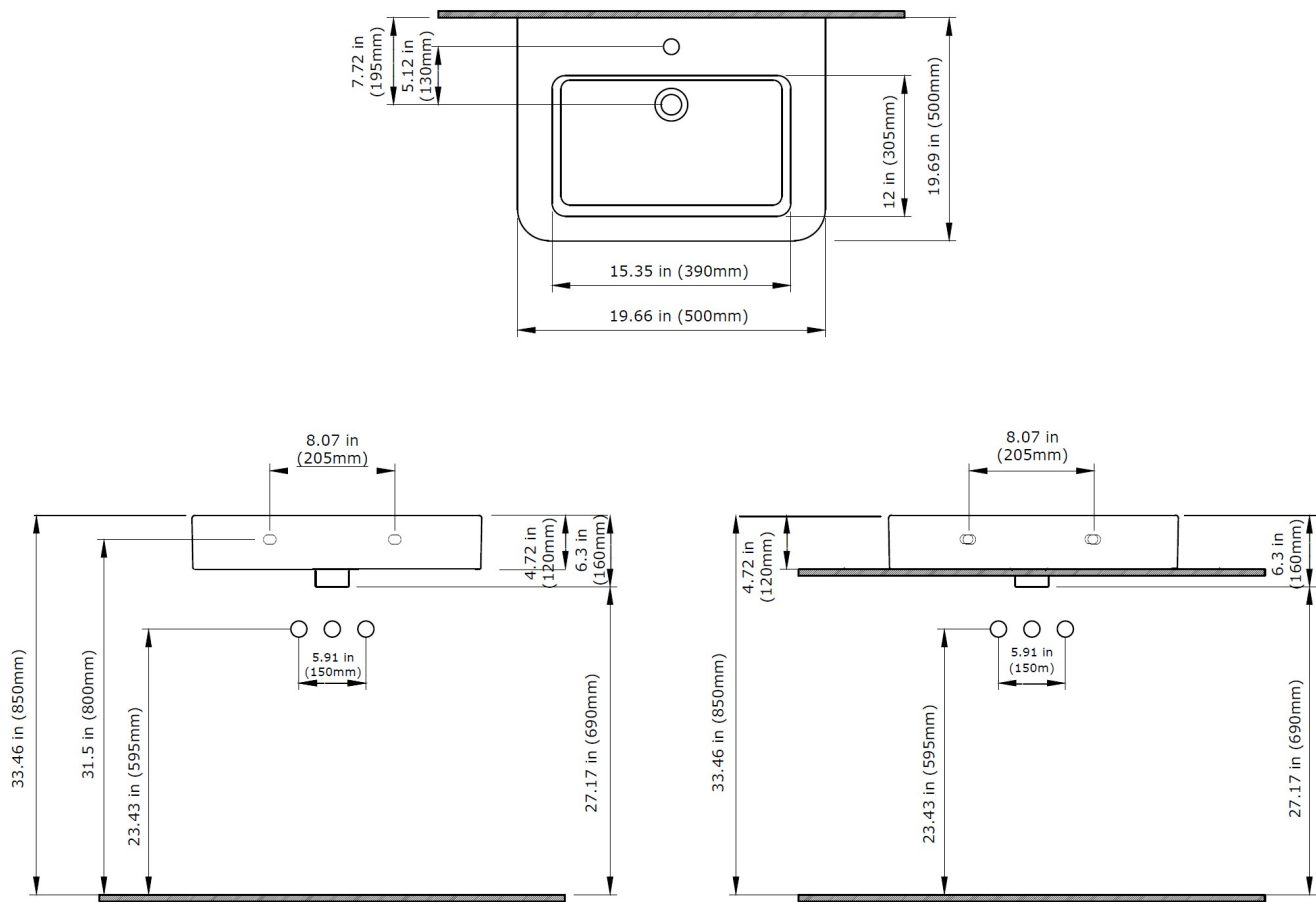

NOTES:

Refer to installation instructions supplied with bathroom sink for wall mount, countertop or console leg installations.

CAUTION: Sink is heavy! Installer must provide adequate reinforcement for all load-bearing supports in accordance with installation instructions supplied with bathroom sink. Metal Console legs are optional and not designed to be load-bearing, proper wall reinforcement is still required.

IMPORTANT: Dimensions of fixtures are nominal and may vary within the range of tolerance established by ANSI standards. These measurements are subject to change or cancellation. No responsibility is assumed for use of superseded or voided pages.