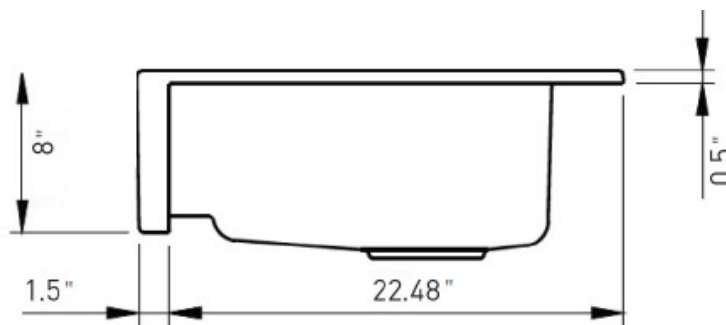

NOTES:

Refer to installation instructions supplied with kitchen sink for undermount, countertop or above counter custom installations.

Due to the fireclay process, dimensions may vary. Please use the actual sink that you will be installing in order to determine the cutout dimensions for your countertop.

CAUTION: Sink is heavy! Installer must provide adequate reinforcement for all load-bearing supports in accordance with installation instructions supplied with kitchen sink.

Fittings not included with fixture and must be ordered separately.

IMPORTANT: Dimensions of fixtures are nominal and may vary within the range of tolerance established by ANSI standards. These measurements are subject to change or cancellation. No responsibility is assumed for use of superseded or voided pages.