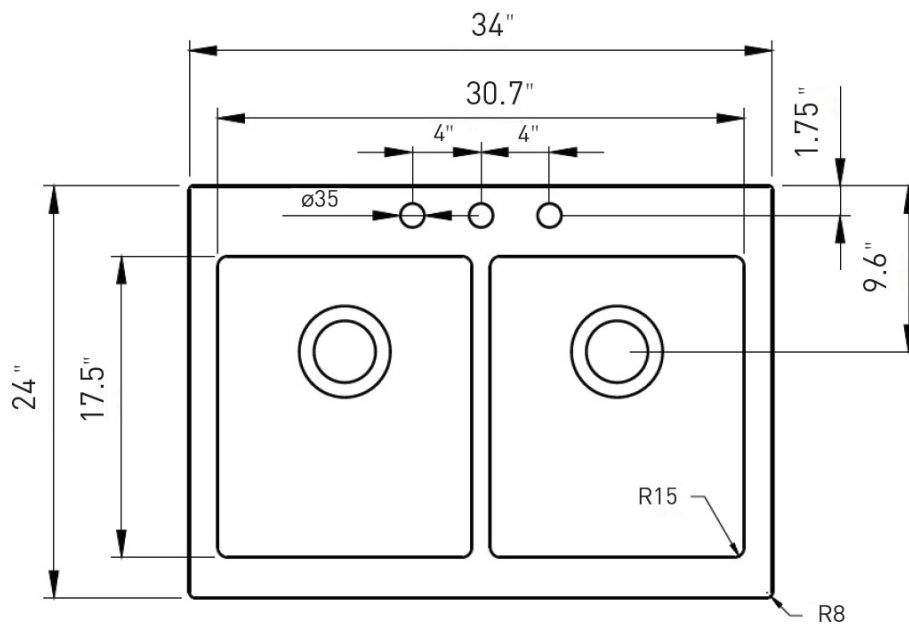

NOTES:

Refer to installation instructions supplied with kitchen sink for undermount, countertop or above counter custom installations.

Due to the fireclay process, dimensions may vary. Please use the actual sink that you will be installing in order to determine the cutout dimensions for your countertop.

CAUTION: Sink is heavy! Installer must provide adequate reinforcement for all load-bearing supports in accordance with installation instructions supplied with kitchen sink.

Fittings not included with fixture and must be ordered separately.

IMPORTANT: Dimensions of fixtures are nominal and may vary within the range of tolerance established by ANSI standards. These measurements are subject to change or cancellation. No responsibility is assumed for use of superseded or voided pages.