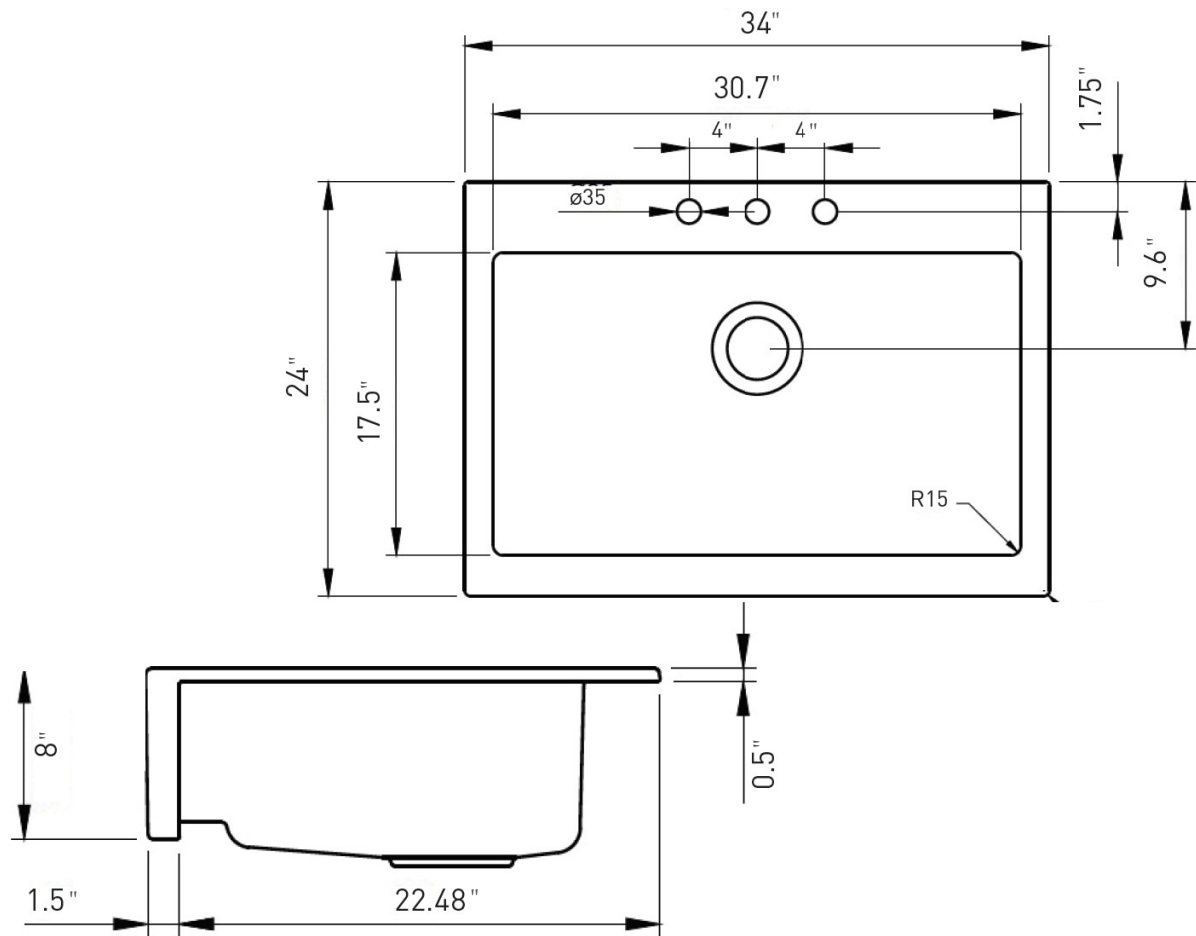

NOTES:

Refer to installation instructions supplied with kitchen sink for undermount, countertop or above counter custom installations.

Due to the fireclay process, dimensions may vary. Please use the actual sink that you will be installing in order to determine the cutout dimensions for your countertop.

CAUTION: Sink is heavy! Installer must provide adequate reinforcement for all load-bearing supports in accordance with installation instructions supplied with kitchen sink.

Fittings not included with fixture and must be ordered separately.

IMPORTANT: Dimensions of fixtures are nominal and may vary within the range of tolerance established by ANSI standards. These measurements are subject to change or cancellation. No responsibility is assumed for use of superseded or voided pages.