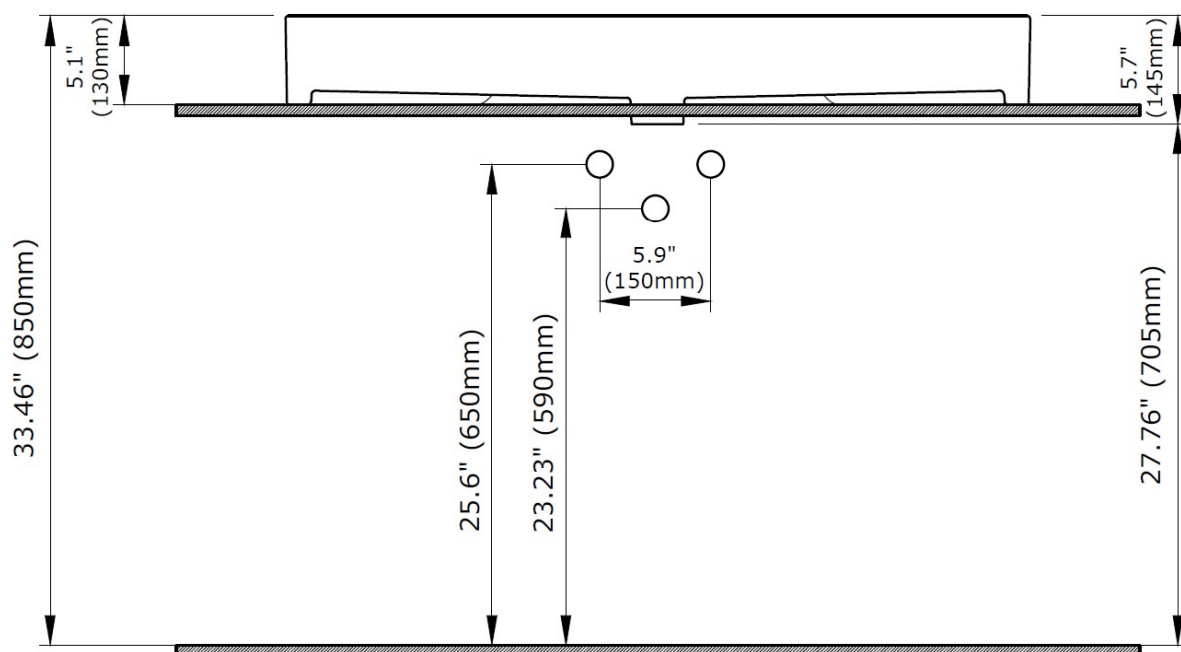

NOTES:

Refer to installation instructions supplied with bathroom sink for wall mount, countertop or console leg installations.

CAUTION: Sink is heavy! Installer must provide adequate reinforcement for all load-bearing supports in accordance with installation instructions supplied with bathroom sink. Metal Console legs are optional and not designed to be load-bearing, proper wall reinforcement is still required.

IMPORTANT: Dimensions of fixtures are nominal and may vary within the range of tolerance established by ANSI standards. These measurements are subject to change or cancellation. No responsibility is assumed for use of superseded or voided pages.