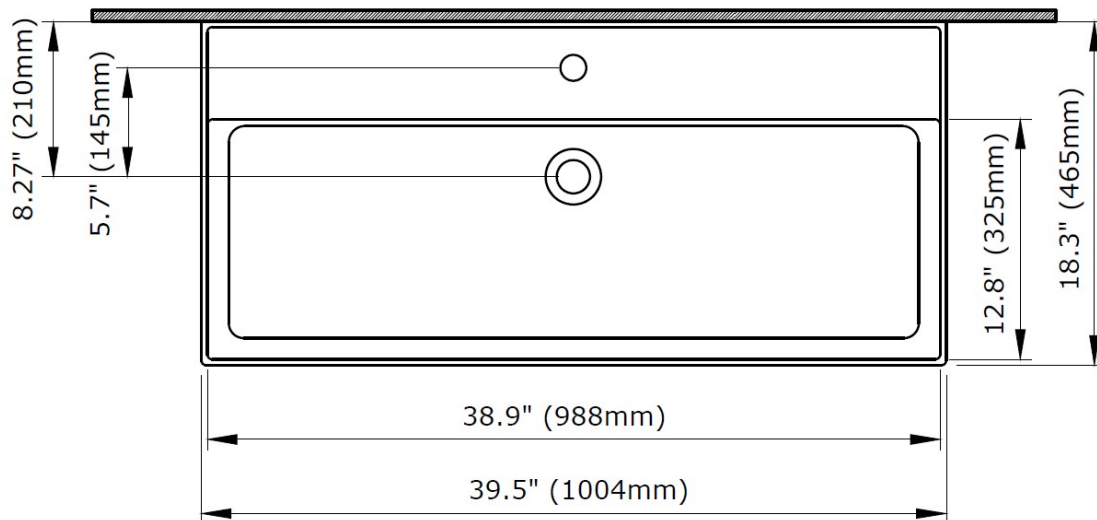

NOTES:

Refer to installation instructions supplied with bathroom sink for wall mount, countertop or console leg installations.

CAUTION: Sink is heavy! Installer must provide adequate reinforcement for all load-bearing supports in accordance with installation instructions supplied with bathroom sink. Metal Console legs are optional and not designed to be load-bearing, proper wall reinforcement is still required.

IMPORTANT: Dimensions of fixtures are nominal and may vary within the range of tolerance established by ANSI standards. These measurements are subject to change or cancellation. No responsibility is assumed for use of superseded or voided pages.