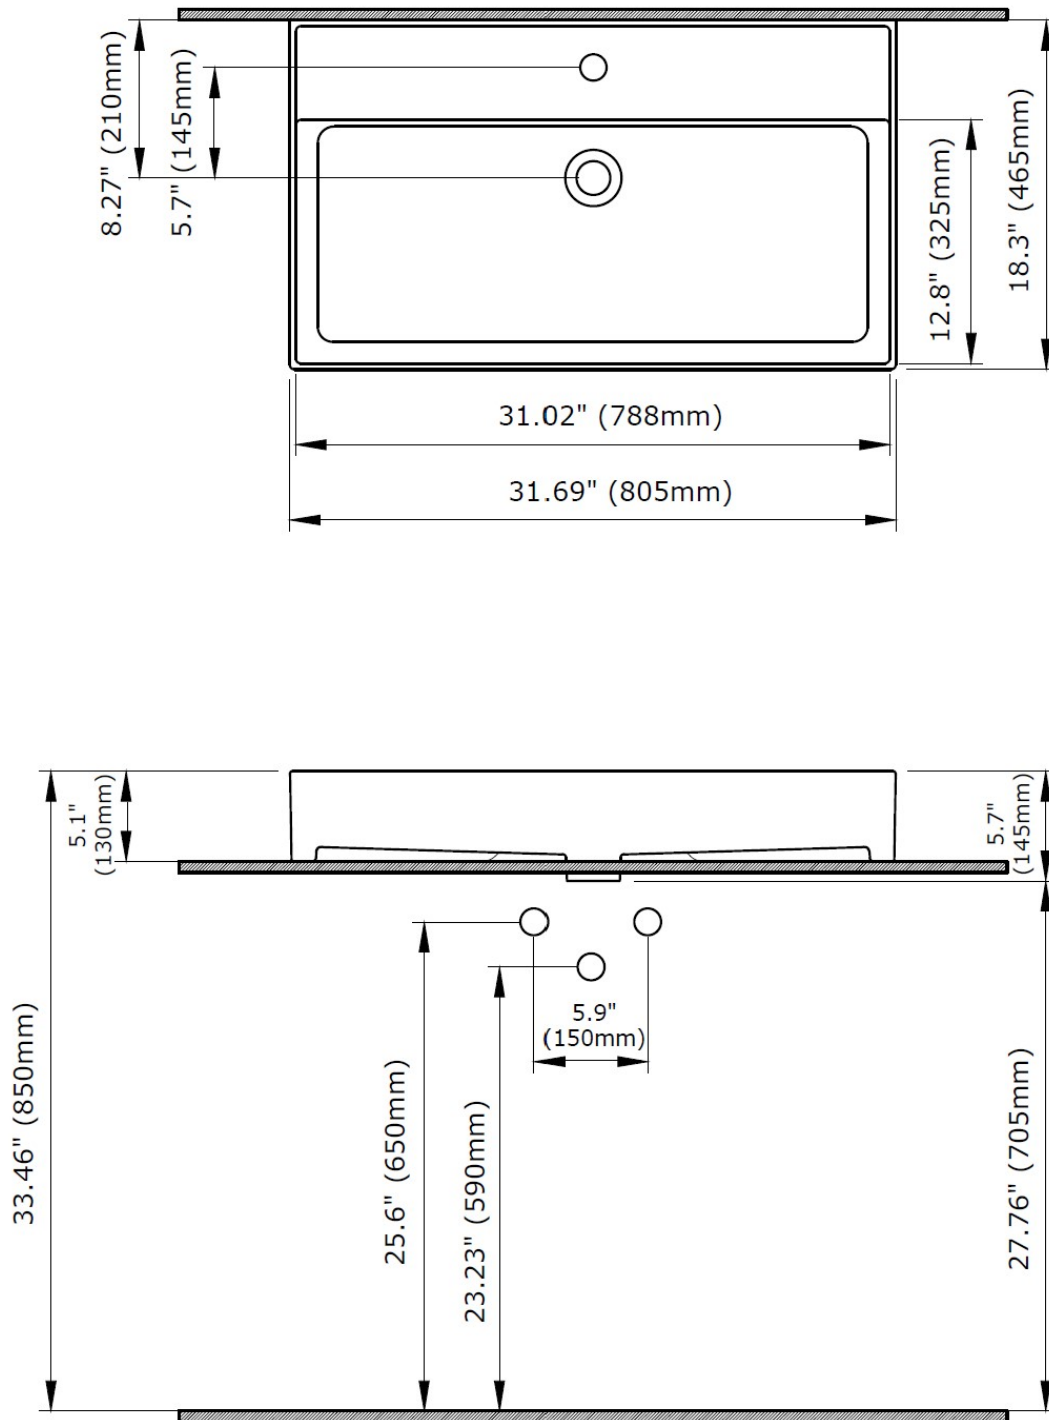

BOCCHI

MILANO 32

Lavatory

- Metal console legs (3930 0001X)
Available colors:
3930 0001S = Brushed Nickel
3930 0001F = Matte Black
3930 0001G = Matte Gold

Product Code

1377-XXX-012X

FEATURES

- Fine fireclay construction
- Single hole option= 1377-xxx-0126
- 3-hole option= 1377-xxx-0127
- May be wall-mounted, counter set, or used with metal console legs (3930 0001X)
- With overflow

DIMENSIONS

NOMINAL DIMENSIONS

31.69" x 18.3" x 5.1"

(805 mm x 465 mm x 130 mm)

COMPONENTS INCLUDED THE BOX

Wall-mounting hardware (requires proper reinforcement in wall)

COMPLIANCE CERTIFICATIONS

Meet or Exceeds ASME A112.19.2 / CSA B45.1

IMPORTANT: Dimensions of fixtures are nominal and may vary within the range of tolerance established by ANSI standards. These measurements are subject to change or cancellation. No responsibility is assumed for use of superseded or voided pages.