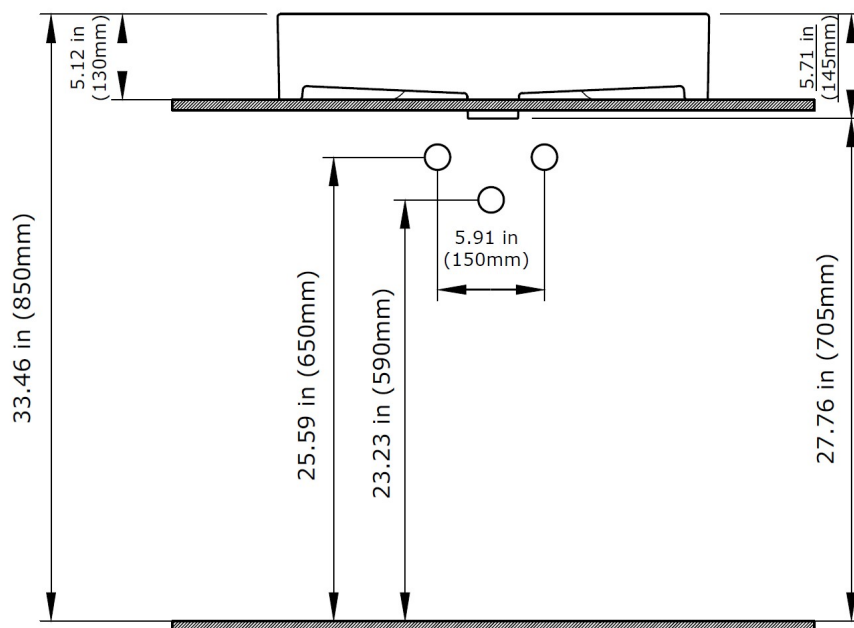

NOTES:

Refer to installation instructions supplied with bathroom sink for wall mount, countertop or console leg installations.

CAUTION: Sink is heavy! Installer must provide adequate reinforcement for all load-bearing supports in accordance with installation instructions supplied with bathroom sink. Metal Console legs are optional and not designed to be load-bearing, proper wall reinforcement is still required.

IMPORTANT: Dimensions of fixtures are nominal and may vary within the range of tolerance established by ANSI standards. These measurements are subject to change or cancellation. No responsibility is assumed for use of superseded or voided pages.