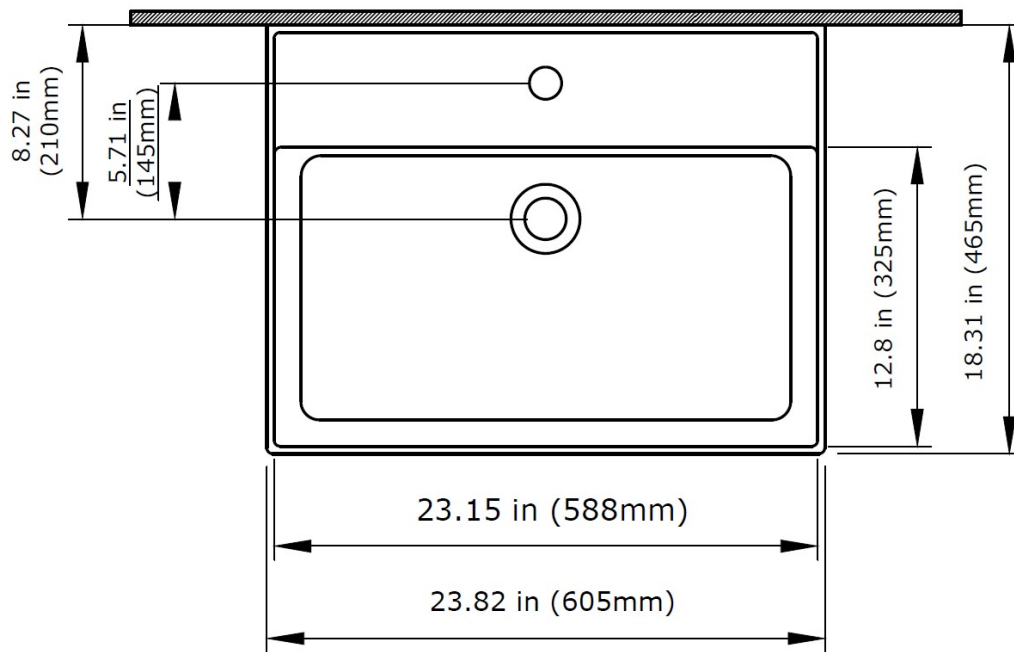

NOTES:

Refer to installation instructions supplied with bathroom sink for wall mount, countertop or console leg installations.

CAUTION: Sink is heavy! Installer must provide adequate reinforcement for all load-bearing supports in accordance with installation instructions supplied with bathroom sink. Metal Console legs are optional and not designed to be load-bearing, proper wall reinforcement is still required.

IMPORTANT: Dimensions of fixtures are nominal and may vary within the range of tolerance established by ANSI standards. These measurements are subject to change or cancellation. No responsibility is assumed for use of superseded or voided pages.