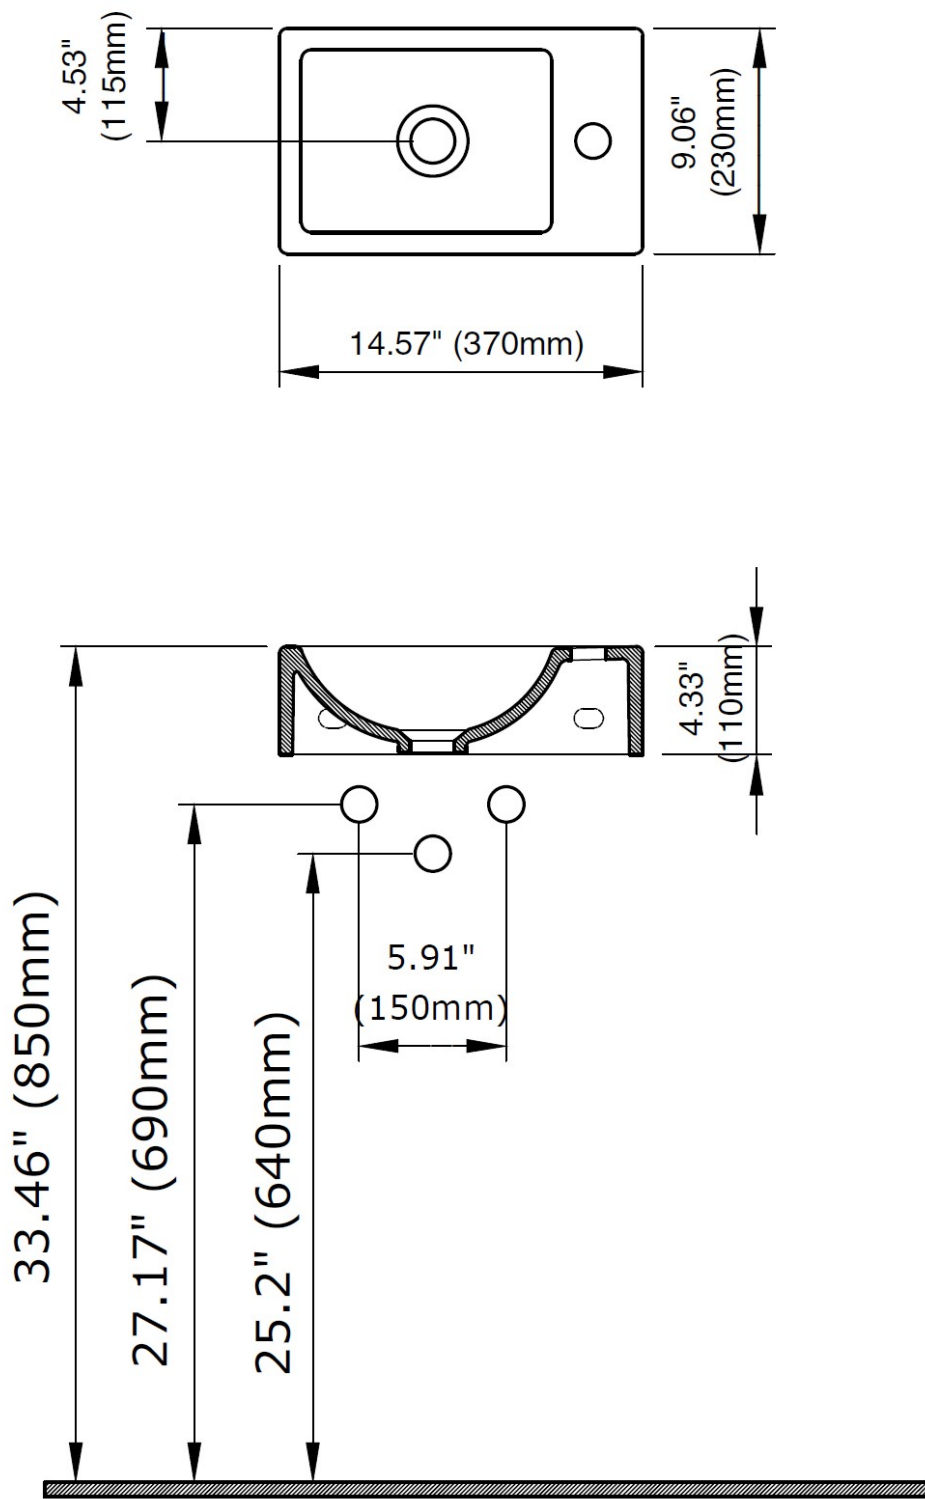

BOCCHI

MILANO 15

Lavatory

Product Code

1419-XXX-0126

FEATURES

- Fine fireclay construction
- Single hole faucet setting on right-hand side
- May be wall-hung or used as a vessel
- Includes mounting hardware

DIMENSIONS

NOMINAL DIMENSIONS

14.75" x 9" x 4.33"
(370 x 230 x 110 mm)

COMPONENTS INCLUDED THE BOX

Wall-mounting hardware (requires proper reinforcement in wall)

COMPLIANCE CERTIFICATIONS

Meet or Exceeds ASME A112.19.2 / CSA B45.1

IMPORTANT: Dimensions of fixtures are nominal and may vary within the range of tolerance established by ANSI standards. These measurements are subject to change or cancellation. No responsibility is assumed for use of superseded or voided pages.