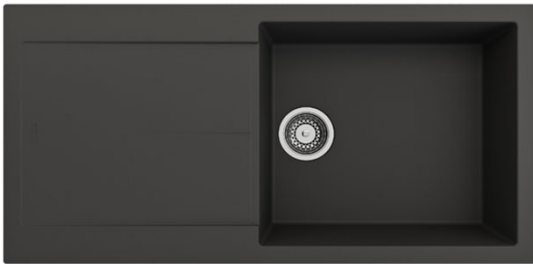

BOCCHI

LEVANZO 20

DUAL MOUNT SINGLE BOWL
GRANITE KITCHEN SINK WITH
DRAIN BOARD

Product Code

1635-XXX-0120

FEATURES:

Granite Composition: 80% natural granite and quartz microparticles, 20% acrylic resin
Sink is finished on lip and may be installed as an undermount OR drop-in

Pre-drilled with center faucet hole;
additional faucet holes are pre-scored from the underside of the sink and may be drilled per installation instruction as needed
3 1/2 inch center drain

Compatible with garbage disposals

Weight: 42 lbs

AVAILABLE COLORS:

Matte Black (504)

Metallic Black (505)

Concrete Gray (506)

DIMENSIONS:

Nominal Dimensions

39" x 20" x 8 1/4"

Bowl Inside Dimension:

18 7/8" x 17" x 8"

COMPONENTS INCLUDED IN THE BOX:

2330 0005 Chrome Strainer

1600 0001 Undermount Installation Kit

1600 0002 Drop Inn Installation Kit

COMPLIANCE CERTIFICATION:

Meet or Exceed ASME A112.19.2.15 / CSA B45.5 / ANSI Z124.8