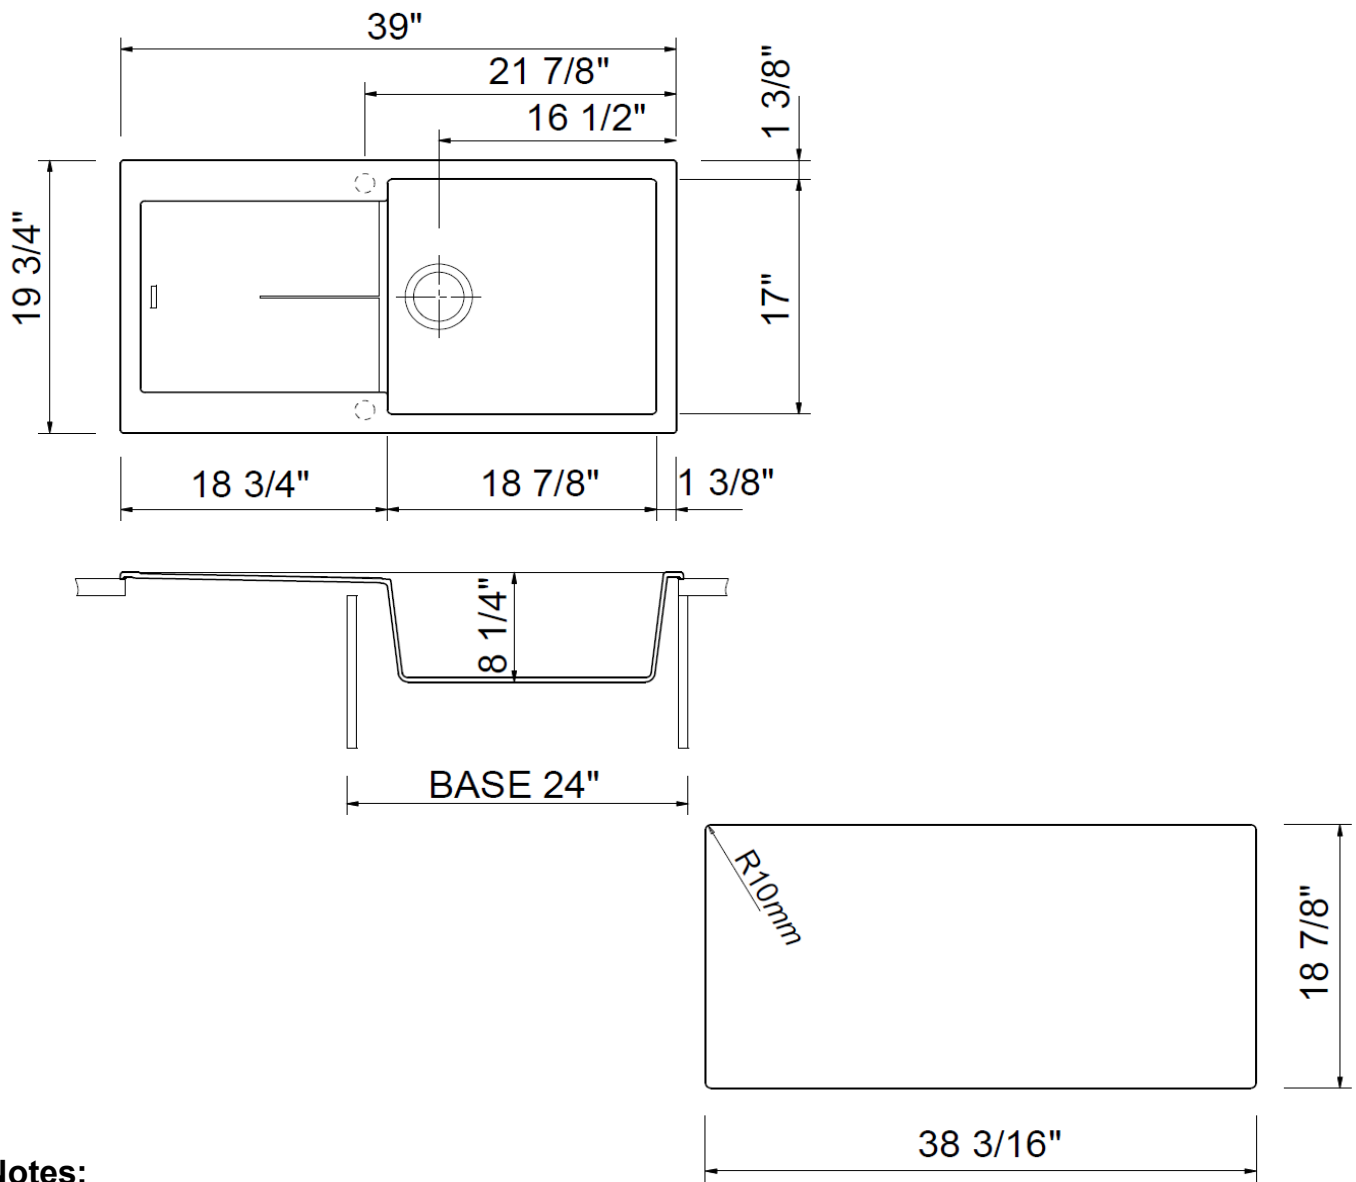

Notes:

Refer to installation instructions supplied with kitchen sink for undermount, or drop-in installations. Templates and installation kits provided with the sink.

CAUTION: Sink is heavy! Installer must provide adequate reinforcement for all load-bearing supports in accordance with installation instructions supplied with kitchen sink. Fittings included with the fixture and must be used as directed.

IMPORTANT: Dimensions of fixtures are nominal and may vary within the range of tolerance established by ANSI standards. These measurements are subject to change or cancellation. No responsibility is assumed for use of superseded or voided pages.