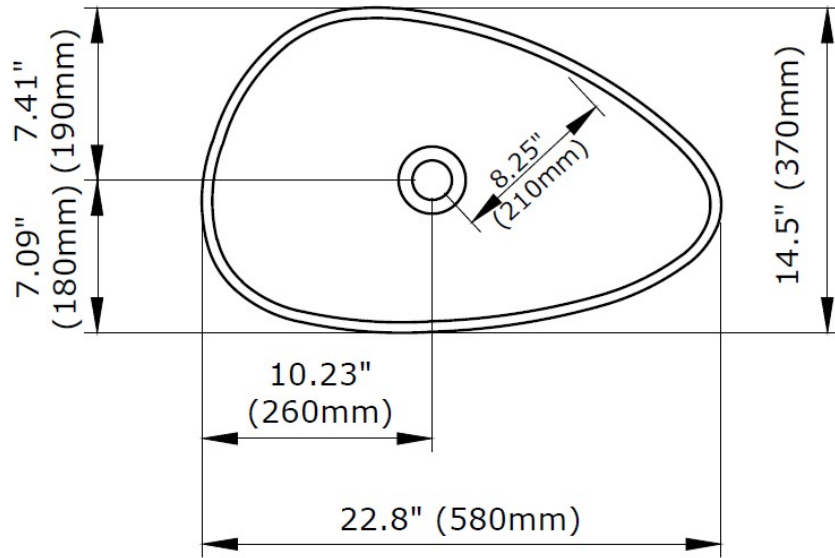

NOTES:

Refer to installation instructions supplied with bathroom sink for installation.

CAUTION: Sink is heavy! Installer must provide proper reinforcement for all counters where sink will be installed.

IMPORTANT: Dimensions of fixtures are nominal and may vary within the range of tolerance established by ANSI standards. These measurements are subject to change or cancellation. No responsibility is assumed for use of superseded or voided pages.