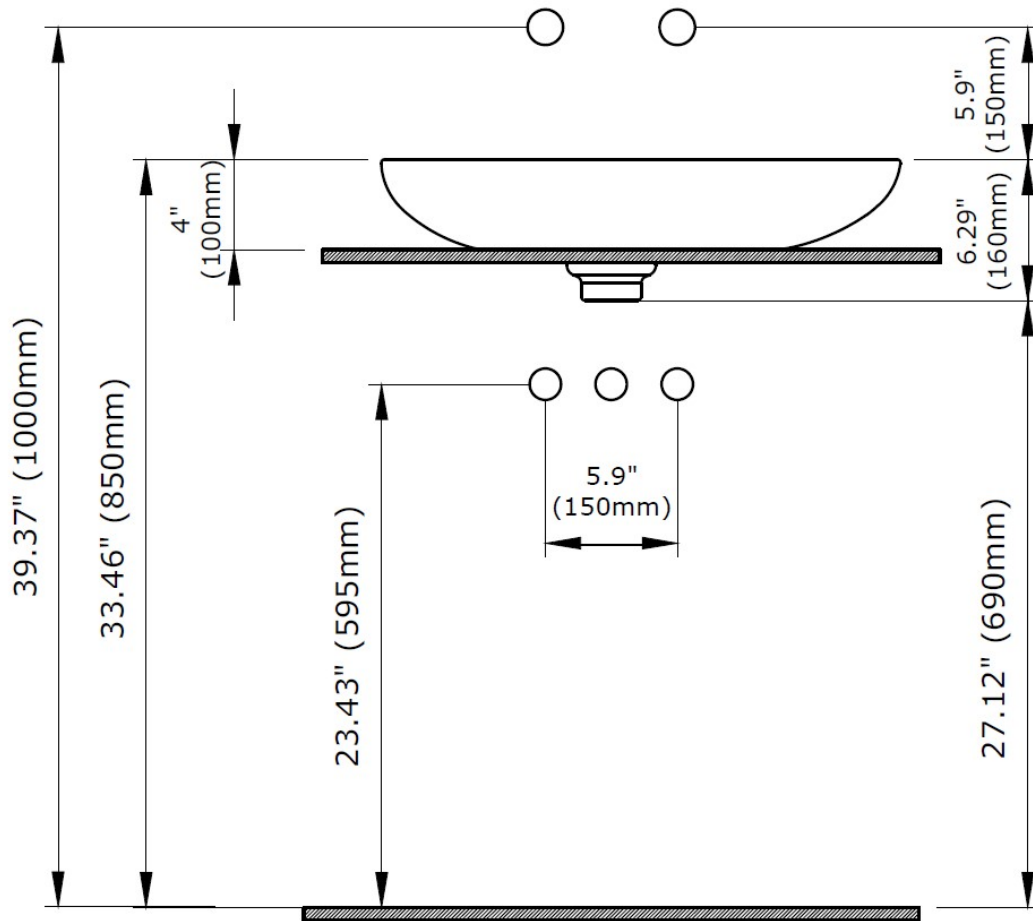

NOTES:

Refer to installation instructions supplied with bathroom sink for installation.

CAUTION: Sink is heavy! Installer must provide proper reinforcement for all counters where sink will be installed.

IMPORTANT: Dimensions of fixtures are nominal and may vary within the range of tolerance established by ANSI standards. These measurements are subject to change or cancellation. No responsibility is assumed for use of superseded or voided pages.