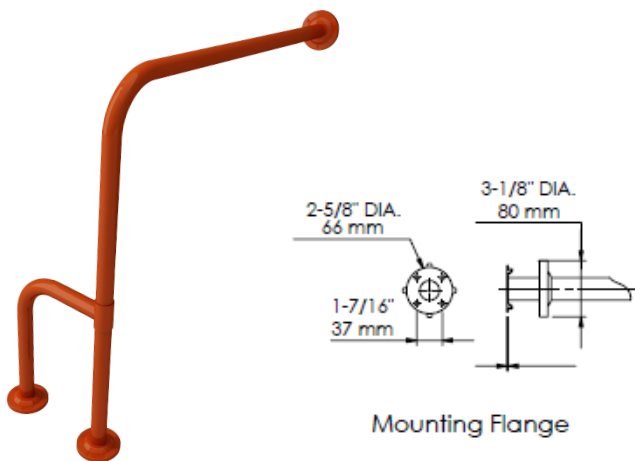

## WALL-TO-FLOOR GRAB BAR

GRAB BAR - SOFT TOUCH

### FEATURES

- Wall-to-floor mounted with support leg
- Grab bar in velvety feeling soft-touch coating over seamless grade 304 stainless steel
- Features warm-touch feel designed to reflect body heat to keep bar from feeling cold to the touch
- Non-slip surface for better grip
- Hidden flange caps.
- Prevents the growth of bacteria for a more hygienic and stain-resistant surface
- No-rust and no-scratch surface