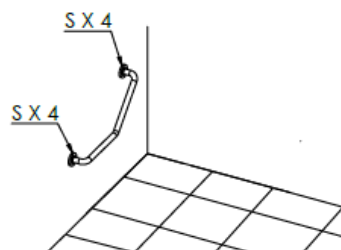

BOCCHI®

135° ANGLED GRAB BAR - SOFT TOUCH

Product Codes

TBST-0XX-1135

FEATURES

- 135° Angled grab bar
- Wall-mounted grab bar in velvety feeling soft-touch coating over seamless grade 304 stainless steel
- Features warm-touch feel designed to reflect body heat to keep bar from feeling cold to the touch
- Non-slip surface for better grip
- Hidden flange caps.
- Prevents the growth of bacteria for a more hygienic and stain-resistant surface
- No-rust and no-scratch surface