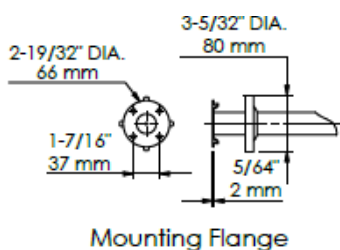

BOCCHI®

135° ANGLED GRAB BAR - SOFT TOUCH

Product Codes

TBST-0XX-1135

FEATURES

- 135° Angled grab bar
- Wall-mounted grab bar in velvety feeling soft-touch coating over seamless grade 304 stainless steel
- Features warm-touch feel designed to reflect body heat to keep bar from feeling cold to the touch
- Non-slip surface for better grip
- Hidden flange caps.
- Prevents the growth of bacteria for a more hygienic and stain-resistant surface
- No-rust and no-scratch surface