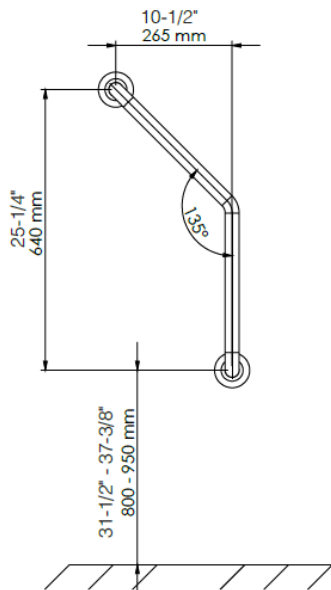

BOCCHI®

135° ANGLED GRAB BAR - SOFT TOUCH

Product Codes

TBST-0XX-1135

FEATURES

- 135° Angled grab bar
- Wall-mounted grab bar in velvety feeling soft-touch coating over seamless grade 304 stainless steel
- Features warm-touch feel designed to reflect body heat to keep bar from feeling cold to the touch
- Non-slip surface for better grip
- Hidden flange caps.
- Prevents the growth of bacteria for a more hygienic and stain-resistant surface
- No-rust and no-scratch surface