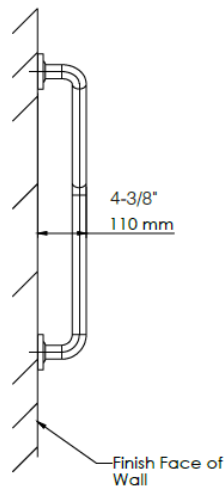

BOCCHI®

135° ANGLED GRAB BAR - SOFT TOUCH

Product Codes

TBST-0XX-1135

FEATURES

- 135° Angled grab bar
- Wall-mounted grab bar in velvety feeling soft-touch coating over seamless grade 304 stainless steel
- Features warm-touch feel designed to reflect body heat to keep bar from feeling cold to the touch
- Non-slip surface for better grip
- Hidden flange caps.
- Prevents the growth of bacteria for a more hygienic and stain-resistant surface
- No-rust and no-scratch surface