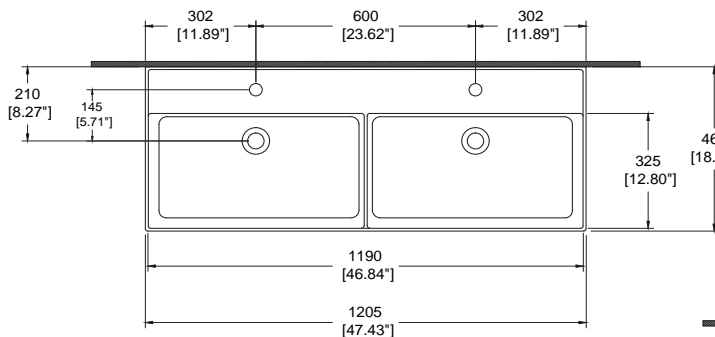

Technical Drawing

Compatible Products

Metallic Console Leg

3930 0001 S Brushed Nickel

3930 0001 F Matte Black

3930 0001 G Matte Gold