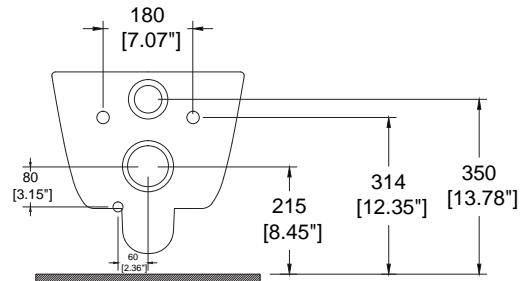

Technical Drawing

Technical Drawing