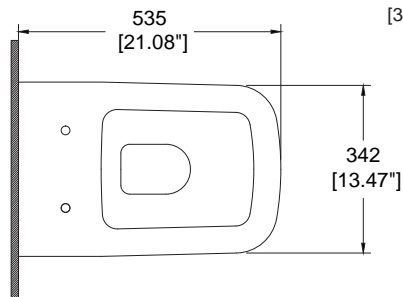

Technical Drawing