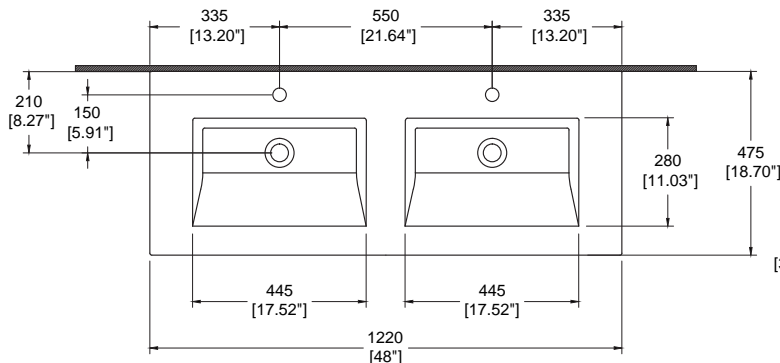

Technical Drawing

Compatible Products

1. **Metallic Console Leg**
2. 3930 0001 S Brushed Nickel
   - 3930 0001 F Matte Black
   - 3930 0001 G Matte Gold