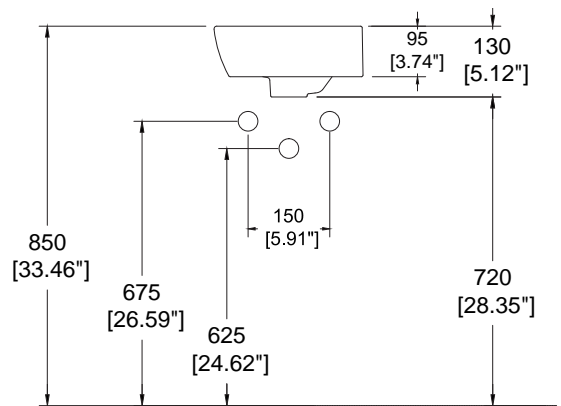

Metallic Console Leg
3930 0001 S Brushed Nickel
3930 0001 F Matte Black
3930 0001 G Matte Gold