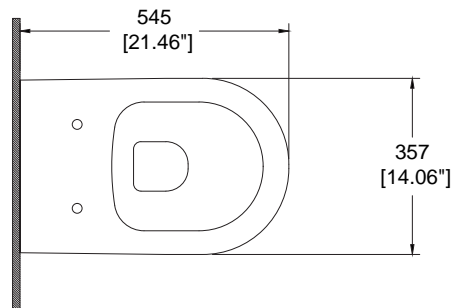

Technical Drawing