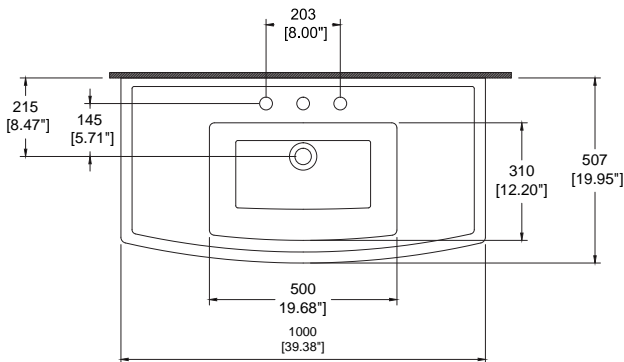

Technical Drawing