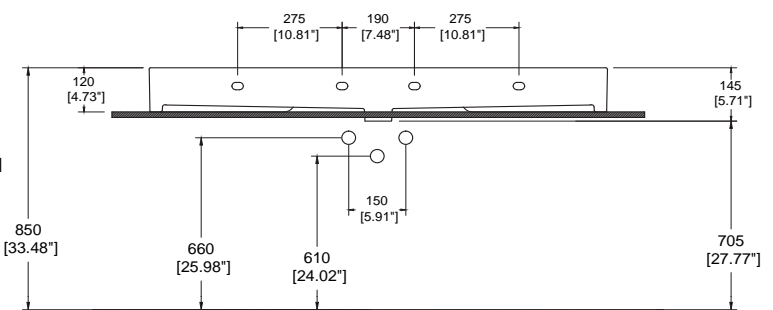

Compatible Products

Metallic Console Leg

3930 0001 S Brushed Nickel

3930 0001 F Matte Black

3930 0001 G Matte Gold