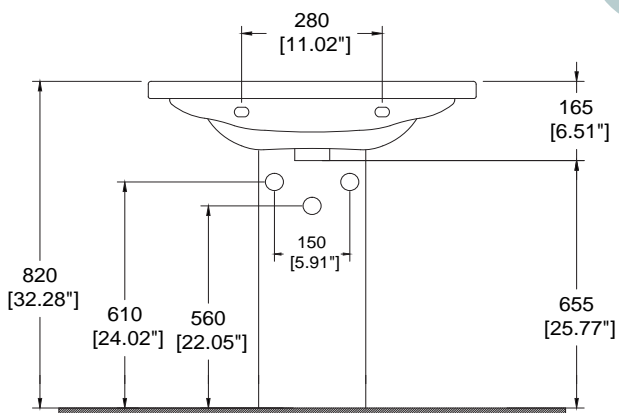

Compatible with
1002-xxx-0320
Pedestal