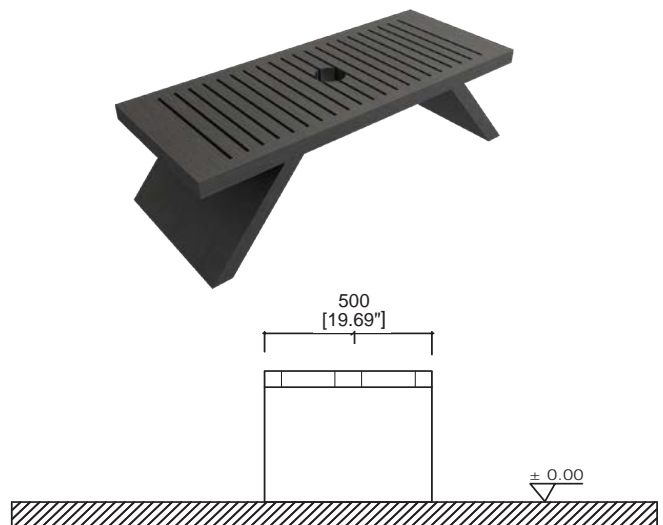

Technical Drawing