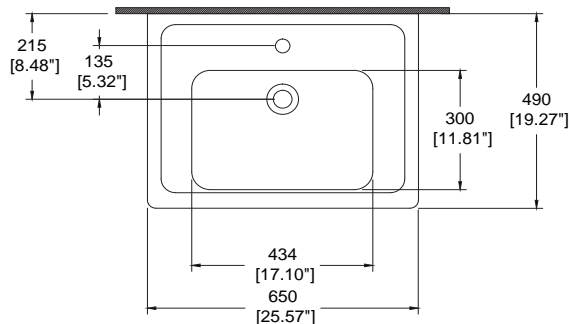

1007-001-0126
White

TAORMINA

LAVOTARY SINK
1007-XXX-0126
(Single Hole)

1007-XXX-0127
(3-hole)

Technical Drawing

Features

- Fine Fireclay construction
- Single-hole OR 3-hole faucet setting
- With overflow
- Mounting hardware included
- May be used with 1003 trap cover OR 1002 pedestal base

Dimensions

- 26" x 19.25"

ADA
Compliant

Standard
Color

White
(001)

Special
Colors

Biscuit
(014)

Premium
Colors

Matte
White
(002)

Compatible with
1003-xxx-0338