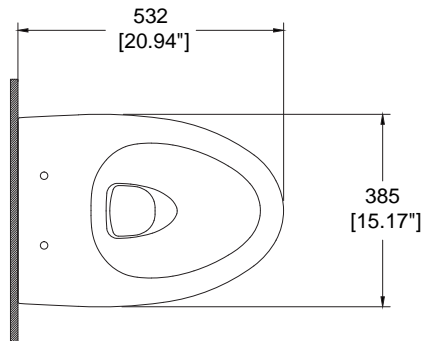

Technical Drawing

Technical Drawing