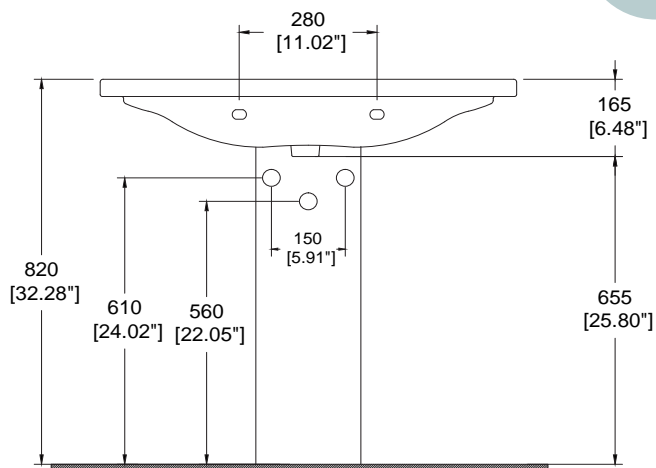

Compatible with
1002-xxx-0320
Pedestal