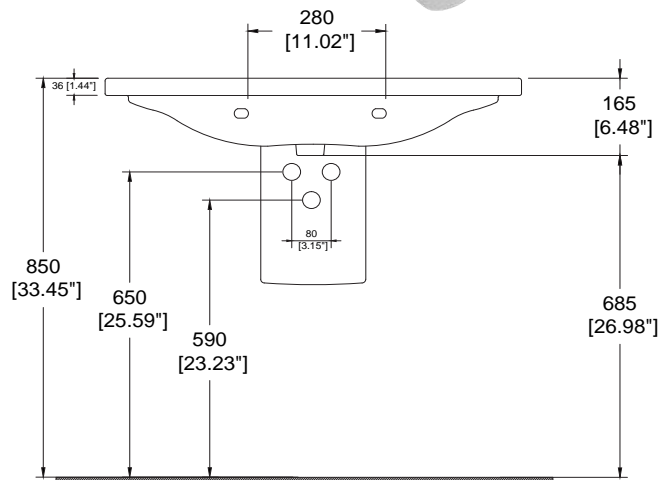

Compatible with
1003-xxx-0338