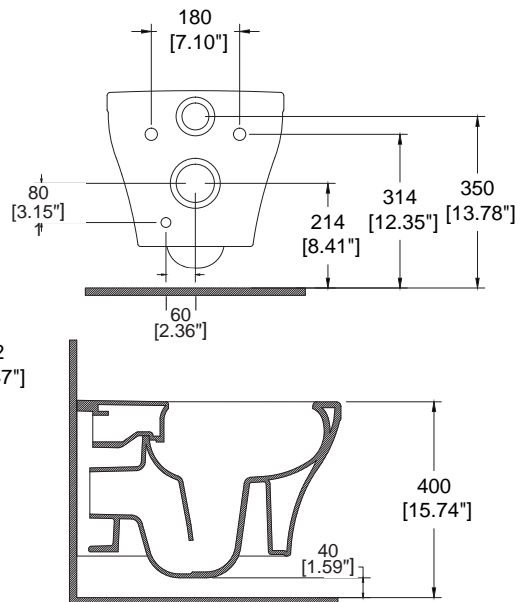

Technical Drawing