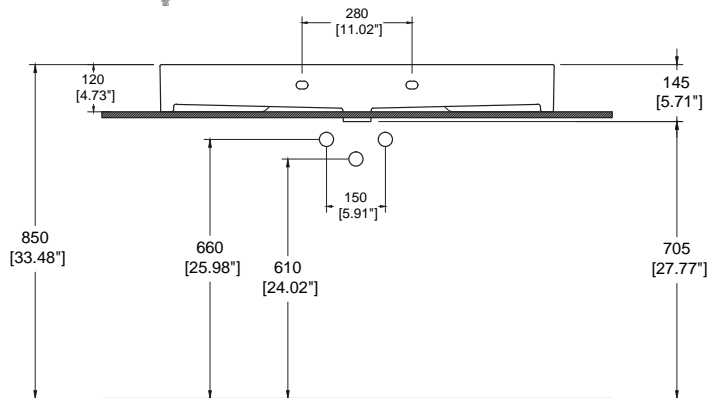

Compatible Products

Metallic Console Leg

3930 0001 S Brushed Nickel

3930 0001 F Matte Black

3930 0001 G Matte Gold