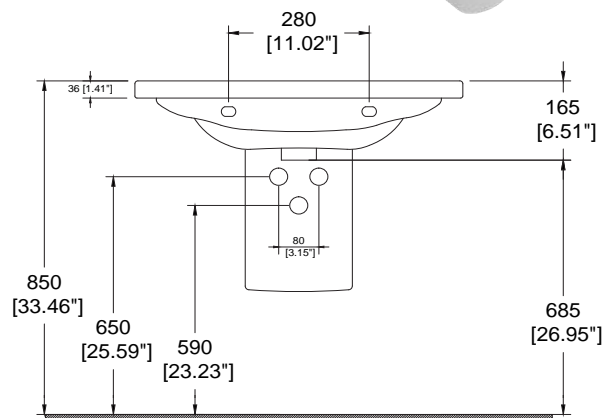

Compatible with
1003-xxx-0338