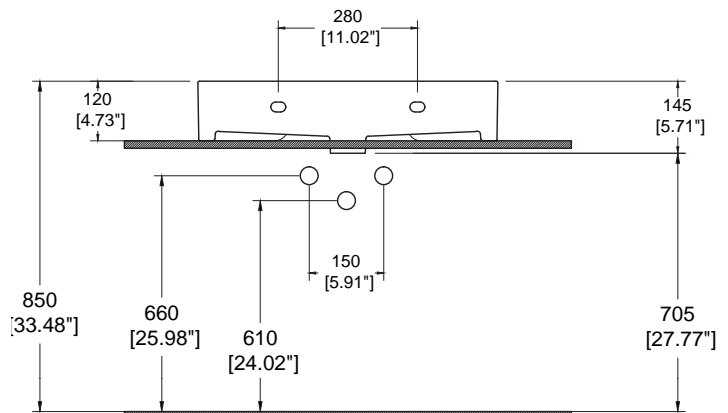

Metallic Console Leg

3930 0001 S Brushed Nickel

3930 0001 F Matte Black

3930 0001 G Matte Gold