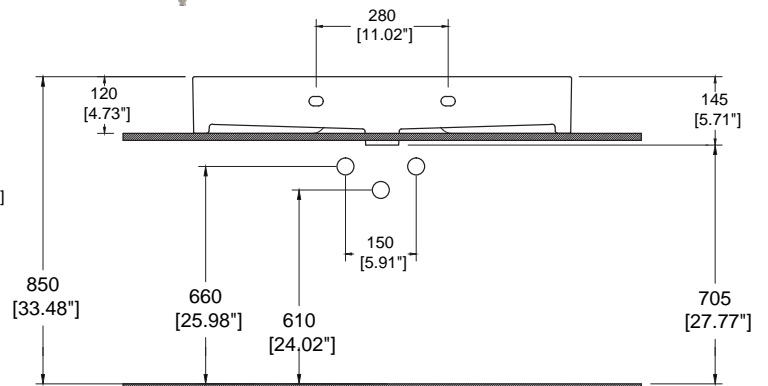

Metallic Console Leg
3930 0001 S Brushed Nickel
3930 0001 F Matte Black
3930 0001 G Matte Gold