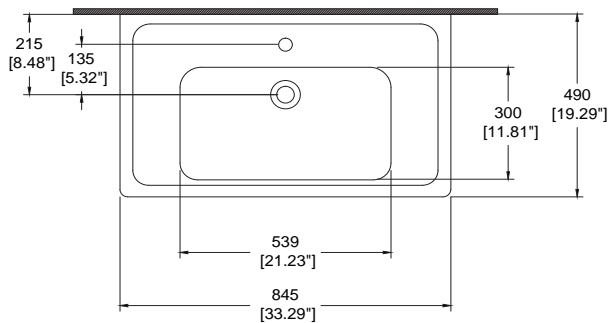

Technical Drawing