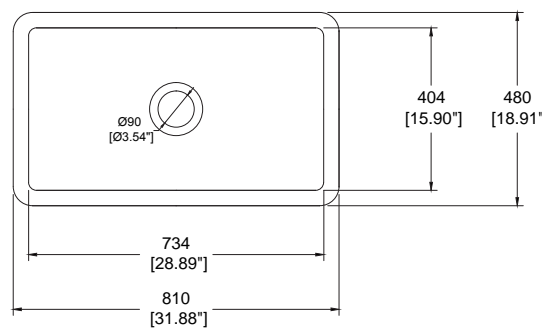

Included Accessories

Optional Accessories (Sold Separately) *Accessories only work with drop-in or semi-reveal installations