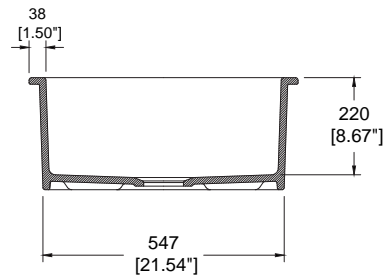

Included Accessories

Optional Accessories (Sold Separately) *Accessories only work with drop-in or semi-reveal installations