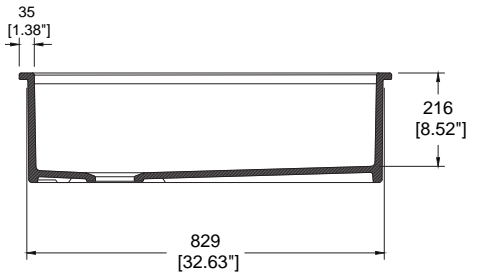

Included Accessories

SS Sink Rack
2300 2069
● SS

Wooden Cutting Board
2320 0006

Colander w/
Wooden Handles
2310 0007

SS Sink Strainer
2330 0001
● CH

Roller Mat
2350 0004

Optional Accessories (Sold Separately)

SS Sink Rack
2300 2069
● GM ● MB ● BG

Drain Cover
1220 XXX
(Available in 9 Colors)

Expandable
Colander
2310 0006

Prep Board w/
Knife Slots
And Colanders
2320 0008

SS Sink Strainer
2330 0001
● BG ● GM ● MW ● MB

Prep Board
w/ 3
Round Bowls
2320 0010

Prep Board
w/3
Rectangular
Bowls
2320 0012

Prep Board
Includes Large
Mixing Bowl
and Large
Colander
2320 0014