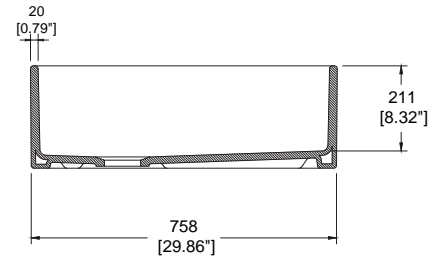

Included Accessories

SS Sink Rack
2300 2002
● SS

SS Sink Strainer
2330 0001
● CH

Optional Accessories (Sold Separately)

SS Sink Rack
2300 2002
● GM ● MB ● BG

SS Sink Strainer
2330 0001
● BG ● GM ● MW ● MB

Drain Cover
1220 XXX
(Available in 9 Colors)