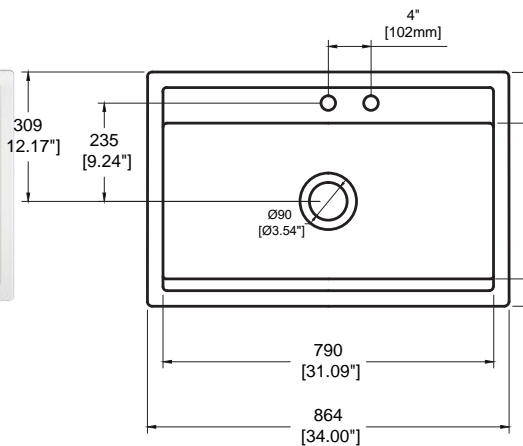

Technical Drawing

Included Accessories

SS Sink Rack
2300 2072
● SS

Wooden Cutting Board
(Inner Ledge)
2320 0006

Colander w/
Wooden Handles
(Inner Ledge)
2310 0007

Wooden Cutting Board/Covers
(Outer Ledge)
2320 0019 (x2)

SS Sink Strainer
2330 0001
● CH

Roller Mat
(Inner Ledge)
2350 0004

Roller Mat
(Outer Ledge)
2350 0005

Optional Accessories (Sold Separately)

SS Sink Rack
2300 2072
● GM ● MB ● BG

Colander Tray
2310 0005

Expandable
Colander
2310 0006

Drain Cover
1220 XXX
(Available in 9 Colors)

SS Sink Strainer
2330 0001
● BG ● GM ● MW ● MB

Prep Board w/
Knife Slots
And Colanders
2320 0008

Prep Board
w/ 3
Round Bowls
2320 0010

Prep Board
w/3
Rectangular
Bowls
2320 0012

Prep Board
Includes Large
Mixing Bowl
and Large
Colander
2320 0014