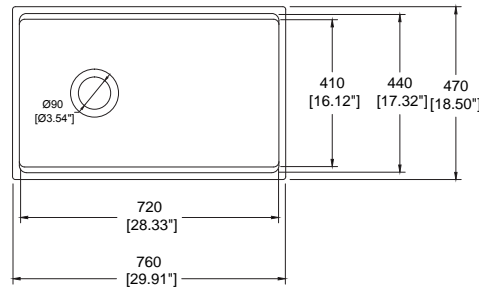

Technical Drawing

Included Accessories

SS Sink Rack
2300 2003
● SS

Wooden Cutting Board
2320 0001

Colander w/
Wooden Handles
2310 0003

SS Sink Rack
2300 2003
● GM ● MB ● BG

Colander Tray
2310 0005

Expandable
Colander
2310 0006

Drain Cover
1220 XXX
(Available in 9 Colors)

SS Sink Strainer
2330 0001
● CH

Roller Mat
2350 0001

SS Sink Strainer
2330 0001
● BG ● GM ● MW ● MB

Prep Board w/
Knife Slots And
Colanders
2320 0009

Prep Board w/ 3
Round Bowls
2320 0011

Prep Board w/3
Rectangular Bowls
2320 0013

Prep Board
Includes Large
Mixing Bowl and
Large Colander
2320 0015