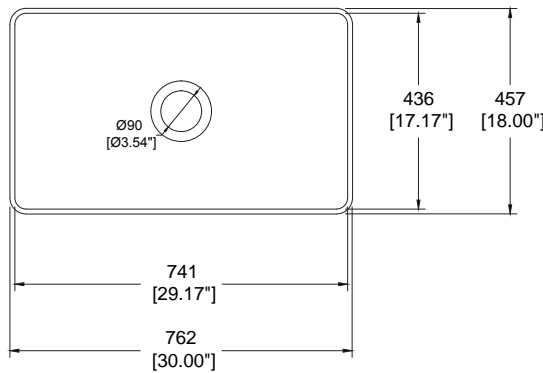

Included Accessories

SS Sink Rack
2300 2015
● SS

SS Sink Strainer
2330 0001
● CH

Optional Accessories (Sold Separately)

SS Sink Rack
2300 2015
● GM ● MB ● BG

SS Sink Strainer
2330 0001
● BG ● GM ● MW ● MB

Expandable Colander
2310 0006

Drain Cover
1220 XXX
(Available in 9 Colors)