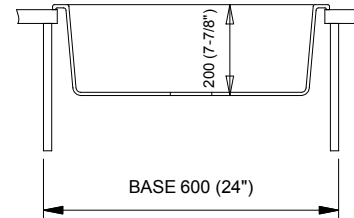

Technical Drawing

Included Accessories

CH

Optional Accessories (Sold Separately)

BG GM MW MB