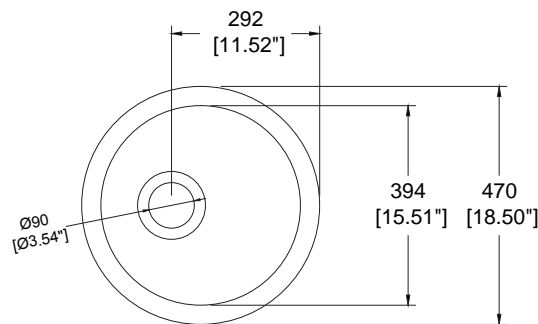

Included Accessories

Optional Accessories (Sold Separately)