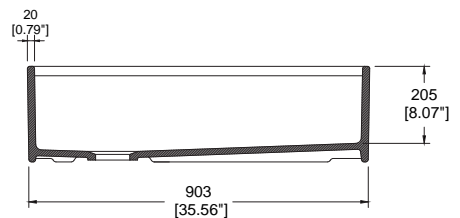

Technical Drawing

Included Accessories

SS Sink Rack
2300 2005
● SS

Wooden Cutting Board
2320 0001

Colander w/
Wooden Handles
2310 0003

SS Sink Rack
2300 2005
● GM ● MB ● BG

Colander Tray
2310 0005

Expandable
Colander
2310 0006

Drain Cover
1220 XXX
(Available in 9 Colors)

SS Sink Strainer
2330 0001
● CH

Roller Mat
2350 0001

SS Sink Strainer
2330 0001
● BG ● GM ● MW ● MB

Prep Board w/
Knife Slots And
Colanders
2320 0009

Prep Board w/ 3
Round Bowls
2320 0011

Prep Board w/3
Rectangular Bowls
2320 0013

Prep Board
Includes Large
Mixing Bowl and
Large Colander
2320 0015

Optional Accessories (Sold Separately)