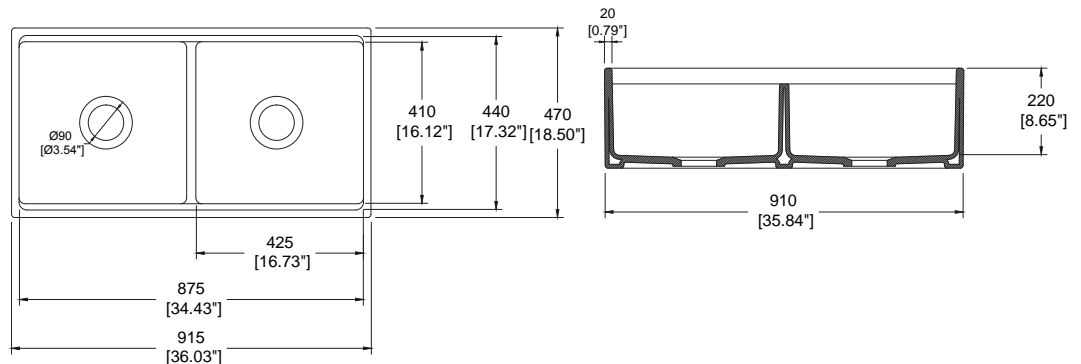

Included Accessories