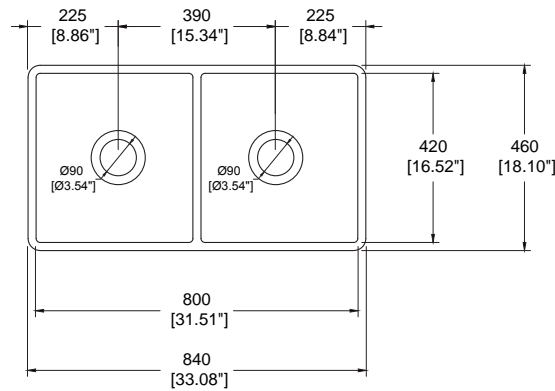

Included Accessories

SS Sink Rack
2300 2016 (x2)
SS

SS Sink Strainer
2330 0001 (x2)
CH

Optional Accessories (Sold Separately)

SS Sink Rack
2300 2016 (x2)
GM MB BG

SS Sink Strainer
2330 0001 (x2)
BG GM MW MB

Expandable Colander
2310 0006

Drain Cover
1220 XXX
(Available in 9 Colors)