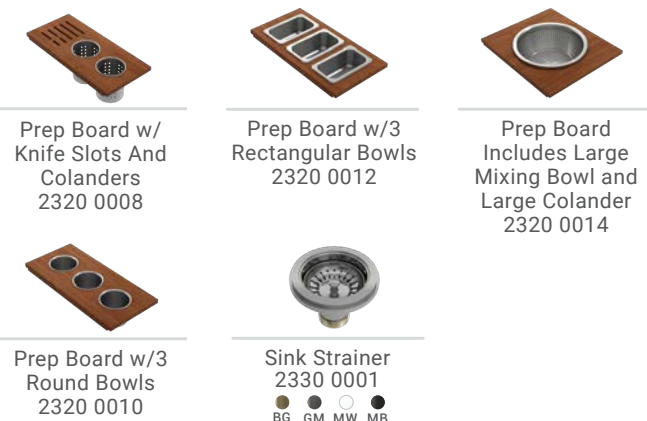

Optional Accessories (Sold Separately)