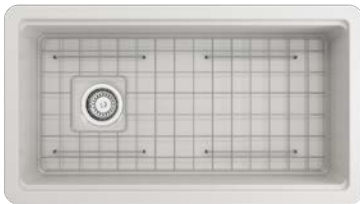

Included Accessories

SS Sink Rack
2300 2069
● SS

Wooden Cutting Board
2320 0006

Colander w/
Wooden Handles
2310 0007

SS Sink Strainer
2330 0001
● CH

Roller Mat
2350 0004

Optional Accessories (Sold Separately)

SS Sink Rack
2300 2069
● GM ● MB ● BG

Drain Cover
1220 XXX
(Available in 9 Colors)

Expandable
Colander
2310 0006

Prep Board w/
Knife Slots
And Colanders
2320 0008

SS Sink Strainer
2330 0001
● BG ● GM ● MW ● MB

Prep Board
w/ 3
Round Bowls
2320 0010

Prep Board
w/3
Rectangular
Bowls
2320 0012

Prep Board
Includes Large
Mixing Bowl
and Large
Colander
2320 0014