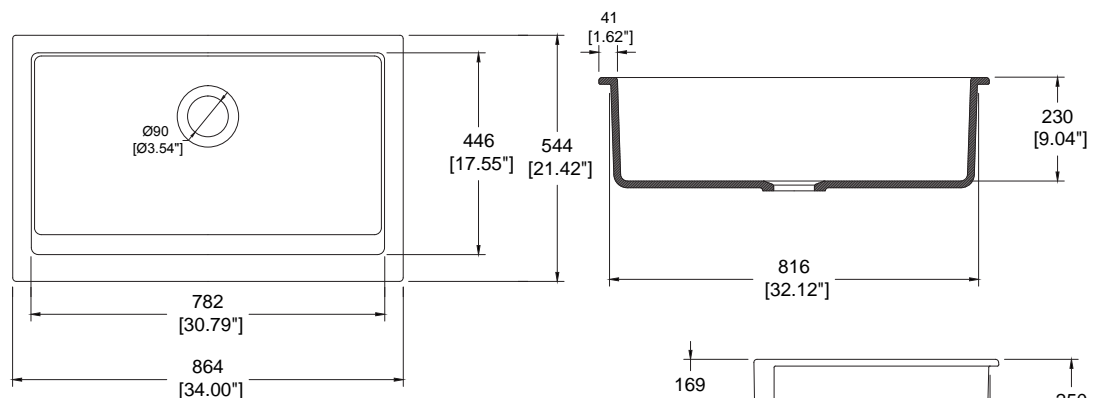

Included Accessories

SS Sink Rack
2300 2035

SS

SS Sink Strainer
2330 0001

CH

Optional Accessories (Sold Separately)

SS Sink Rack
2300 2035

GM MB BG

Colander w/
Wooden Handles
2310 0008

Wooden Cutting
Board
2320 0004

SS Sink Strainer
2330 0001

BG GM MW MB

Drain Cover
1220 XXX
(Available in 9 Colors)

Roller Mat
2350 0005