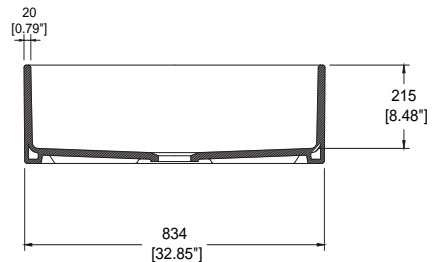

Included Accessories

SS Sink Rack
2300 2004
● SS

SS Sink Strainer
2330 0001
● CH

Optional Accessories (Sold Separately)

SS Sink Rack
2300 2004
● GM ● MB ● BG

Drain Cover
1220 XXX
(Available in 9 Colors)

SS Sink Strainer
2330 0001
● BG ● GM ● MW ● MB