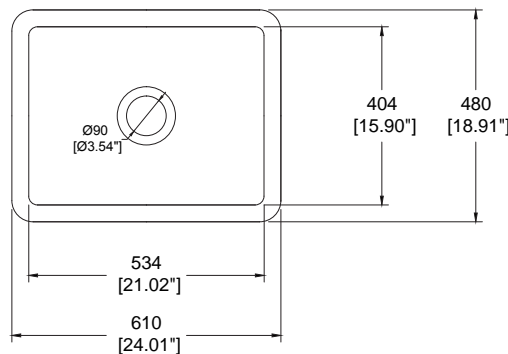

Included Accessories

Optional Accessories (Sold Separately) *Accessories only work with drop-in or semi-reveal installations