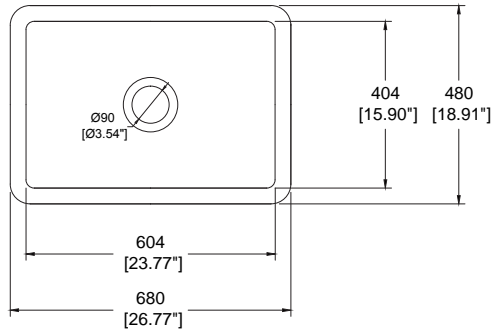

Included Accessories

Optional Accessories (Sold Separately)

*Accessories only work with drop-in or semi-reveal installations