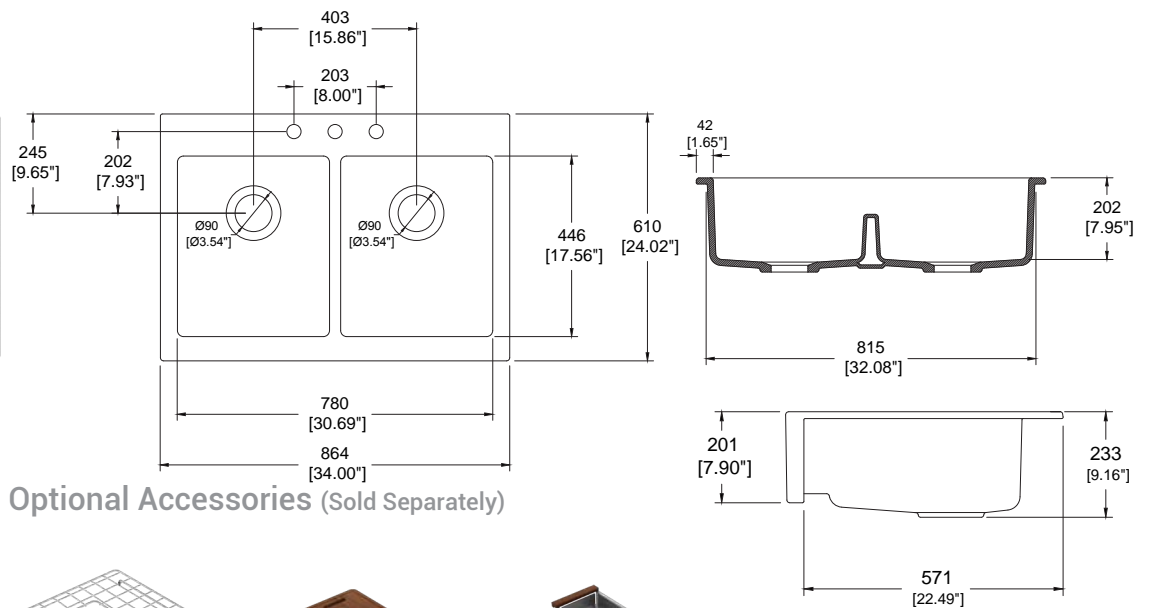

Included Accessories

SS Sink Rack
2300 2036 (x2)

SS

SS Sink Strainer
2330 0001 (x2)

CH

Optional Accessories (Sold Separately)

SS Sink Rack
2300 2036 (x2)

GM MB BG

SS Sink Strainer
2330 0001 (x2)

BG GM MW MB

Wooden Cutting Board
2320 0004

Roller Mat
2350 0005

Colander w/
Wooden Handles
2310 0008

Drain Cover
1220 XXX
(Available in 9 Colors)