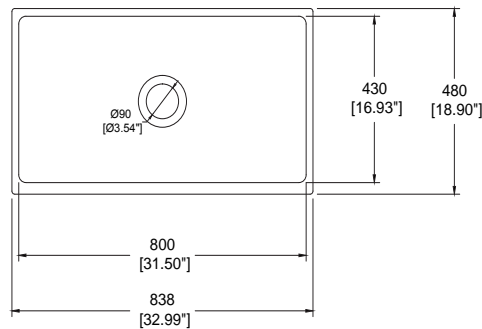

Included Accessories

SS Sink Rack
2300 2004
● SS

SS Sink Strainer
2330 0001
● CH

Optional Accessories (Sold Separately)

SS Sink Rack
2300 2004
● GM ● MB ● BG

Drain Cover
1220 XXX
(Available in 9 Colors)

SS Sink Strainer
2330 0001
● BG ● GM ● MW ● MB