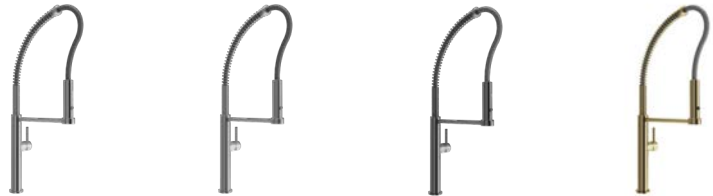

BAVENO PRO

23.5" tall x 9" wide
Lift-Up Kitchen Faucet

2027 0001 CH (Chrome)
2027 0001 SS (Stainless Steel)
2027 0001 GM (Gun Metal)
2027 0001 BG (Brushed Gold)