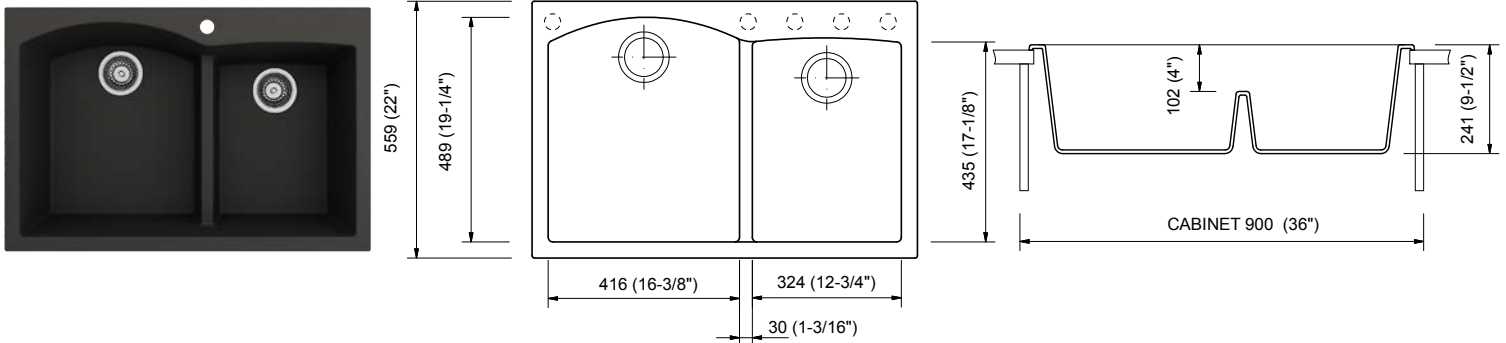

Included Accessories

Optional Accessories (Sold Separately)