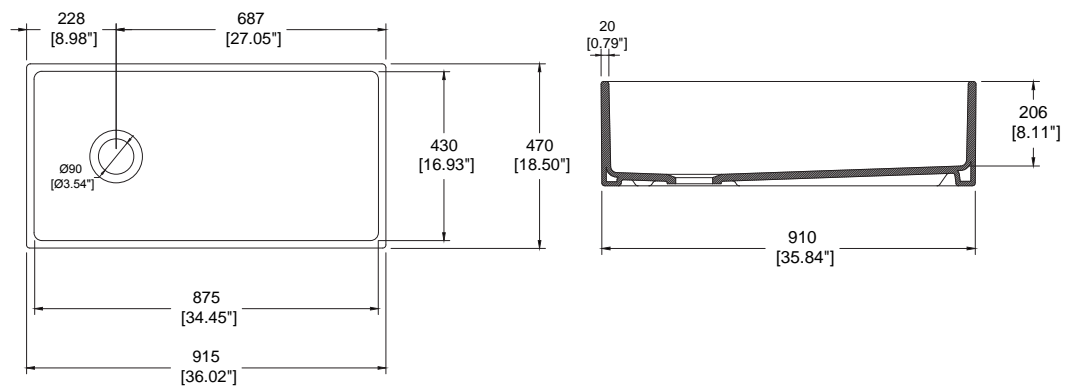

Included Accessories

SS Sink Rack
2300 2005
● SS

SS Sink Strainer
2330 0001
● CH

Optional Accessories (Sold Separately)

SS Sink Rack
2300 2005
● GM ● MB ● BG

Drain Cover
1220 XXX
(Available in 9 Colors)

SS Sink Strainer
2330 0001
● BG ● GM ● MW ● MB