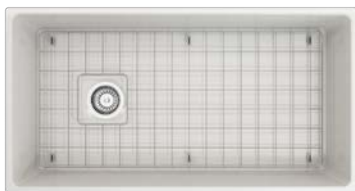

Included Accessories

SS Sink Rack
2300 2005
● SS

SS Sink Strainer
2330 0001
● CH

Optional Accessories (Sold Separately)

SS Sink Rack
2300 2005
● GM ● MB ● BG

Drain Cover
1220 XXX
(Available in 9 Colors)

SS Sink Strainer
2330 0001
● BG ● GM ● MW ● MB