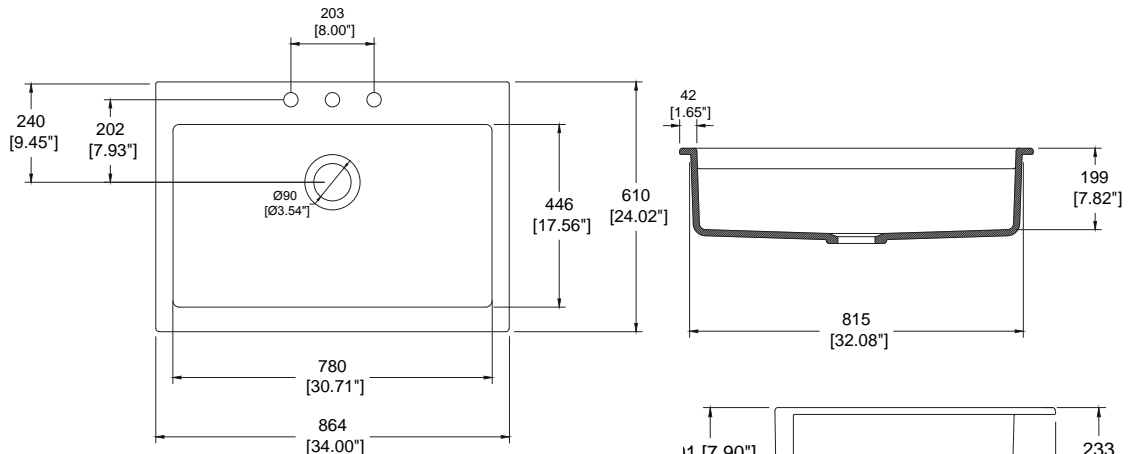

Included Accessories

SS

CH

Optional Accessories (Sold Separately)

GM MB BG

BG GM MW MB