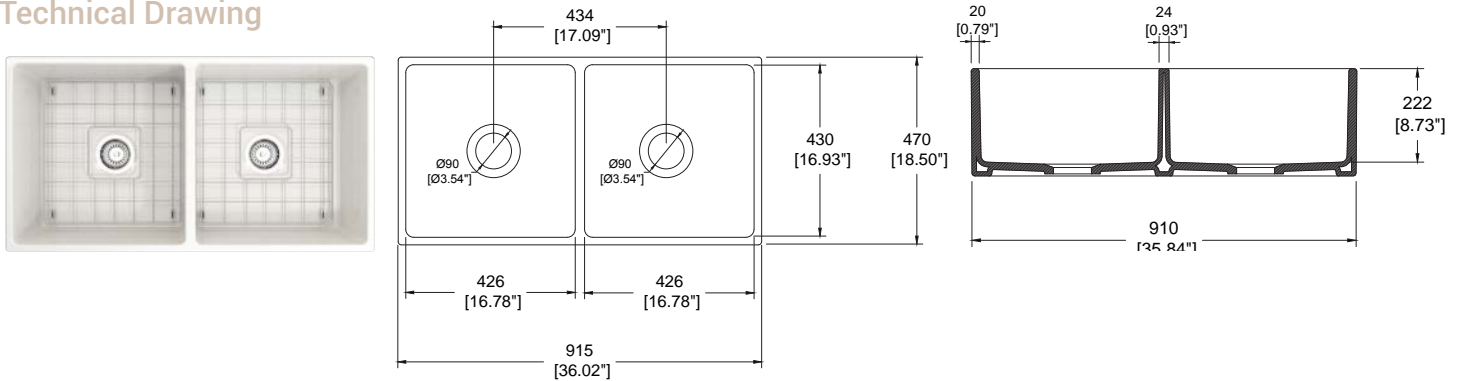

Technical Drawing

Included Accessories

Optional Accessories (Sold Separately)

SS Sink Rack
2300 2007 (x2)
● SS

SS Sink Strainer
2330 0001 (x2)
● CH

SS Sink Rack
2300 2007 (x2)
● GM ● MB ● BG

SS Sink Strainer
2330 0001 (x2)
● BG ● GM ● MW ● MB

Drain Cover
1220 XXX
(Available in 9 Colors)