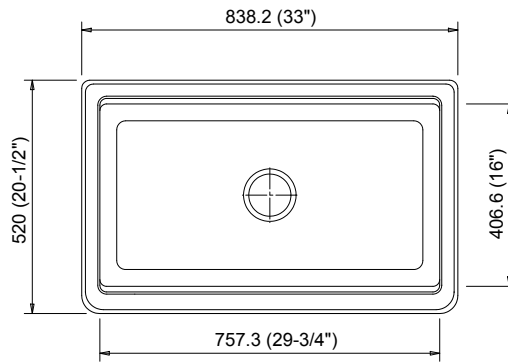

Technical Drawing

Included Accessories

CH

Optional Accessories (Sold Separately)

BG GM MW MB