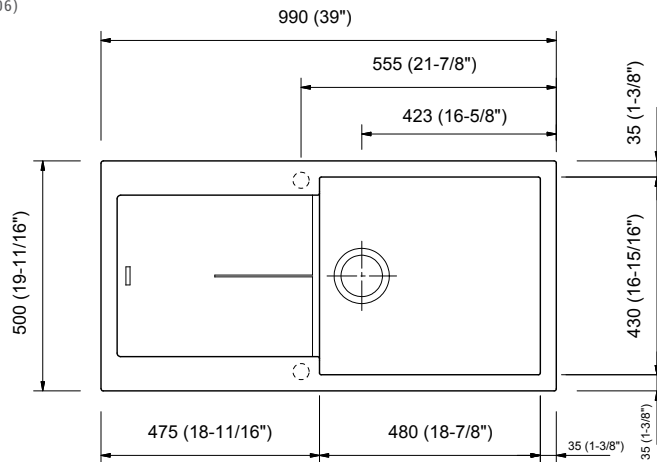

Standart Colors

Technical Drawing