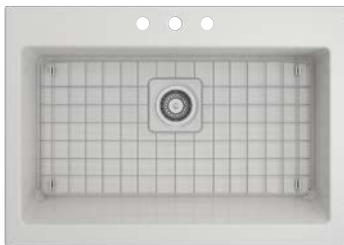

Included Accessories

SS

CH

Optional Accessories (Sold Separately)

GM MB BG

BG GM MW MB