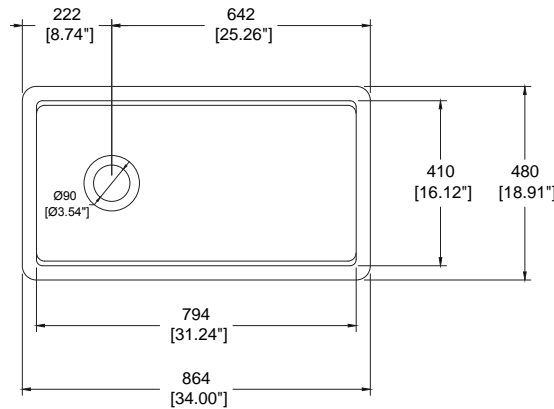

Included Accessories

SS Sink Rack
2300 2069
● SS

Wooden Cutting Board
2320 0006

Colander w/
Wooden Handles
2310 0007

SS Sink Strainer
2330 0001
● CH

Roller Mat
2350 0004

Optional Accessories (Sold Separately)

SS Sink Rack
2300 2069
● GM ● MB ● BG

Drain Cover
1220 XXX
(Available in 9 Colors)

Expandable
Colander
2310 0006

Prep Board w/
Knife Slots
And Colanders
2320 0008

SS Sink Strainer
2330 0001
● BG ● GM ● MW ● MB

Prep Board
w/ 3
Round Bowls
2320 0010

Prep Board
w/3
Rectangular
Bowls
2320 0012

Prep Board
Includes Large
Mixing Bowl
and Large
Colander
2320 0014