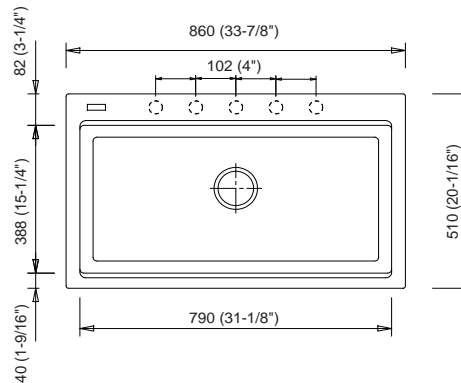

BAVENO LUX 34"

1616-XXX-0126
UNDERMOUNT / DROP-IN
HIDE-AWAY KITCHEN SINK

Features

- Italian Granite
- Finished lip, may be undermounted or dropped-in
- Pre-drilled for a single-hole faucet / prescored for easy punch out of additional holes as needed
- 3.5" drain
- Chrome strainer and select accessories included; additional accessories optional

Dimensions

- 33.75" x 20" x 9.5"
  (857x520x241mm)

Standard Colors

Technical Drawing

Included Accessories

Optional Accessories (Sold Separately)