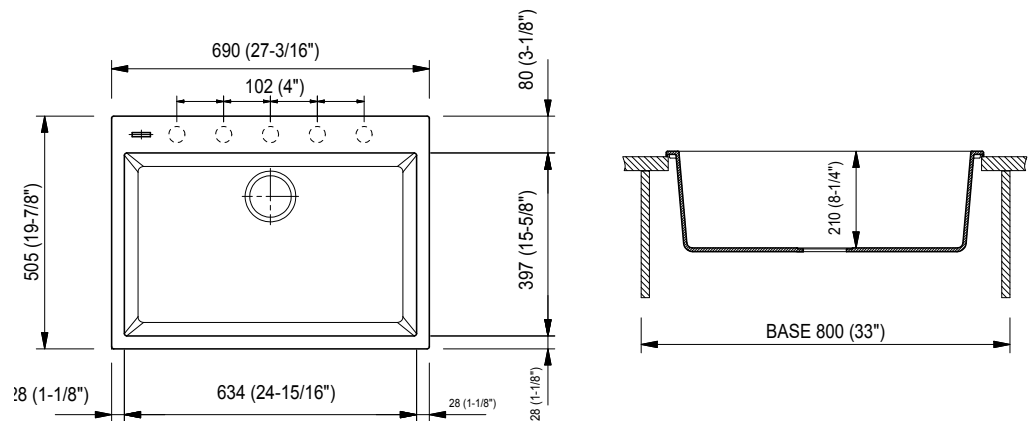

Included Accessories

CH

Optional Accessories (Sold Separately)

BG GM MW MB