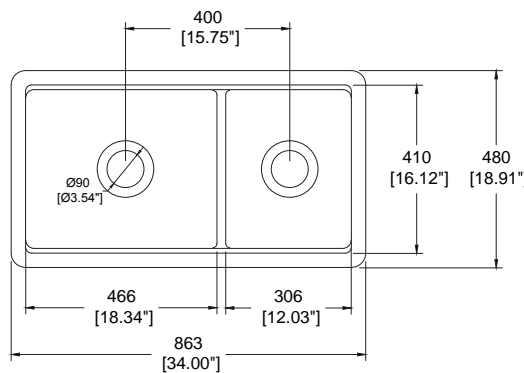

Included Accessories

Optional Accessories (Sold Separately)