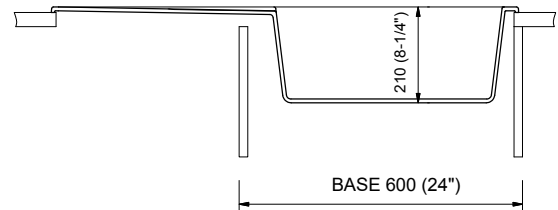

Optional Accessories (Sold Separately)