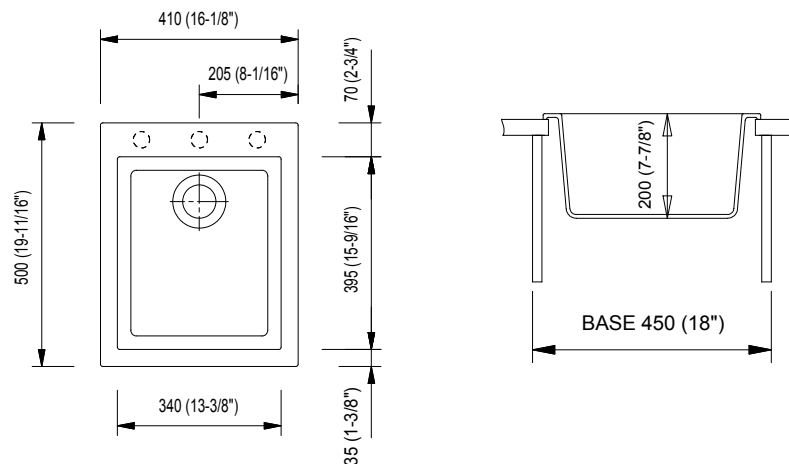

Included Accessories

CH

Optional Accessories (Sold Separately)

BG GM MW MB