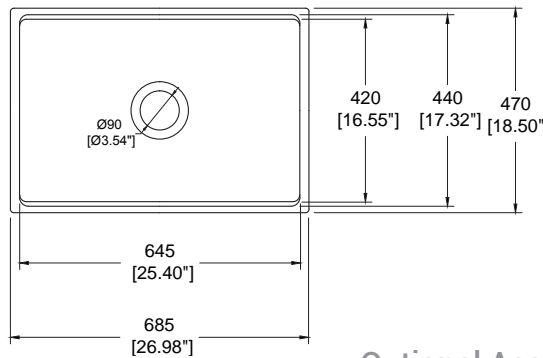

Technical Drawing

Included Accessories

SS Sink Rack
2300 2059
● SS

Wooden Cutting Board
2320 0001

Colander w/
Wooden Handles
2310 0003

Prep Board w/
Knife Slots And
Colanders
2320 0009

Colander Tray
2310 0005

Expandable
Colander
2310 0006

SS Sink Rack
2300 2059
● GM ● MB ● BG

SS Sink Strainer
2330 0001
● CH

Roller Mat
2350 0001

Prep Board
Includes Large
Mixing Bowl and
Large Colander
2320 0015

Prep Board w/ 3
Round Bowls
2320 0011

Prep Board w/3
Rectangular Bowls
2320 0013

Drain Cover
1220 XXX
(Available in 9 Colors)

SS Sink Strainer
2330 0001
● BG ● GB ● MW ● MB

Optional Accessories (Sold Separately)