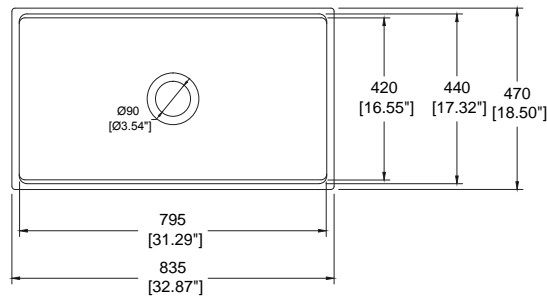

Technical Drawing

Included Accessories