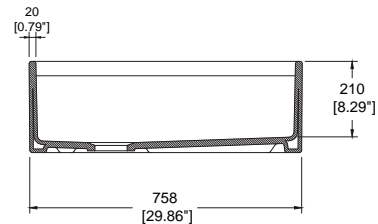

Technical Drawing

Included Accessories

SS Sink Rack
2300 2003
● SS

Wooden Cutting Board
2320 0001

Colander w/
Wooden Handles
2310 0003

SS Sink Rack
2300 2003
● GM ● MB ● BG

Colander Tray
2310 0005

Expandable
Colander
2310 0006

Drain Cover
1220 XXX
(Available in 9 Colors)

SS Sink Strainer
2330 0001
● CH

Roller Mat
2350 0001

SS Sink Strainer
2330 0001
● BG ● GM ● MW ● MB

Prep Board w/
Knife Slots And
Colanders
2320 0009

Prep Board w/ 3
Round Bowls
2320 0011

Prep Board w/3
Rectangular Bowls
2320 0013

Prep Board
Includes Large
Mixing Bowl and
Large Colander
2320 0015