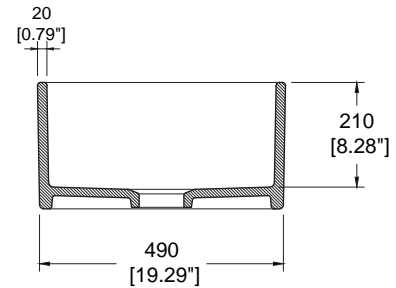

Standard Color

Special Color

Premium Colors

Technical Drawing