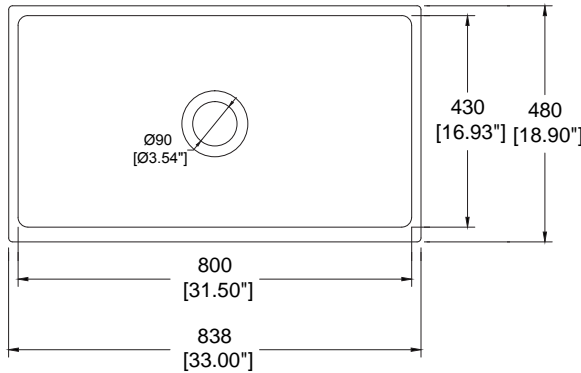

Technical Drawing

Included Accessories

SS Sink Rack
2300 2004

SS

SS Sink Strainer
2330 0001

CH

Optional Accessories (Sold Separately)

SS Sink Rack
2300 2004

GM MB BG

Drain Cover
1220 XXX
(Available in 9 Colors)

SS Sink Strainer
2330 0001

BG GM MW MB