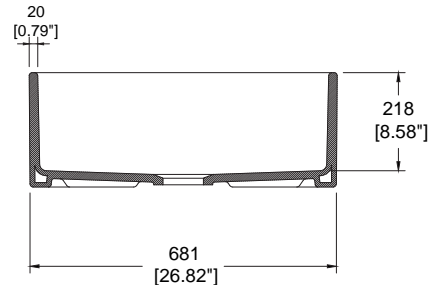

Technical Drawing

Included Accessories

SS Sink Rack
2300 2001

SS

SS Sink Strainer
2330 0001

CH

Optional Accessories (Sold Separately)

SS Sink Rack
2300 2001

GM MB BG

Drain Cover
1220 XXX
(Available in 9 Colors)

SS Sink Strainer
2330 0001

BG GM MW MB