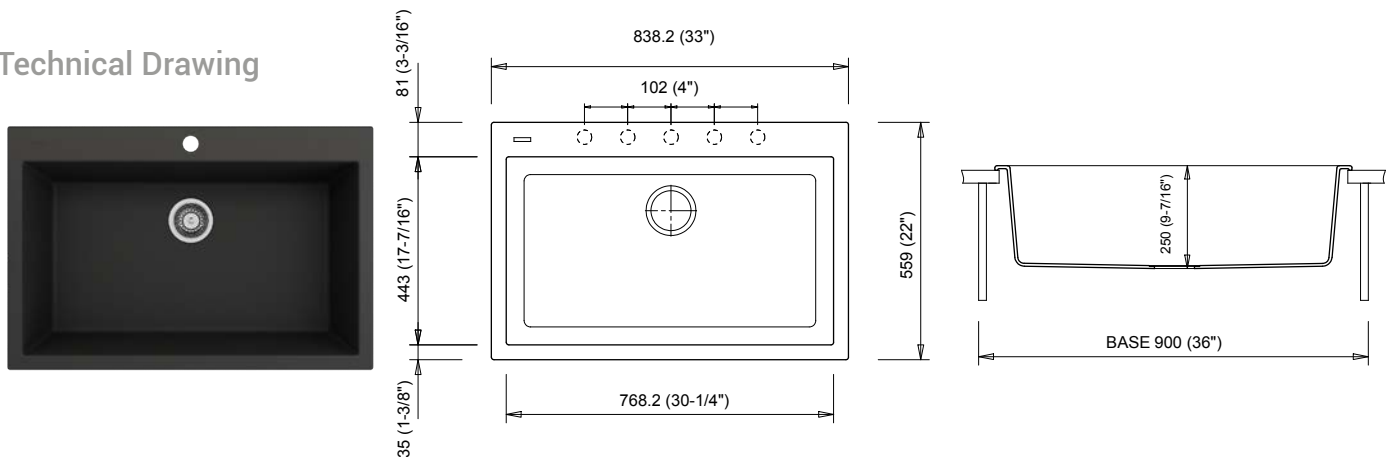

Standard Colors

Technical Drawing