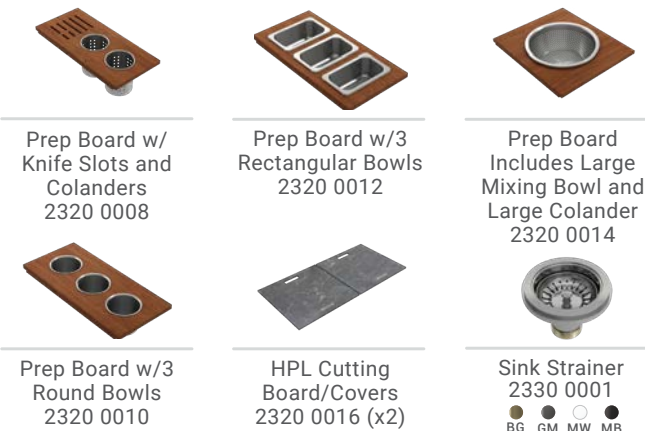

Optional Accessories (Sold Separately)