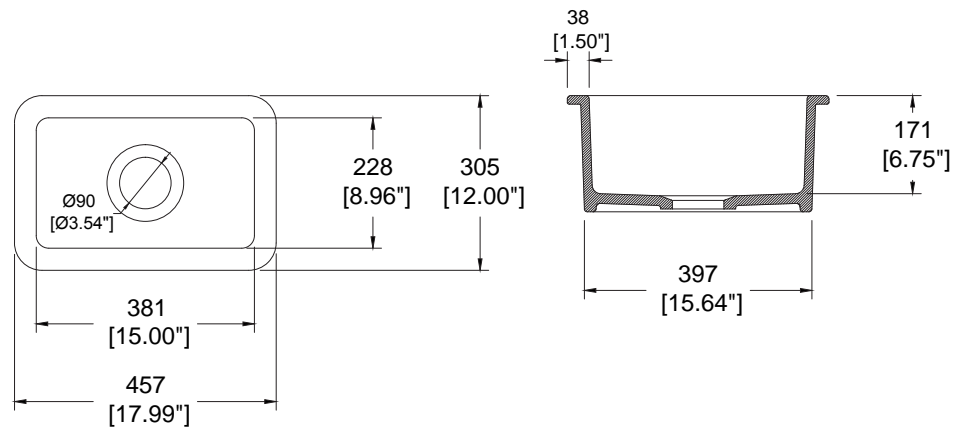

Included Accessories

SS Sink Strainer
2330 0001
CH

Optional Accessories (Sold Separately)

SS Sink Strainer
2330 0001
BG GM MW MB

Drain Cover
1220 XXX
(Available in 9 Colors)