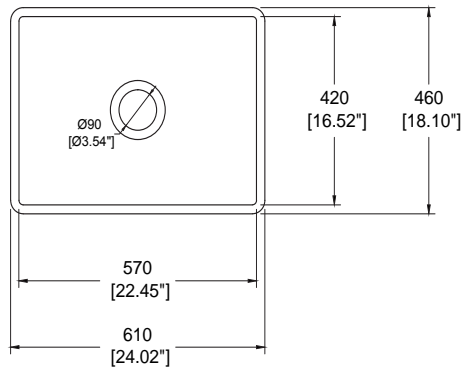

Standard Color

Special Color

Premium Colors

Technical Drawing