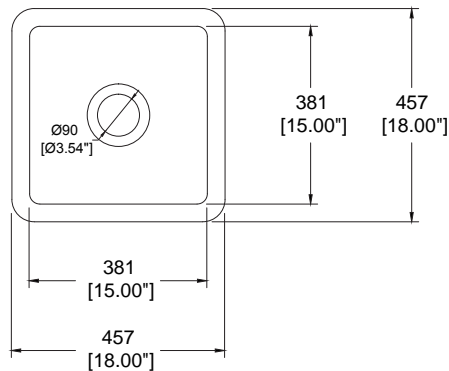

Included Accessories

Optional Accessories (Sold Separately)

*Accessories only work with drop-in or semi-reveal installations