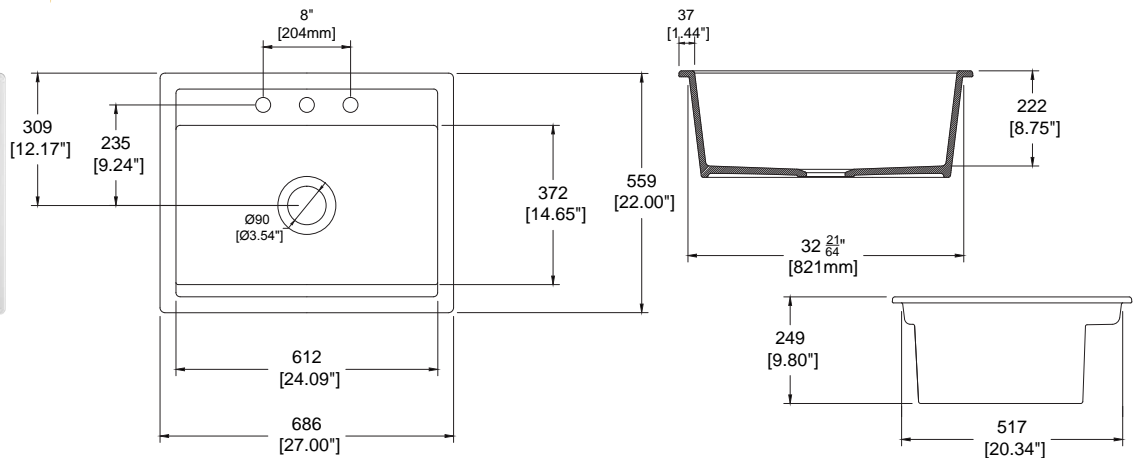

Included Accessories

Optional Accessories (Sold Separately)