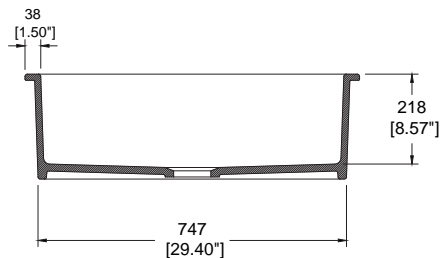

Included Accessories

Optional Accessories (Sold Separately) *Accessories only work with drop-in or semi-reveal installations