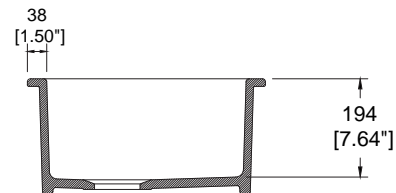

Included Accessories

Optional Accessories (Sold Separately)