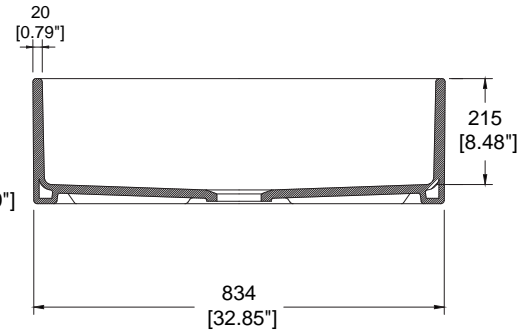

Technical Drawing

Included Accessories

SS Sink Rack
2300 2004

SS

SS Sink Strainer
2330 0001

CH

Optional Accessories (Sold Separately)

SS Sink Rack
2300 2004

GM MB BG

Drain Cover
1220 XXX
(Available in 9 Colors)

SS Sink Strainer
2330 0001

BG GM MW MB