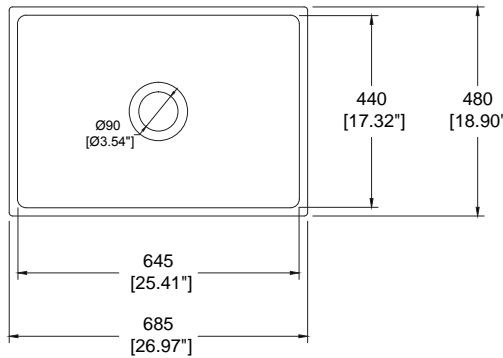

Technical Drawing

Included Accessories

SS Sink Rack
2300 2001

SS

SS Sink Strainer
2330 0001

CH

Optional Accessories (Sold Separately)

SS Sink Rack
2300 2001

GM MB BG

Drain Cover
1220 XXX
(Available in 9 Colors)

SS Sink Strainer
2330 0001

BG GM MW MB