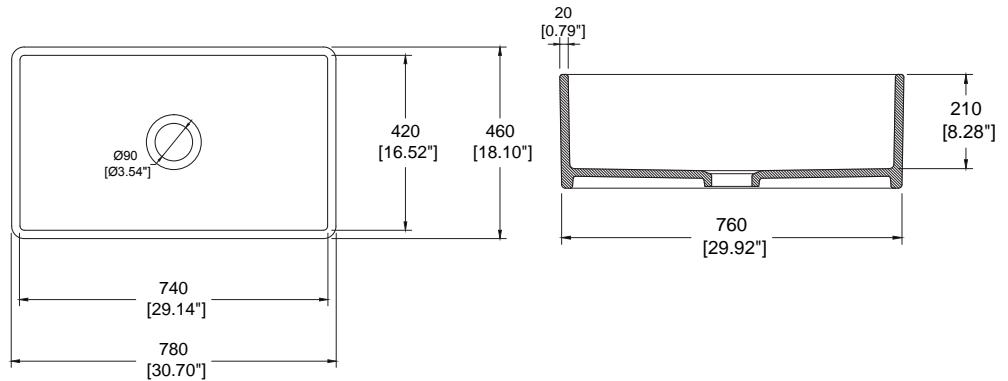

Included Accessories

SS Sink Rack
2300 2015
● SS

SS Sink Strainer
2330 0001
● CH

Optional Accessories (Sold Separately)

SS Sink Rack
2300 2015
● GM ● MB ● BG

SS Sink Strainer
2330 0001
● BG ● GM ● MW ● MB

Expandable Colander
2310 0006

Drain Cover
1220 XXX
(Available in 9 Colors)