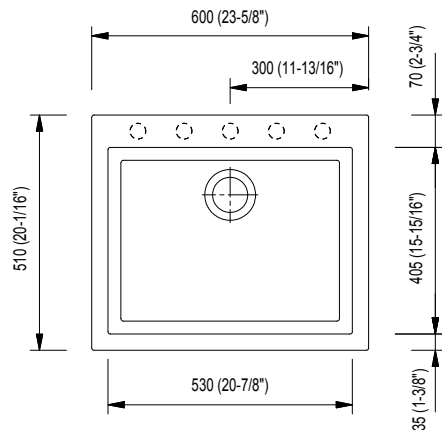

Included Accessories

CH

Optional Accessories (Sold Separately)

BG GM MW MB