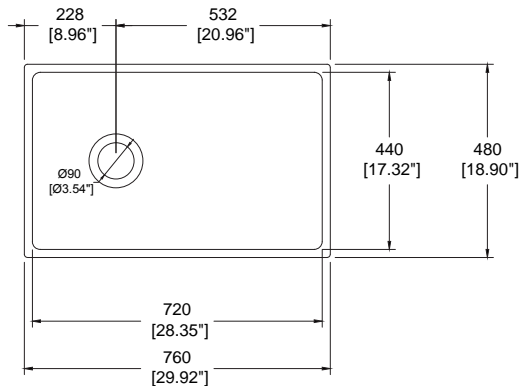

Included Accessories

SS Sink Rack
2300 2002
● SS

SS Sink Strainer
2330 0001
● CH

Optional Accessories (Sold Separately)

SS Sink Rack
2300 2002
● GM ● MB ● BG

SS Sink Strainer
2330 0001
● BG ● GM ● MW ● MB

Drain Cover
1220 XXX
(Available in 9 Colors)