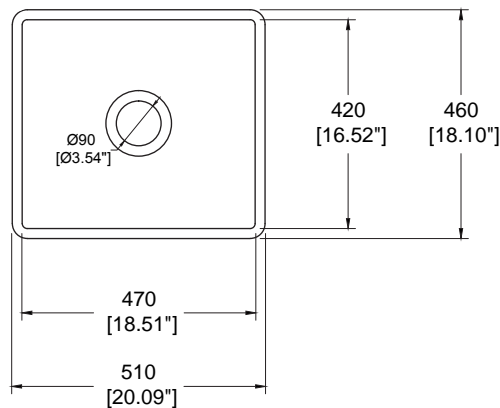

Standard Color

Special Color

Premium Colors

Technical Drawing