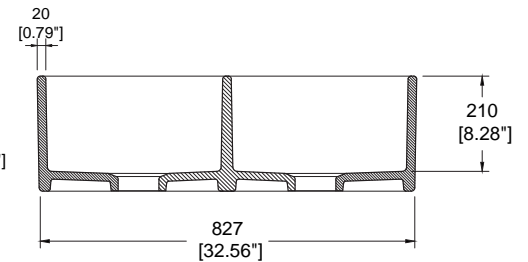

Included Accessories

SS Sink Rack
2300 2016 (x2)
SS

SS Sink Strainer
2330 0001 (x2)
CH

Optional Accessories (Sold Separately)

SS Sink Rack
2300 2016 (x2)
GM MB BG

SS Sink Strainer
2330 0001 (x2)
BG GM MW MB

Expandable Colander
2310 0006

Drain Cover
1220 XXX
(Available in 9 Colors)