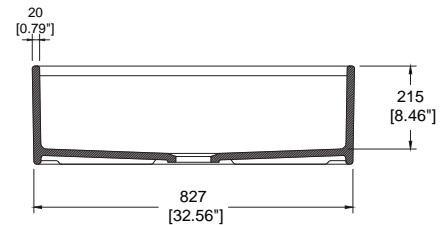

Technical Drawing

Included Accessories