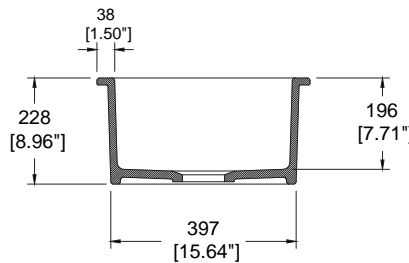

Included Accessories

Optional Accessories (Sold Separately)

*Accessories only work with drop-in or semi-reveal installations