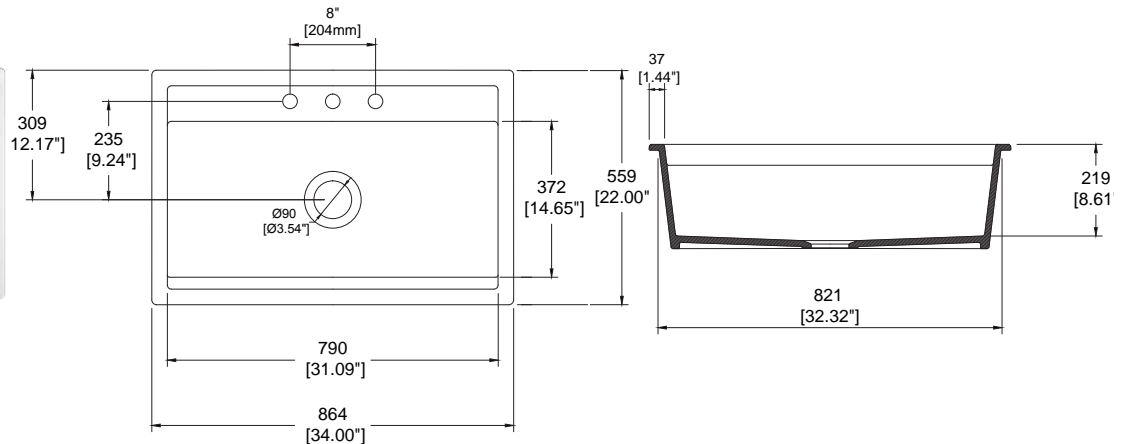

Included Accessories

Optional Accessories (Sold Separately)