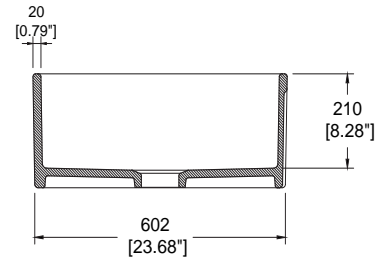

Standard Color

Special Color

Premium Colors

Technical Drawing