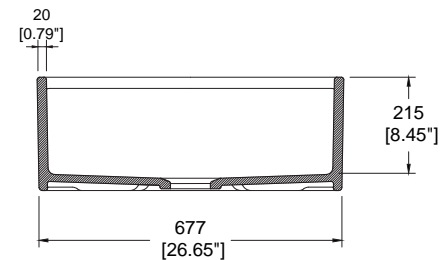

Technical Drawing

Included Accessories

SS Sink Rack
2300 2059
● SS

Wooden Cutting Board
2320 0001

Colander w/
Wooden Handles
2310 0003

Prep Board w/
Knife Slots And
Colanders
2320 0009

Colander Tray
2310 0005

Expandable
Colander
2310 0006

SS Sink Rack
2300 2059
● GM ● MB ● BG

SS Sink Strainer
2330 0001
● CH

Roller Mat
2350 0001

Prep Board
Includes Large
Mixing Bowl and
Large Colander
2320 0015

Prep Board w/ 3
Round Bowls
2320 0011

Prep Board w/3
Rectangular Bowls
2320 0013

Drain Cover
1220 XXX
(Available in 9 Colors)

SS Sink Strainer
2330 0001
● BG ● GB ● MW ● MB

Optional Accessories (Sold Separately)