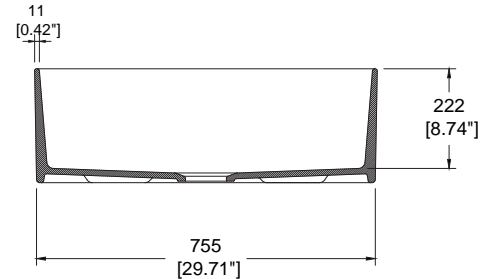

Included Accessories

SS Sink Rack
2300 2015
● SS

SS Sink Strainer
2330 0001
● CH

Optional Accessories (Sold Separately)

SS Sink Rack
2300 2015
● GM ● MB ● BG

SS Sink Strainer
2330 0001
● BG ● GM ● MW ● MB

Expandable Colander
2310 0006

Drain Cover
1220 XXX
(Available in 9 Colors)