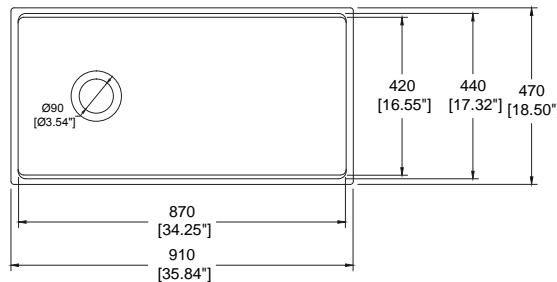

Technical Drawing

Included Accessories

SS Sink Rack
2300 2005
● SS

Wooden Cutting Board
2320 0001

Colander w/
Wooden Handles
2310 0003

SS Sink Rack
2300 2005
● GM ● MB ● BG

Colander Tray
2310 0005

Expandable
Colander
2310 0006

Drain Cover
1220 XXX
(Available in 9 Colors)

SS Sink Strainer
2330 0001
● CH

Roller Mat
2350 0001

SS Sink Strainer
2330 0001
● BG ● GM ● MW ● MB

Prep Board w/
Knife Slots And
Colanders
2320 0009

Prep Board w/ 3
Round Bowls
2320 0011

Prep Board w/3
Rectangular Bowls
2320 0013

Prep Board
Includes Large
Mixing Bowl and
Large Colander
2320 0015

Optional Accessories (Sold Separately)