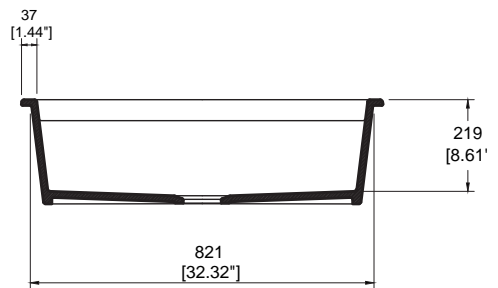

Technical Drawing

Included Accessories

SS Sink Rack
2300 2072
● SS

Wooden Cutting Board
(Inner Ledge)
2320 0006

Colander w/
Wooden Handles
(Inner Ledge)
2310 0007

Wooden Cutting Board/Covers
(Outer Ledge)
2320 0019 (x2)

SS Sink Strainer
2330 0001
● CH

Roller Mat
(Inner Ledge)
2350 0004

Roller Mat
(Outer Ledge)
2350 0005

Optional Accessories (Sold Separately)

SS Sink Rack
2300 2072
● GM ● MB ● BG

Colander Tray
2310 0005

Expandable
Colander
2310 0006

Drain Cover
1220 XXX
(Available in 9 Colors)

SS Sink Strainer
2330 0001
● BG ● GM ● MW ● MB

Prep Board w/
Knife Slots
And Colanders
2320 0008

Prep Board
w/ 3
Round Bowls
2320 0010

Prep Board
w/3
Rectangular
Bowls
2320 0012

Prep Board
Includes Large
Mixing Bowl
and Large
Colander
2320 0014