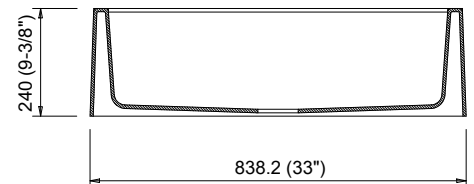

Technical Drawing

Included Accessories

CH

Optional Accessories (Sold Separately)

BG GM MW MB