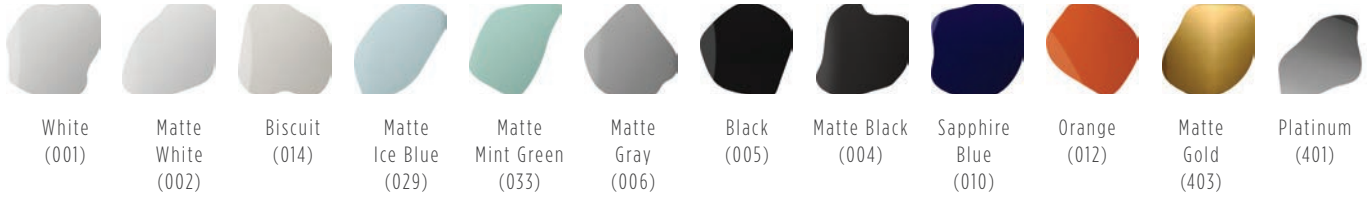

AVAILABLE COLORS:

1478-033-0125
Matte Mint Green

SOTTILE

Vessel Lavatory
1478-XXX-0125