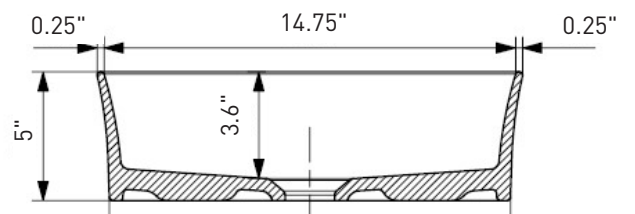

Metallic Colors

Matte Gold (403), Platinum (401)