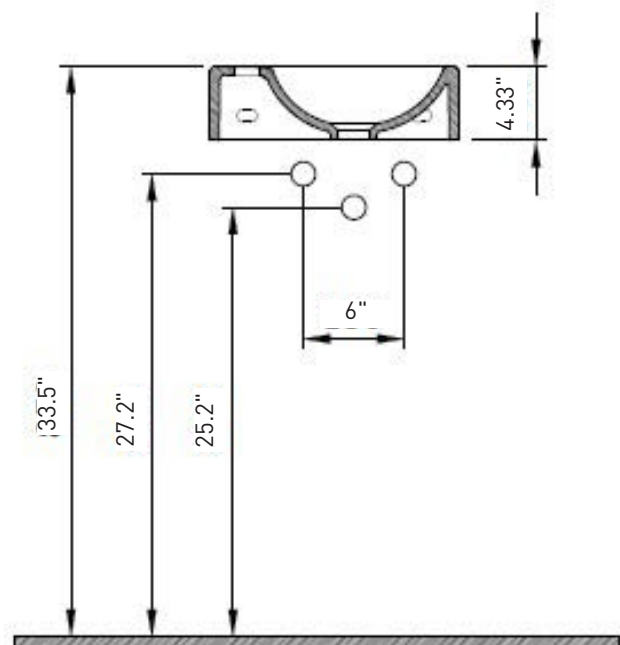

AVAILABLE COLORS:

MILANO

Counter Sink
(May be wall-mounted)
1418-XXX-0126

Features

- Fine Fireclay construction
- Single-hole faucet setting on left-side-facing, without overflow hole
- Wall-mounting hardware included
- Compatible with 7020-XXXX-1418 cabinet base

Dimensions

14.75"x9"x4.5"

Standard Color

White (001)

Special Color

Biscuit (014)

Premium Colors

Matte White (002), Matte Ice Blue (029), Matte Mint Green (033), Matte Gray (006), Black (005), Matte Black (004), Sapphire Blue (010), Orange (012)