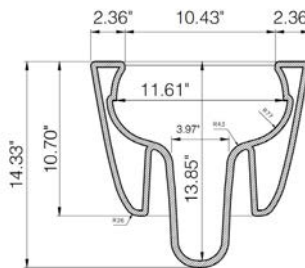

Dimensions

13.5"x21" (height adjustable)

Standard Color

White (001)

Special Color

Biscuit (014)

Premium Colors

Matte White (002), Black (005),
Matte Black (004)