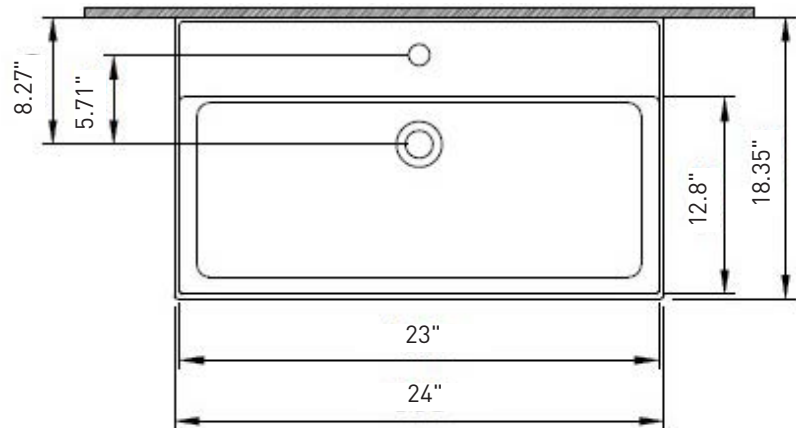

Metallic Console Leg

- **3930 0001 S** Brushed Nickel
- **3930 0001 F** Matte Black
- **3930 0001 G** Matte Gold