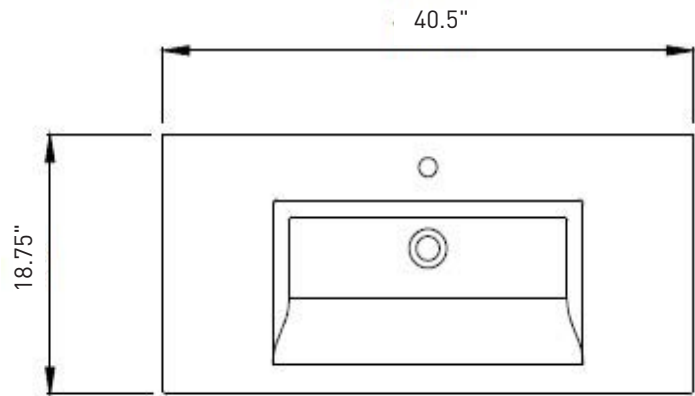

Premium Colors

Matte White (002), Black (005), Matte Black (004)