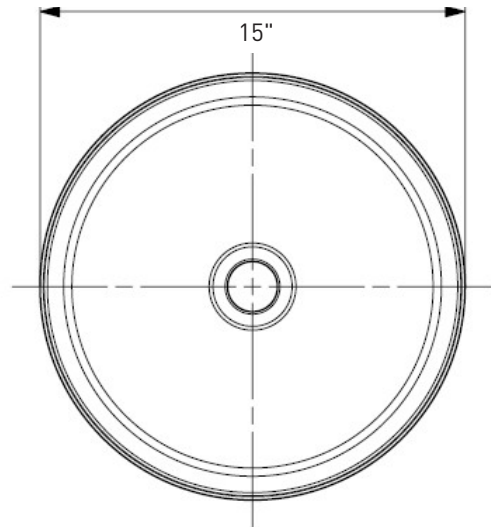

Metallic Colors

Matte Gold (403), Platinum (401)