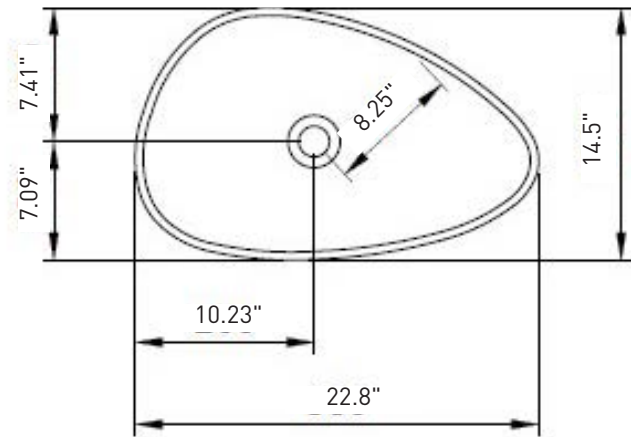

Metallic Colors

Matte Gold (403), Platinum (401)