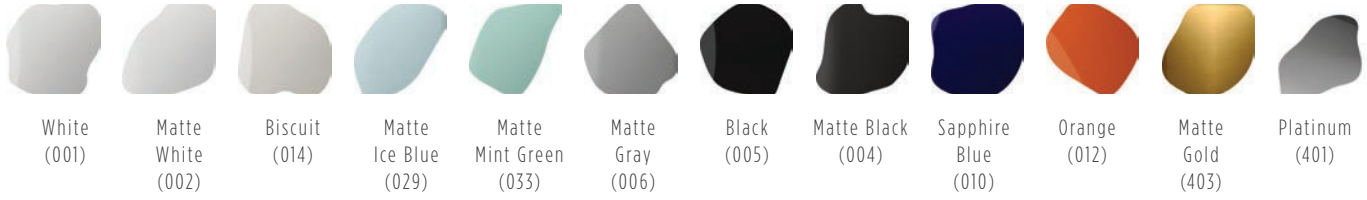

developed by

BOCCHI[®]

ETNA

ETNA

1114-XXX-0125
Vessel

1115-XXX-0125
Wall-Mounted Sink

1075-XXX-0125
Monoblock Pedestal Sink
with Integrated Pedestal

AVAILABLE COLORS:

Special Color

Biscuit (014)

Premium Colors

Matte White (002), Matte Ice Blue (029), Matte Mint Green (033), Matte Gray (006), Black (005), Matte Black (004), Sapphire Blue (010), Orange (012)

Metallic Colors