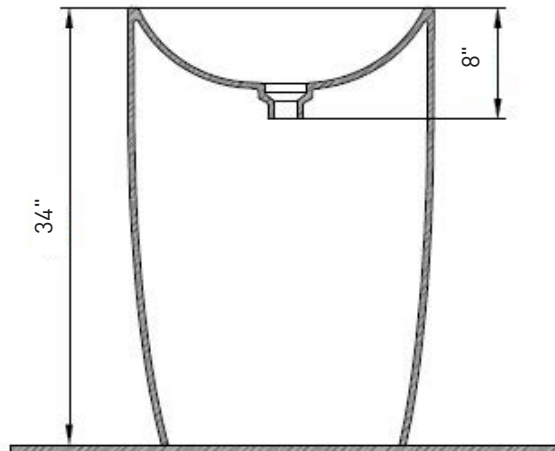

Premium Colors

Matte White (002), Black (005), Matte Black (004), Sapphire Blue (010)