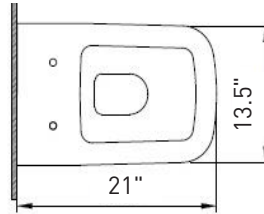

Dimensions

13.5"x21" (height adjustable)

Standard Color

White (001)

Special Color

Biscuit (014)

Premium Colors

Matte White (002), Black (005),
Matte Black (004)