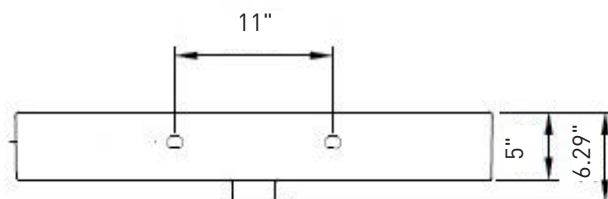

Features

- Fine Fireclay construction
- Single-hole OR 3-hole faucet setting
- With overflow
- Wall-mounting hardware included

Dimensions

33.27"x19.69"x5"

Standard Color

White (001)

Premium Colors

Matte White (002), Black (005), Matte Black (004)