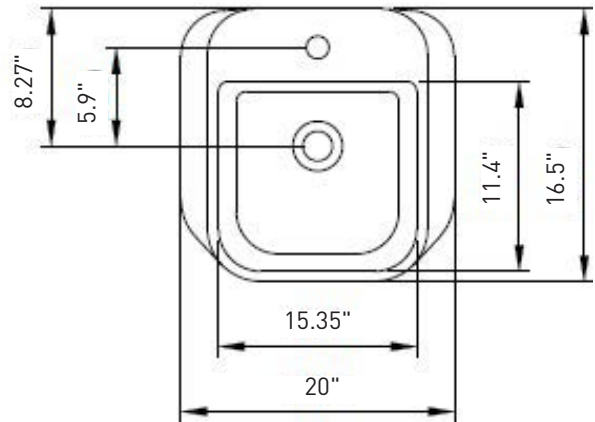

Premium Colors

Matte White (002), Matte Ice Blue (029), Matte Mint Green (033), Matte Gray (006), Black (005), Matte Black (004), Sapphire Blue (010), Orange (012)