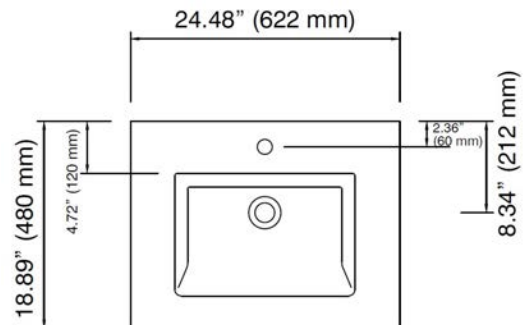

7019-2009-1161 (Anthracite)

Features

- Wall-hung
- Soft-close drawer glides
- Features ultra-durable thermo-foil

Dimensions

23.75"x18.5"x13.75"

Standard Colors

- White (0109)
- Anthracite (2009)

Sink sold separately