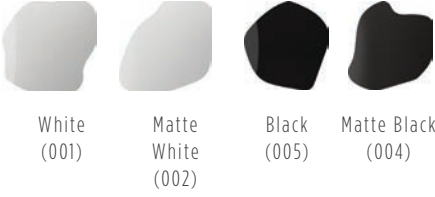

AVAILABLE COLORS:

1105-004-0126
Matte Black

RAVENNA

Counter Sink

(May be wall-mounted, used with the 7019-XXXX-1105 cabinet base, OR used with metal console legs)

1105-XXX-0126 (Single hole)

1105-XXX-0127 (3-hole)