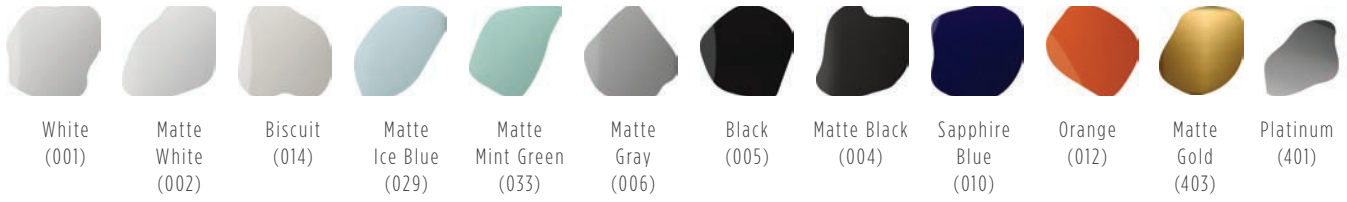

Special Color

Biscuit (014)

Premium Colors

Matte White (002), Matte Ice Blue (029), Matte Mint Green (033), Matte Gray (006), Black (005), Matte Black (004), Sapphire Blue (010), Orange (012)

Metallic Colors

ø15"x5"

Standard Color

White (001)

Special Color

Biscuit (014)

Premium Colors

Matte White (002), Matte Ice Blue (029), Matte Mint Green (033), Matte Gray (006), Black (005), Matte Black (004), Sapphire Blue (010), Orange (012)

Metallic Colors

Matte Gold (403), Platinum (401)

AVAILABLE COLORS:

1479-001-0126
White

SOTTILE

Vessel Lavatory
1479-XXX-0126

Features

- Fine Fireclay construction
- Offset Single Hole Faucet
- Includes pop-up drain cover
- With overflow