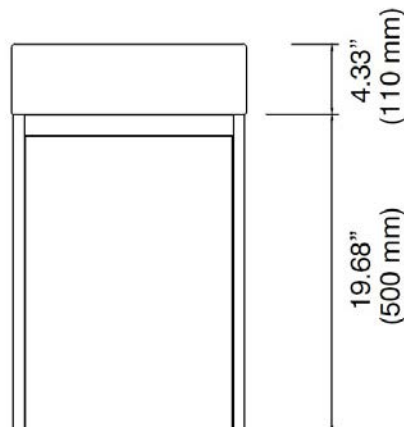

Features

- Wall-hung
- Soft-close door, hinged on right
- Features ultra-durable thermo-foil

Dimensions

14.5"x9"x17.75"

Standard Colors

- White (0109)
- Anthracite (2009)

Sink sold separately

MILANO

Dimensions

13.5"x21" (height adjustable)

Standard Color

White (001)

Special Color

Biscuit (014)

Premium Colors

Matte White (002), Black (005),
Matte Black (004)