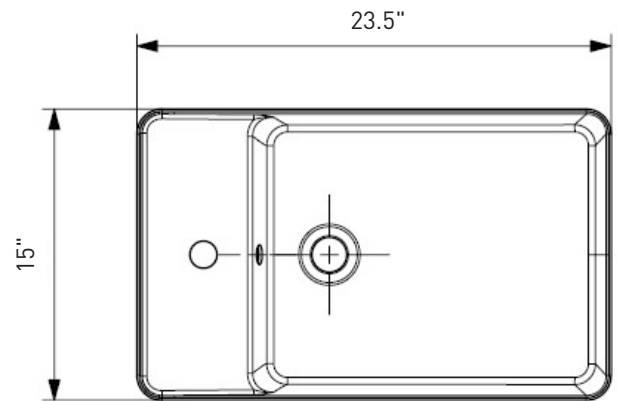

Metallic Colors

Matte Gold (403), Platinum (401)