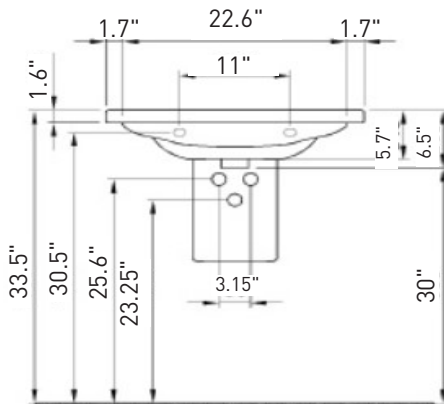

Premium Colors

Matte White (002)