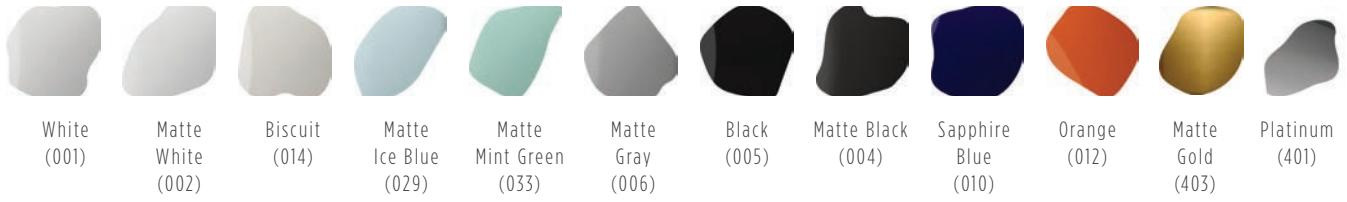

Matte White (002)

VENEZIA

1120-402-0125
Platinum

AVAILABLE COLORS:

1120-403-0125
Matte Gold

VENEZIA

Vessel
1120-XXX-0125

Features

- Fine Fireclay construction
- Includes pop-up drain cover

Dimensions

ø15.75"x4"

Standard Color

White (001)

Special Color

Biscuit (014)

Premium Colors