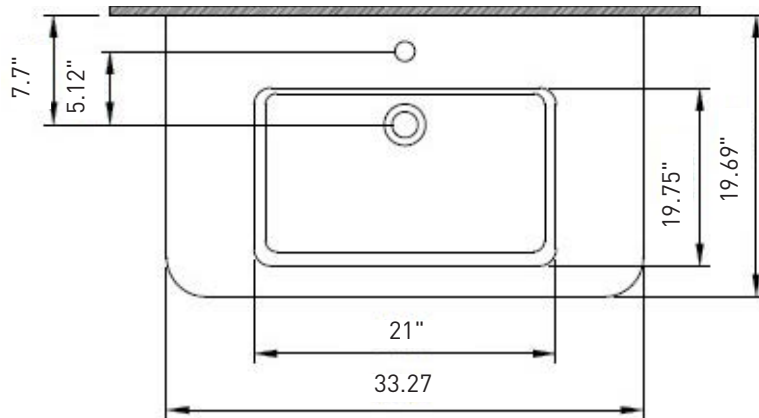

Features

- Fine Fireclay construction
- Single-hole OR 3-hole faucet setting
- With overflow
- Wall-mounting hardware included

Dimensions

33.27"x19.69"x5"

Standard Color

White (001)

Premium Colors

Matte White (002), Black (005), Matte Black (004)