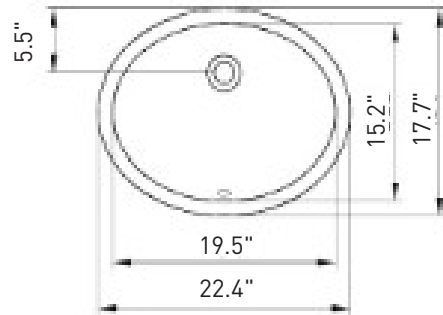

Premium Colors

Matte White (002), Black (005), Matte Black (004), Sapphire Blue (010)