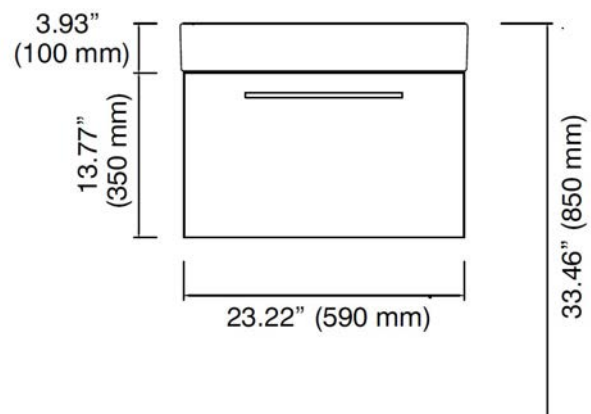

AVAILABLE COLORS:

White
(0109)

Anthracite
(2009)

Features

- Wall-hung
- Soft-close drawer glides
- Features ultra-durable thermo-foil

Dimensions

23.75"x18.5"x11.75"

Standard Colors

- White (0109)
- Anthracite (2009)

Sink sold separately

RAVENNA

Wall-hung Sink Cabinet
(Compatible with 1077-XXX-XXXX
sinks only)

7006-0109-1077 (White)

7006-2009-1077 (Anthracite)