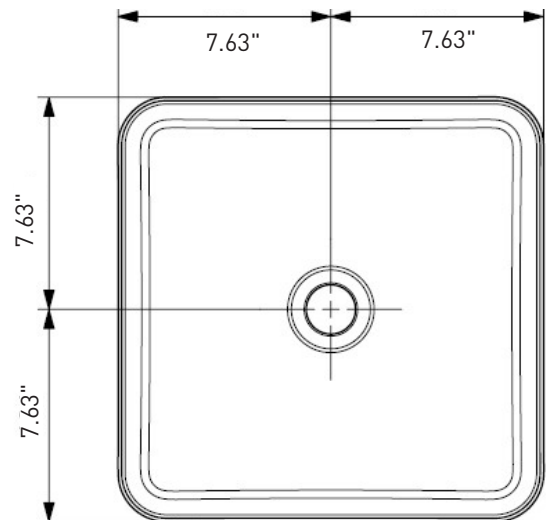

Metallic Colors

Matte Gold (403), Platinum (401)