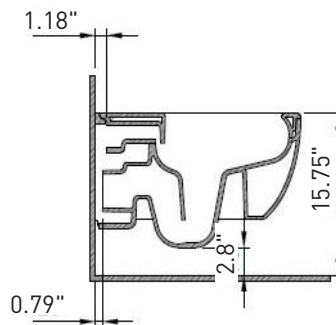

Dimensions

14.25"x21.5" (height adjustable)

Standard Color

White (001)

Special Color

Biscuit (014)

Premium Colors

Matte White (002), Black (005),
Matte Black (004)