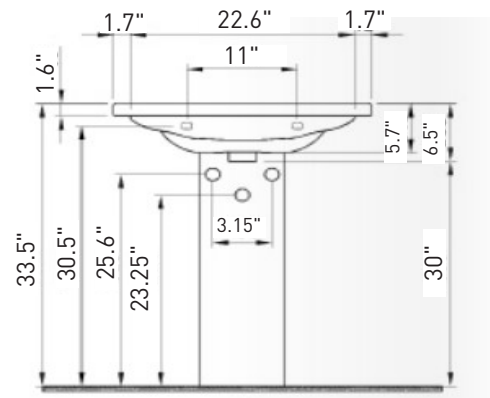

Premium Colors

Matte White (002)