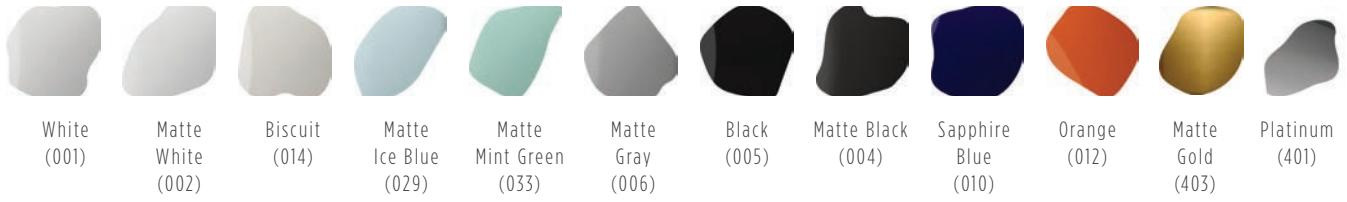

Premium Colors

Matte White (002), Matte Ice Blue (029), Matte Mint Green (033), Matte Gray (006), Black (005), Matte Black (004), Sapphire (010), Orange (012)

SOTTILE

1477-010-0125
Sapphire Blue

SOTTILE

1476-XXX-0125
Vessel

1477-XXX-0125
Vessel

1478-XXX-0125
Vessel

1479-XXX-0126
Vessel

AVAILABLE COLORS:

1476-033-0125
Matte Green

SOTTILE

Vessel Lavatory
1476-XXX-0125

Features

- Fine Fireclay construction
- Includes pop-up drain cover

Dimensions

22.5"x15"x5"

Standard Color

White (001)

Special Color

Biscuit (014)

Premium Colors

Matte White (002), Matte Ice Blue (029), Matte Mint Green (033), Matte Gray (006), Black (005), Matte Black (004), Sapphire Blue (010), Orange (012)

Metallic Colors

Matte Gold (403), Platinum (401)

AVAILABLE COLORS: