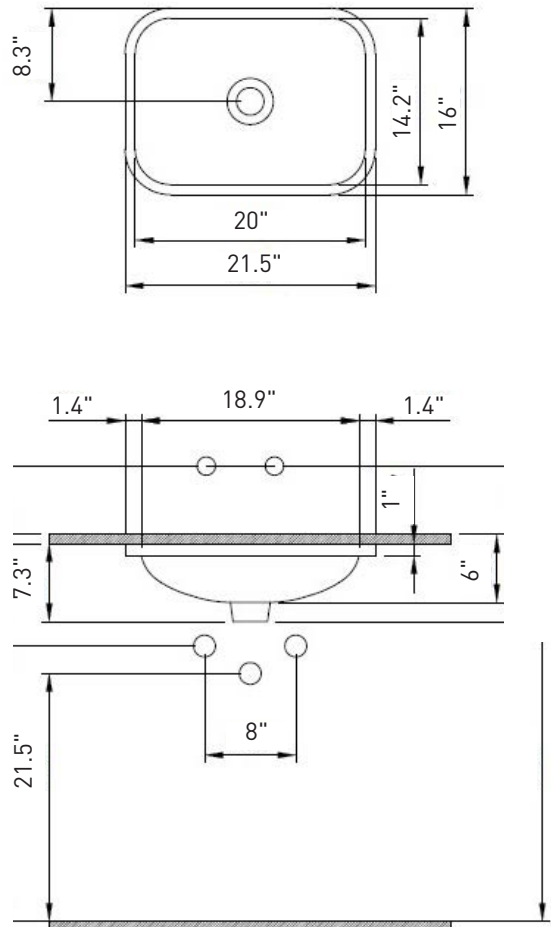

AVAILABLE COLORS:

SCALA

Undermount Sink
1006-XXX-0125

Features

- Fine Fireclay construction
- With overflow
- Includes undermounting hardware

Dimensions

21.5"x16"x7.25"

Standard Color

White (001)

Special Color

Biscuit (014)

Premium Colors

Matte White (002), Black (005), Matte Black (004), Sapphire Blue (010)