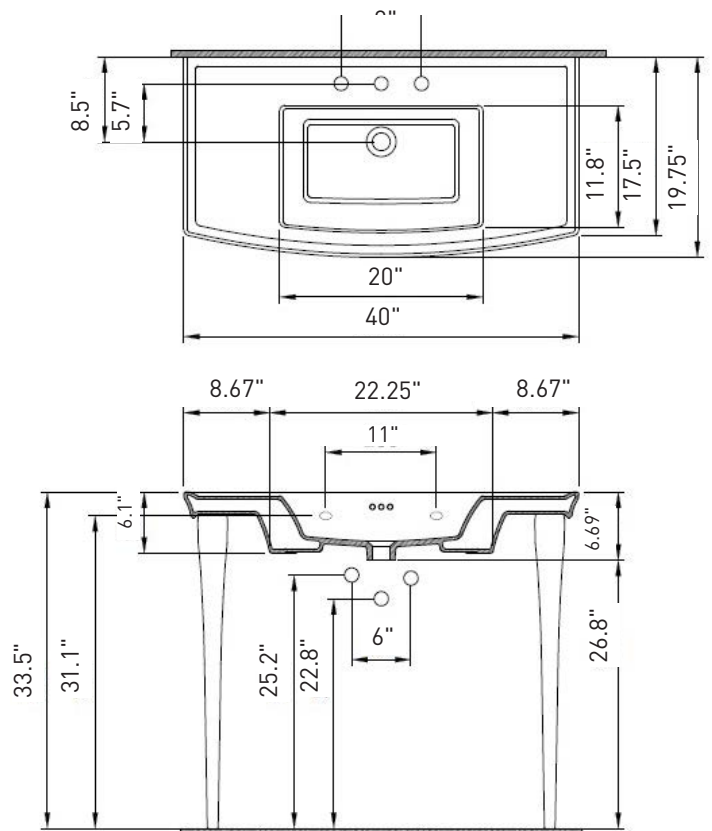

Metallic Console Leg
3930 0001 S Brushed Nickel
3930 0001 F Matte Black
3930 0001 G Matte Gold