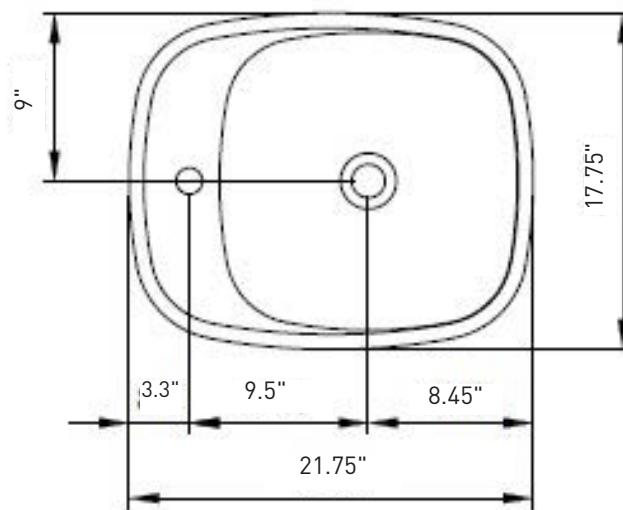

Premium Colors

Matte White (002), Matte Ice Blue (029), Matte Mint Green (033), Matte Gray (006), Black (005), Matte Black (004), Sapphire Blue (010), Orange (012)