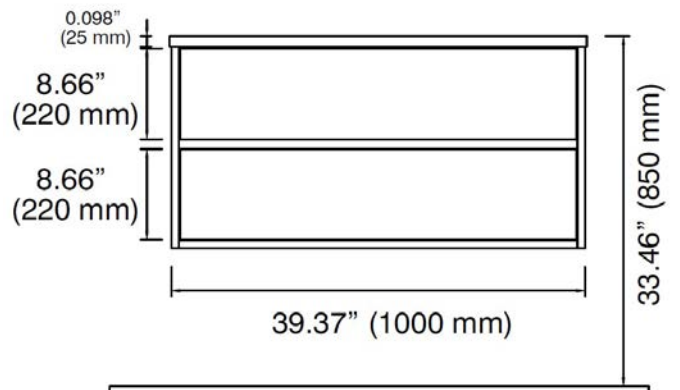

Standard Colors

- White (0109)
- Anthracite (2009)

Sink sold separately