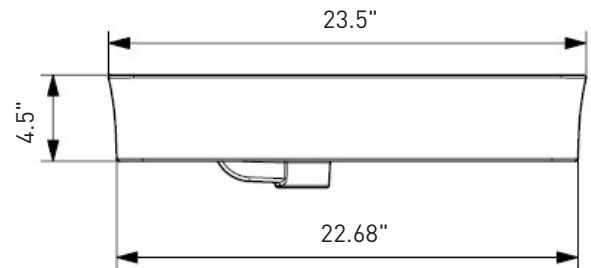

Metallic Colors

Matte Gold (403), Platinum (401)