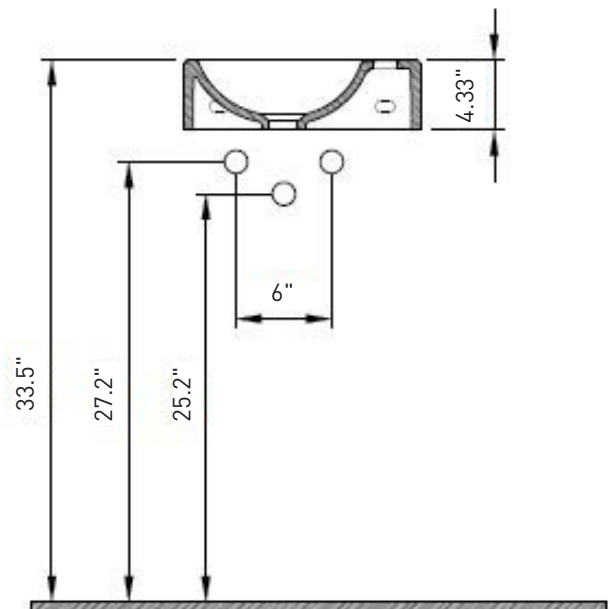

AVAILABLE COLORS:

MILANO

Counter Sink
(May be wall-mounted)
1419-XXX-0126

Features

- Fine Fireclay construction
- Single-hole faucet setting on right-side-facing, without faucet hole
- Wall-mounting hardware included
- Compatible with 7020-XXXX-1419 cabinet base

Dimensions

14.75" x 9" x 4.5"

Standard Color

White (001)

Special Color

Biscuit (014)

Premium Colors

Matte White (002), Matte Ice Blue (029), Matte Mint Green (033), Matte Gray (006), Black (005), Matte Black (004), Sapphire Blue (010), Orange (012)