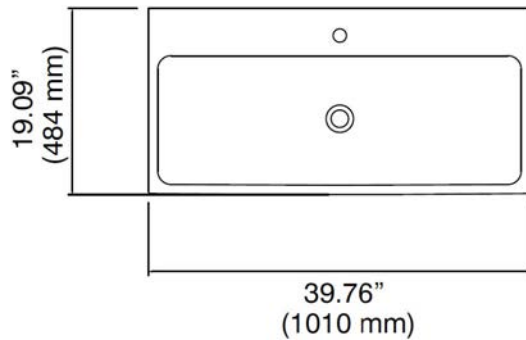

Features

- Wall-hung
- Soft-close drawer glides
- Features ultra-durable thermo-foil

Dimensions

38.75"x18.5"x16.5"

Standard Colors

- White (0109)
- Anthracite (2009)

Sink sold separately

AVAILABLE COLORS: