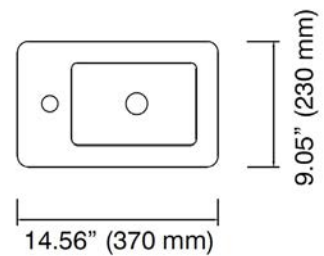

- Wall-hung
- Soft-close door, hinged on left
- Features ultra-durable thermo-foil

Dimensions

14.5"x9"x17.75"

Standard Colors

- White (0109)
- Anthracite (2009)

Sink sold separately

AVAILABLE COLORS:

1419-033-0126
Matte Mint Green