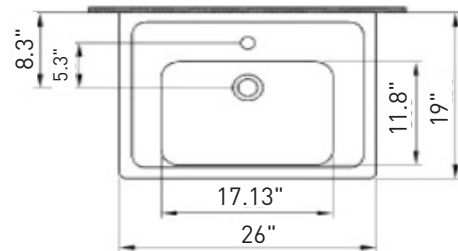

- Fine Fireclay construction
- Single-hole OR 3-hole faucet setting
- With overflow
- Mounting hardware included

Dimensions

26"x19.25"

Standard Color

White (001)

Special Color

Biscuit (014)

Premium Colors