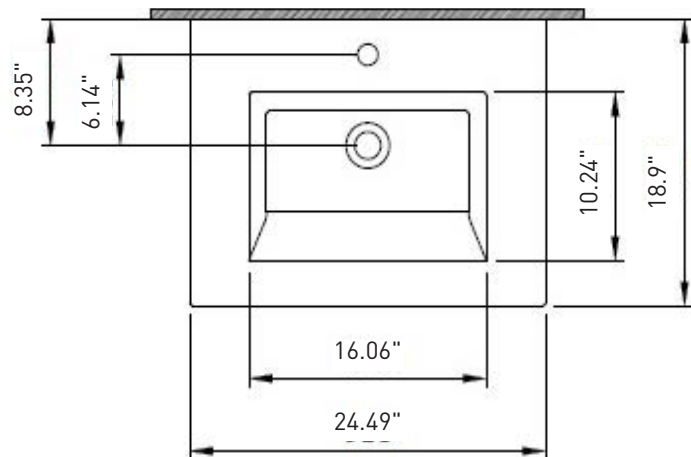

Metallic Console Leg

3930 0001 S Brushed Nickel

3930 0001 F Matte Black

3930 0001 G Matte Gold