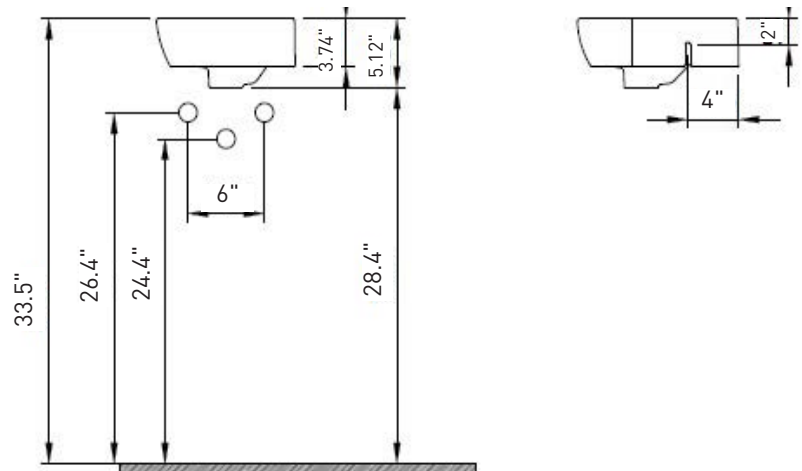

Dimensions

- 12" x 4" tall
- 12.5" projection from wall corner to lip of sink

Standard Color

- White (001)

Special Color

- Biscuit (014)

Premium Colors

- Matte White (002), Matte Ice Blue (029), Matte Mint Green (033), Matte Gray (006), Black (005), Matte Black (004), Sapphire Blue (010), Orange (012)