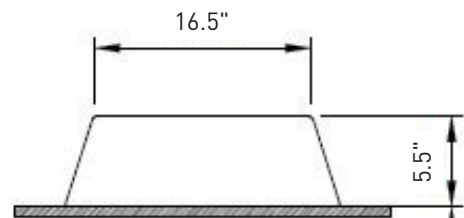

Premium Colors

Matte White (002), Matte Ice Blue (029), Matte Mint Green (033), Matte Gray (006), Black (005), Matte Black (004), Sapphire Blue (010), Orange (012)