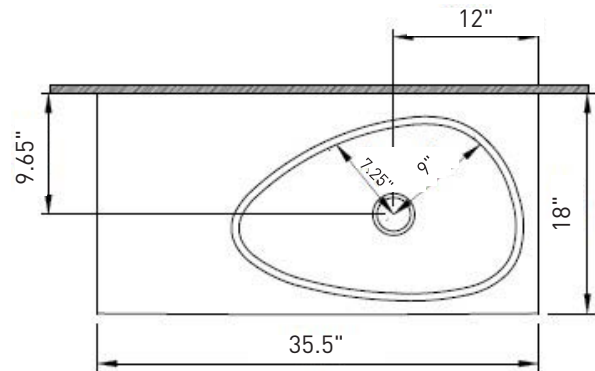

Dimensions

35.5"x18"x4"

Standard Color

White (001)

Special Color

Biscuit (014)

Premium Colors

Matte White (002), Matte Ice Blue (029), Matte Mint Green (033), Matte Gray (006), Black (005), Matte Black (004), Sapphire Blue (010), Orange (012)