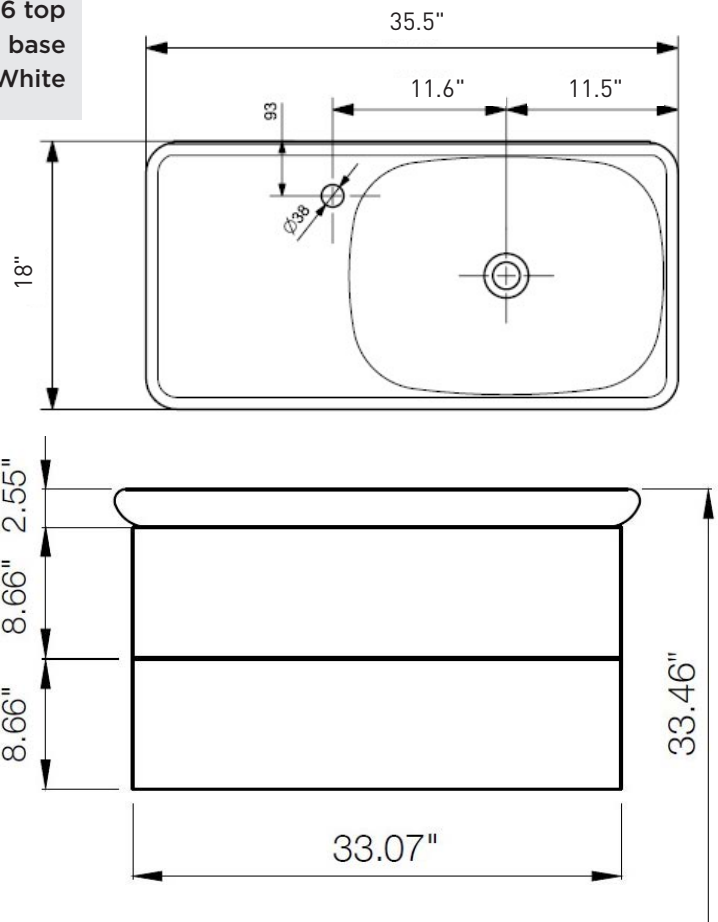

1490-XXX-0126 top
7008-0109-1490 base
in White