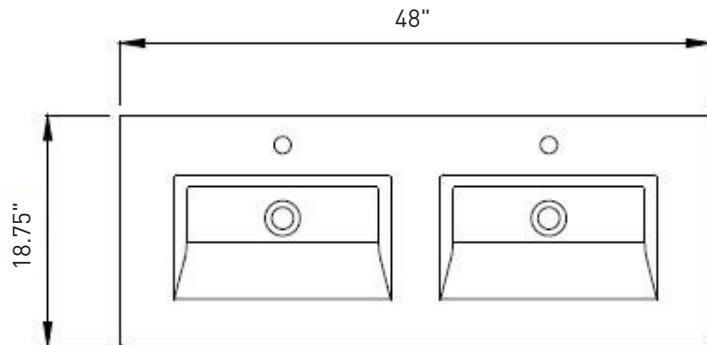

Metallic Console Leg

3930 0001 S Brushed Nickel

3930 0001 F Matte Black

3930 0001 G Matte Gold