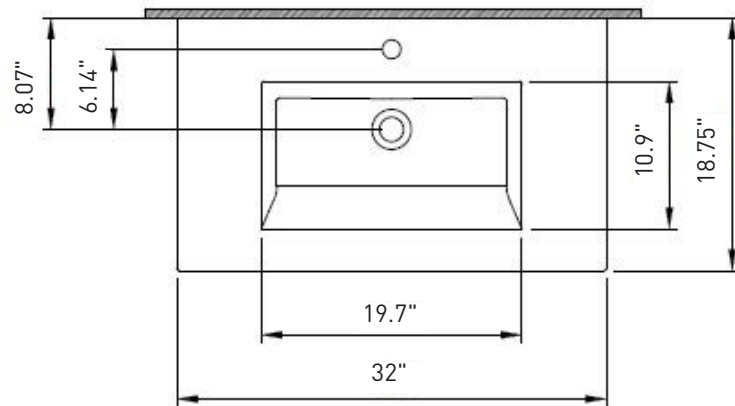

Premium Colors

Matte White (002), Black (005), Matte Black (004)