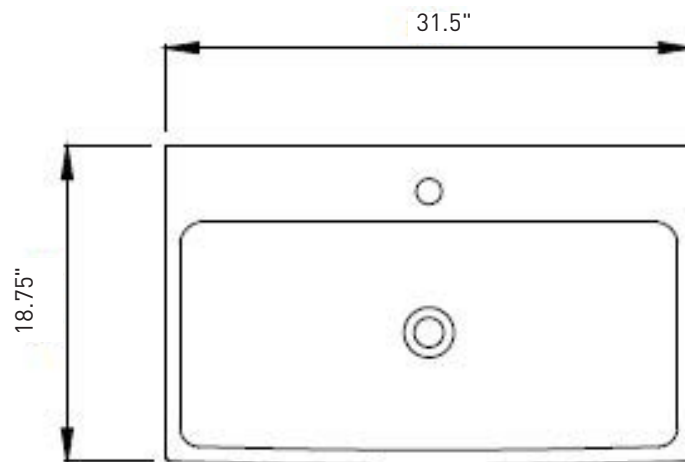

Premium Colors

Matte White (002), Matte Ice Blue (029), Matte Mint Green (033), Matte Gray (006), Black (005), Matte Black (004), Sapphire