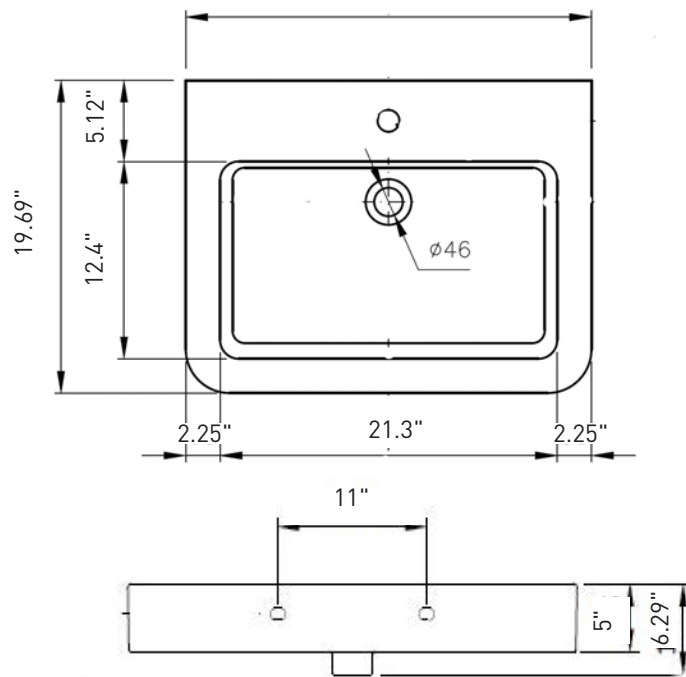

Premium Colors

Matte White (002), Black (005), Matte Black (004)