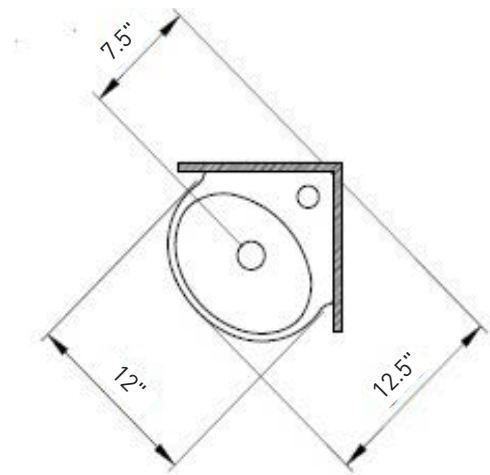

Dimensions

- 12" x 4" tall
- 12.5" projection from wall corner to lip of sink

Standard Color

- White (001)

Special Color

- Biscuit (014)

Premium Colors

- Matte White (002), Matte Ice Blue (029), Matte Mint Green (033), Matte Gray (006), Black (005), Matte Black (004), Sapphire Blue (010), Orange (012)