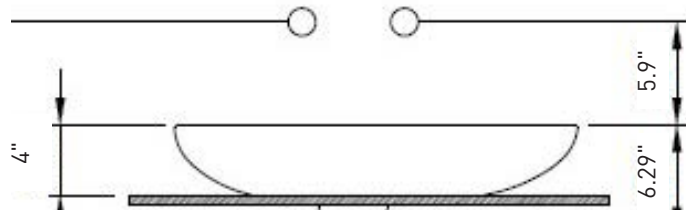

Metallic Colors

Matte Gold (403), Platinum (401)