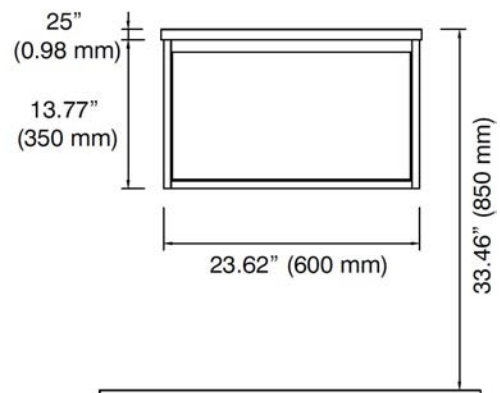

7019-2009-1161 (Anthracite)

Features

- Wall-hung
- Soft-close drawer glides
- Features ultra-durable thermo-foil

Dimensions

23.75"x18.5"x13.75"

Standard Colors

- White (0109)
- Anthracite (2009)

Sink sold separately