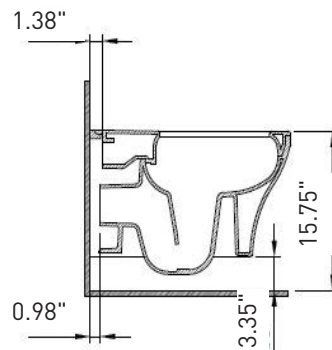

Dimensions

13.5"x21" (height adjustable)

Standard Color

White (001)

Special Color

Biscuit (014)

Premium Colors

Matte White (002), Black (005),
Matte Black (004)