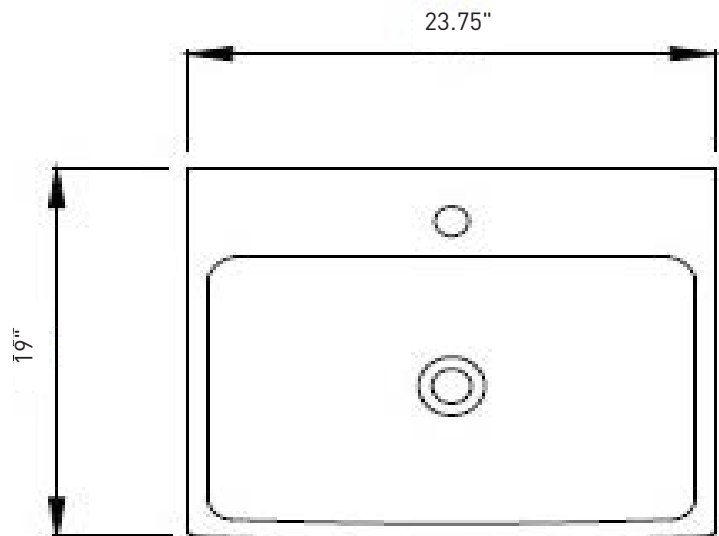

Dimensions

23.75"x19"x4"

Standard Color

White (001)

Special Color

Biscuit (014)

Premium Colors

Matte White (002), Matte Ice Blue (029), Matte Mint Green (033), Matte Gray (006), Black (005), Matte Black (004), Sapphire (010), Orange (012)