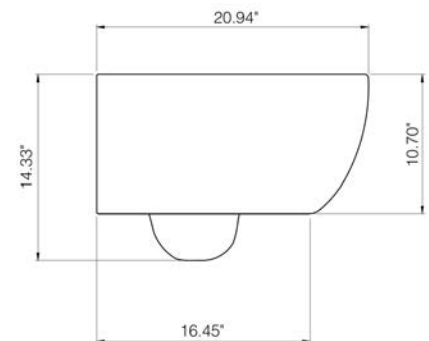

Dimensions

13.5"x21" (height adjustable)

Standard Color

White (001)

Special Color

Biscuit (014)

Premium Colors

Matte White (002), Black (005),
Matte Black (004)