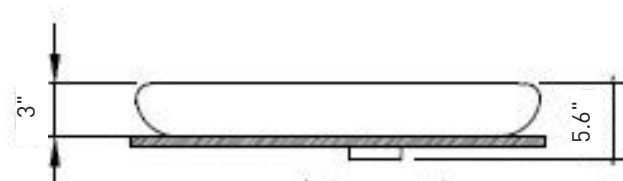

Premium Colors

Matte White (002), Matte Ice Blue (029), Matte Mint Green (033), Matte Gray (006), Black (005), Matte Black (004), Sapphire Blue (010), Orange (012)