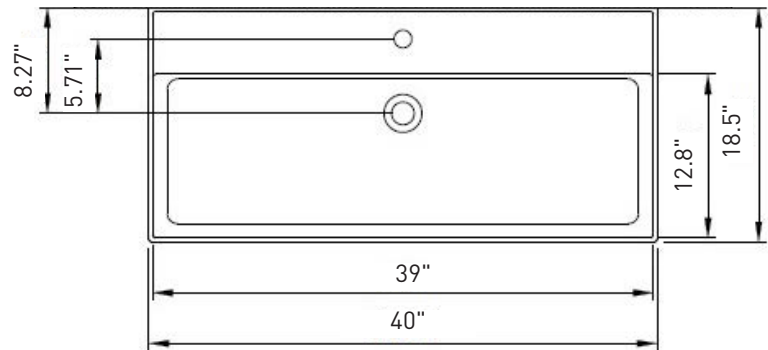

Metallic Console Leg

3930 0001 S Brushed Nickel

3930 0001 F Matte Black

3930 0001 G Matte Gold