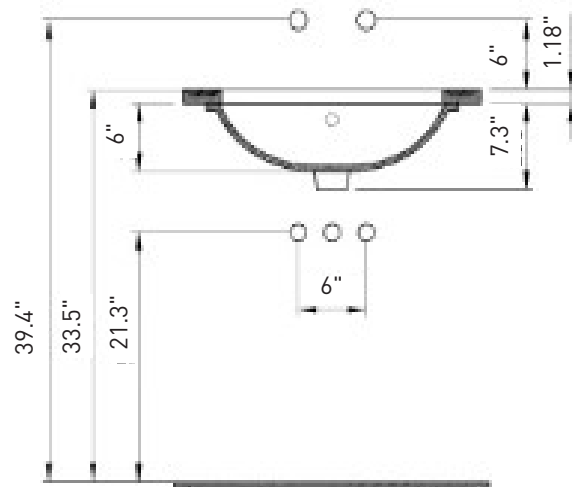

Premium Colors

Matte White (002), Black (005), Matte Black (004), Sapphire Blue (010)