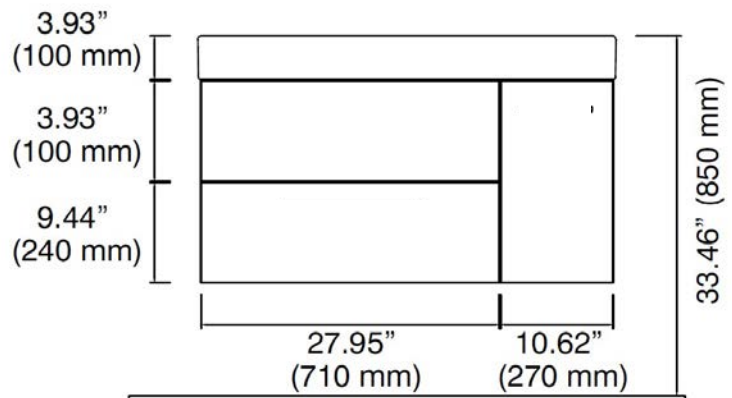

Features

- Wall-hung
- Soft-close drawer glides
- Features ultra-durable thermo-foil

Dimensions

38.75"x18.5"x16.5"

Standard Colors

- White (0109)
- Anthracite (2009)

Sink sold separately

AVAILABLE COLORS: