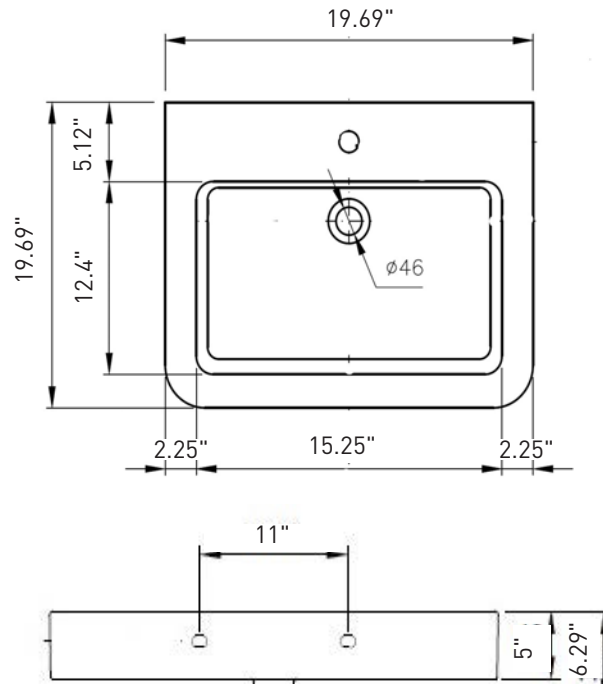

Dimensions

19.69"x19.69"x5"

Standard Color

White (001)

Premium Colors

Matte White (002), Black (005),
Matte Black (004)

1124-004-0120
Matte Black

AVAILABLE COLORS: