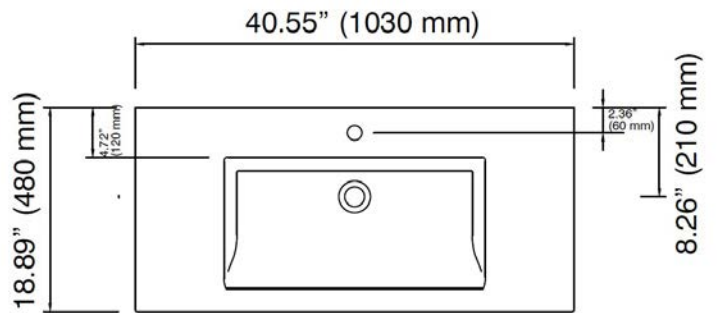

Standard Colors

- White (0109)
- Anthracite (2009)

Sink sold separately