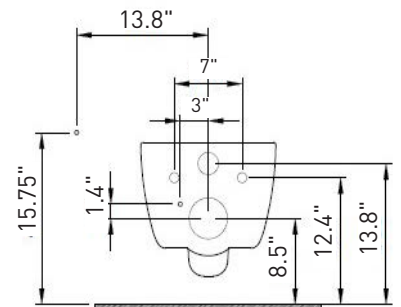

Dimensions

14.25"x21.5" (height adjustable)

Standard Color

White (001)

Special Color

Biscuit (014)

Premium Colors

Matte White (002), Black (005),
Matte Black (004)