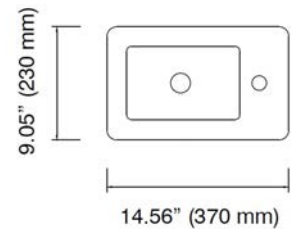

Dimensions

14.75" x 9" x 4.5"

Standard Color

White (001)

Special Color

Biscuit (014)

Premium Colors

Matte White (002), Matte Ice Blue (029), Matte Mint Green (033), Matte Gray (006), Black (005), Matte Black (004), Sapphire Blue (010), Orange (012)

Features

- Wall-hung
- Soft-close door, hinged on right
- Features ultra-durable thermo-foil

Dimensions

14.5"x9"x17.75"

Standard Colors

- White (0109)
- Anthracite (2009)

Sink sold separately

MILANO