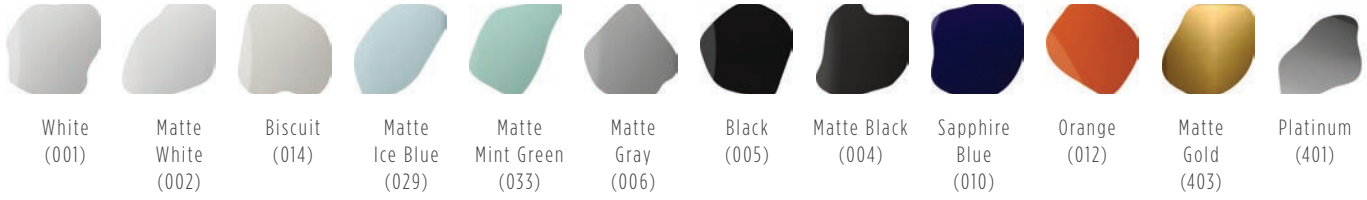

Premium Colors

Matte White (002), Matte Ice Blue (029), Matte Mint Green (033), Matte Gray (006), Black (005), Matte Black (004), Sapphire (010), Orange (012)

SOTTILE

1477-010-0125
Sapphire Blue

SOTTILE

1476-XXX-0125
Vessel

1477-XXX-0125
Vessel

1478-XXX-0125
Vessel

1479-XXX-0126
Vessel

AVAILABLE COLORS:

1476-033-0125
Matte Green

SOTTILE

Vessel Lavatory
1476-XXX-0125

Features

- Fine Fireclay construction
- Includes pop-up drain cover

Dimensions

22.5"x15"x5"

Standard Color

White (001)

Special Color

Biscuit (014)

Premium Colors