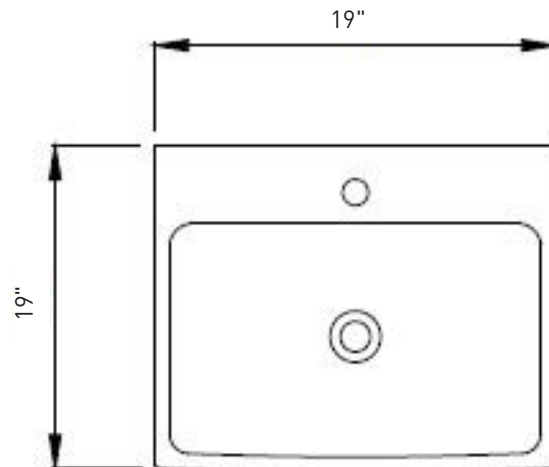

AVAILABLE COLORS:

SCALA ARCH

Counter Sink
(May be wall-mounted OR used with metal console legs)

1076-XXX-0126 (Single hole)

1076-XXX-0127 (3-hole)

Features

- Fine Fireclay construction
- Single-hole OR 3-hole faucet setting
- With overflow
- Wall-mounting hardware included

Metallic Console Leg

- **3930 0001 S** Brushed Nickel
- **3930 0001 F** Matte Black
- **3930 0001 G** Matte Gold

Dimensions

19"x19"x4"

Standard Color

White (001)

Special Color

Biscuit (014)

Premium Colors

Matte White (002), Matte Ice Blue (029), Matte Mint Green (033), Matte Gray (006), Black (005), Matte Black (004), Sapphire (010), Orange (012)