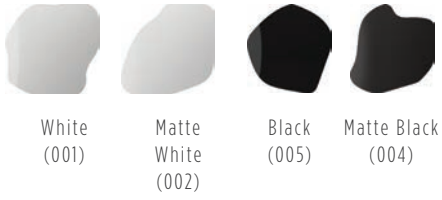

AVAILABLE COLORS: