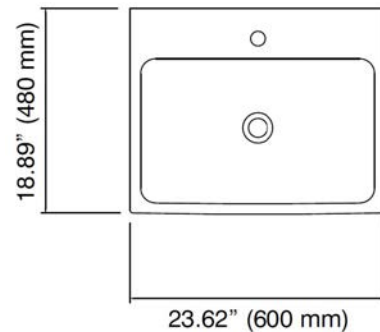

AVAILABLE COLORS:

White
(0109)

Anthracite
(2009)

Features

- Wall-hung
- Soft-close drawer glides
- Features ultra-durable thermo-foil

Dimensions

23.75"x18.5"x11.75"

Standard Colors

- White (0109)
- Anthracite (2009)

Sink sold separately

RAVENNA

Wall-hung Sink Cabinet
(Compatible with 1077-XXX-XXXX
sinks only)

7006-0109-1077 (White)

7006-2009-1077 (Anthracite)