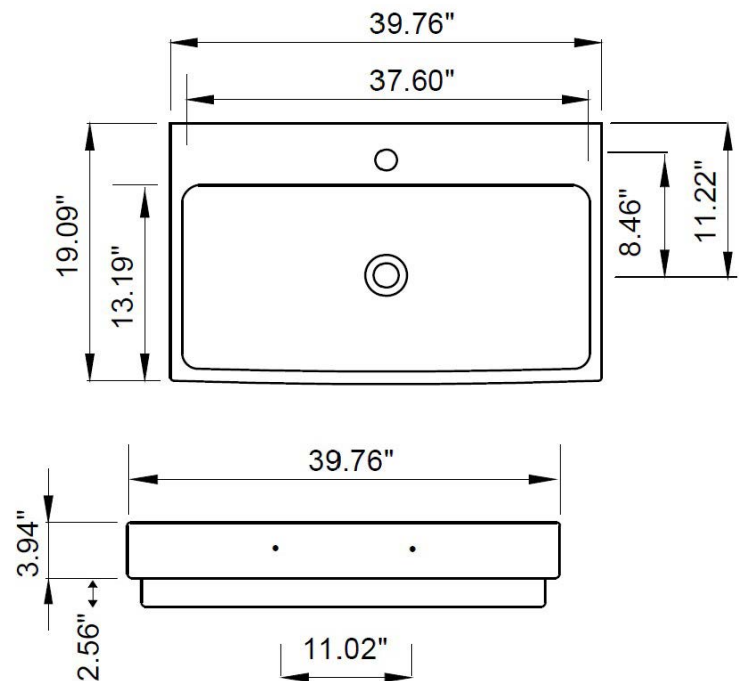

Dimensions

40"x19"x4"

Standard Color

White (001)

Special Color

Biscuit (014)

Premium Colors

Matte White (002), Matte Ice Blue (029), Matte Mint Green (033), Matte Gray (006), Black (005), Matte Black (004), Sapphire (010), Orange (012)