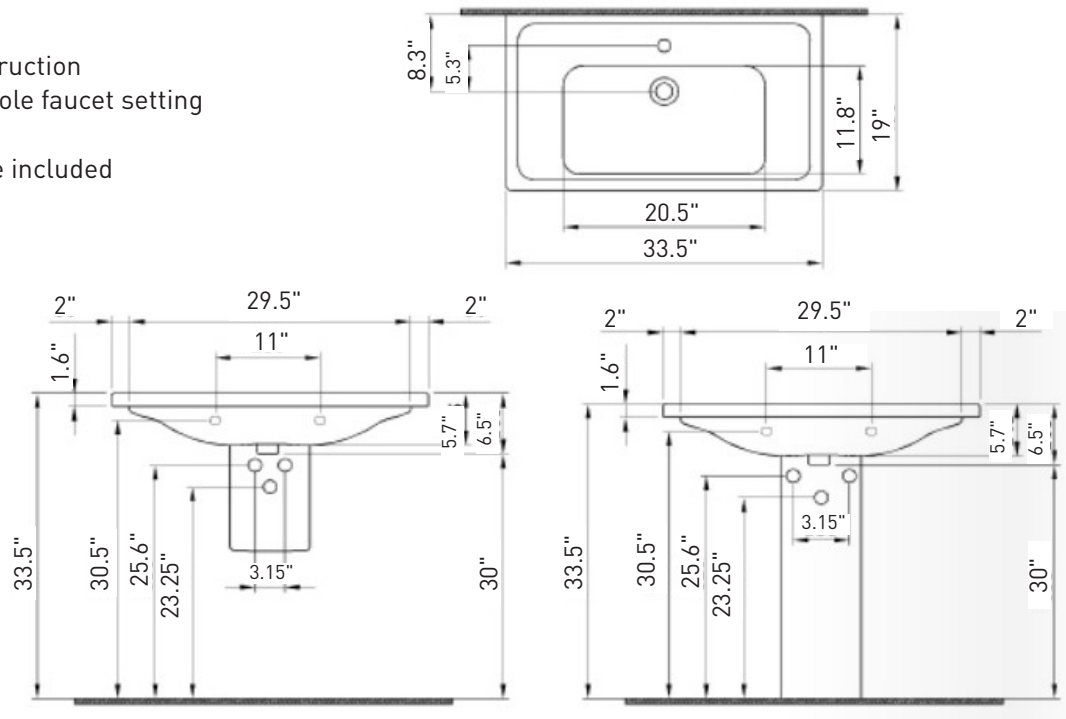

Dimensions

33.5"x19"

Standard Color

White (001)

Special Color

Biscuit (014)

Premium Colors

Matte White (002)