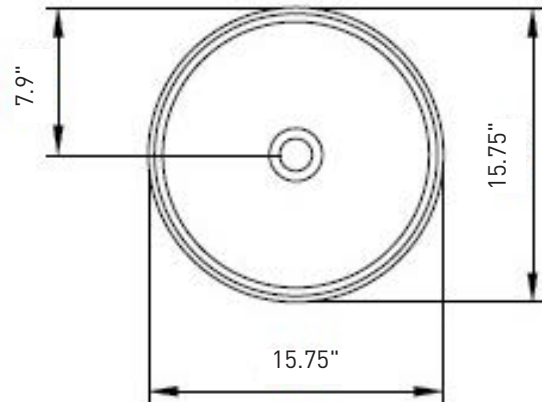

Metallic Colors

Matte Gold (403), Platinum (401)