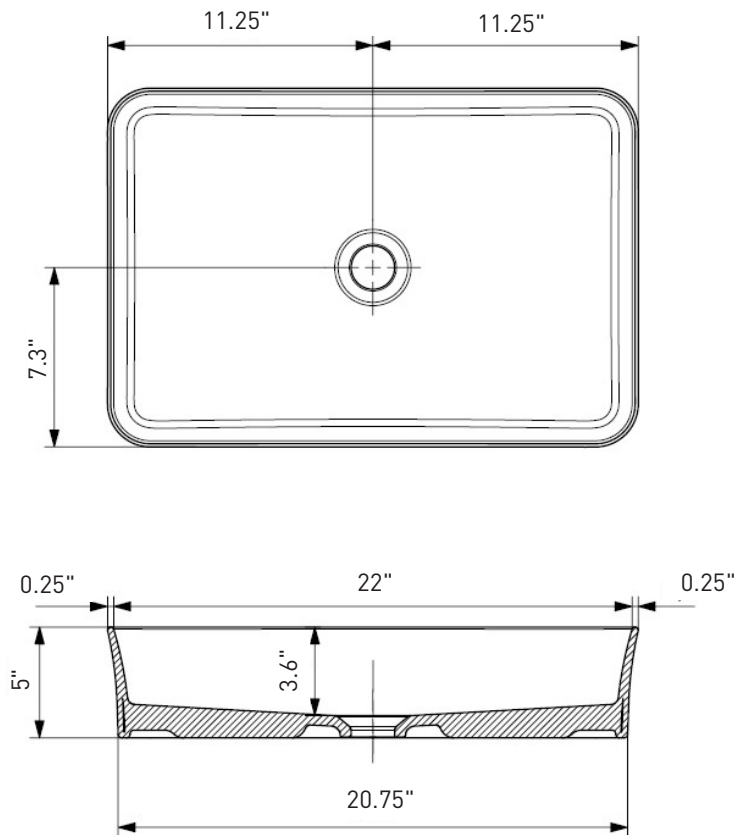

Metallic Colors

Matte Gold (403), Platinum (401)