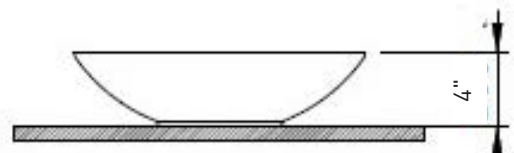

Metallic Colors

Matte Gold (403), Platinum (401)