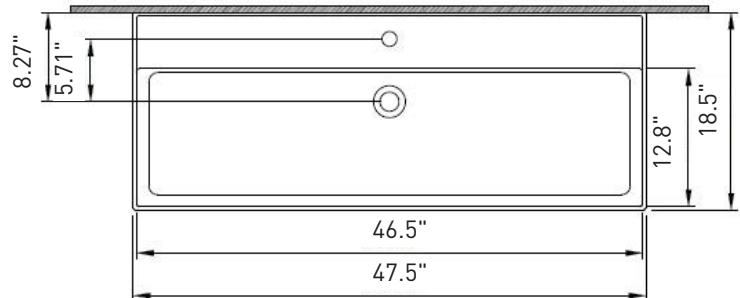

Metallic Console Leg

3930 0001 S Brushed Nickel

3930 0001 F Matte Black

3930 0001 G Matte Gold