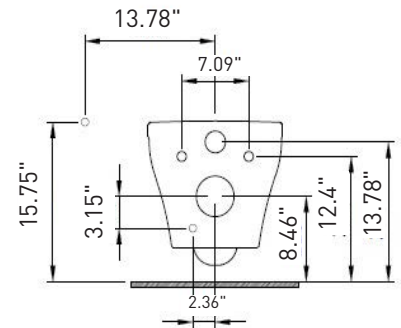

Dimensions

13.5"x21" (height adjustable)

Standard Color

White (001)

Special Color

Biscuit (014)

Premium Colors

Matte White (002), Black (005),
Matte Black (004)