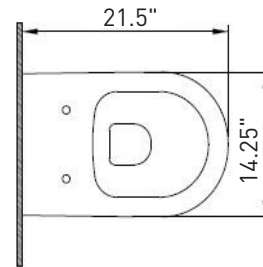

Dimensions

14.25"x21.5" (height adjustable)

Standard Color

White (001)

Special Color

Biscuit (014)

Premium Colors

Matte White (002), Black (005),
Matte Black (004)