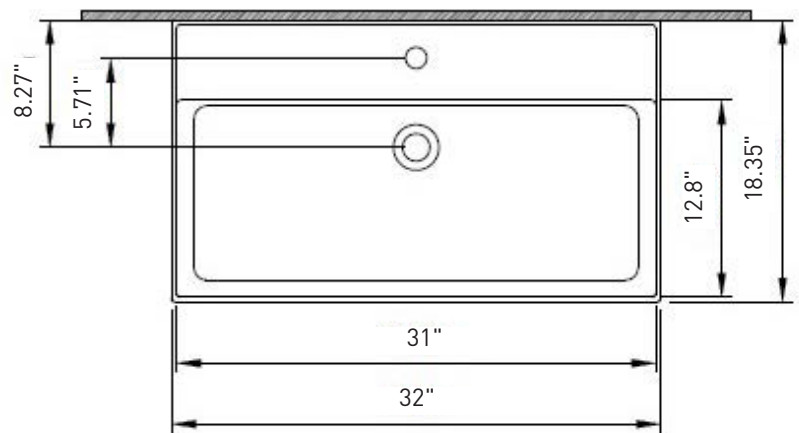

AVAILABLE COLORS:

MILANO

Counter Sink
(May be wall-mounted OR used with metal console legs)

1377-XXX-0126 (Single hole)

1377-XXX-0127 (3-hole)

Metallic Console Leg

3930 0001 S Brushed Nickel

3930 0001 F Matte Black

3930 0001 G Matte Gold

Features

- Fine Fireclay construction
- Single-hole OR 3-hole faucet setting
- With overflow hole

Dimensions

32"x18.35"x4.75"

Standard Color

White (001)

Special Color

Biscuit (014)

Premium Colors

Matte White (002), Matte Ice Blue (029), Matte Mint Green (033), Matte Gray (006), Black (005), Matte Black (004), Sapphire Blue (010), Orange (012)