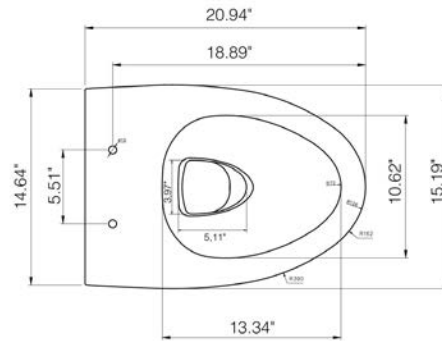

Dimensions

13.5"x21" (height adjustable)

Standard Color

White (001)

Special Color

Biscuit (014)

Premium Colors

Matte White (002), Black (005),
Matte Black (004)