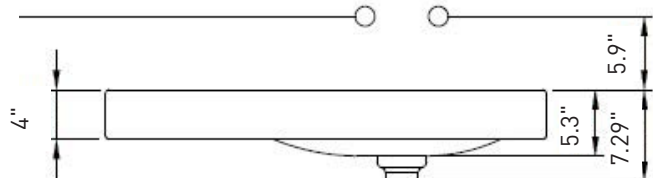

Dimensions

35.5"x18"x4"

Standard Color

White (001)

Special Color

Biscuit (014)

Premium Colors

Matte White (002), Matte Ice Blue (029), Matte Mint Green (033), Matte Gray (006), Black (005), Matte Black (004), Sapphire Blue (010), Orange (012)