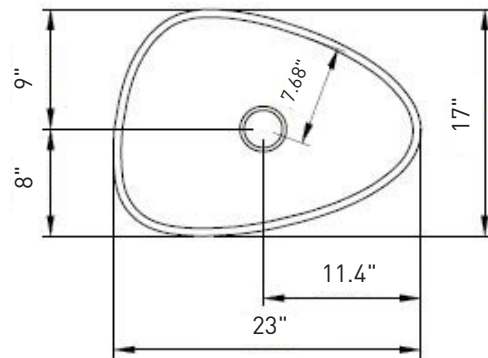

Premium Colors

Matte White (002), Black (005), Matte Black (004), Sapphire Blue (010)