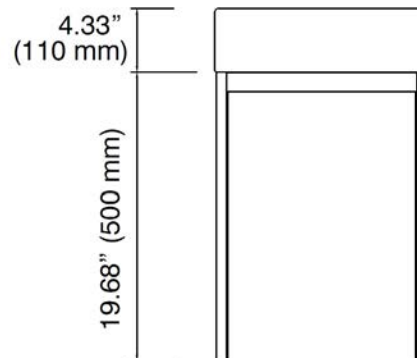

- Wall-hung
- Soft-close door, hinged on left
- Features ultra-durable thermo-foil

Dimensions

14.5"x9"x17.75"

Standard Colors

- White (0109)
- Anthracite (2009)

Sink sold separately

AVAILABLE COLORS:

1419-033-0126
Matte Mint Green